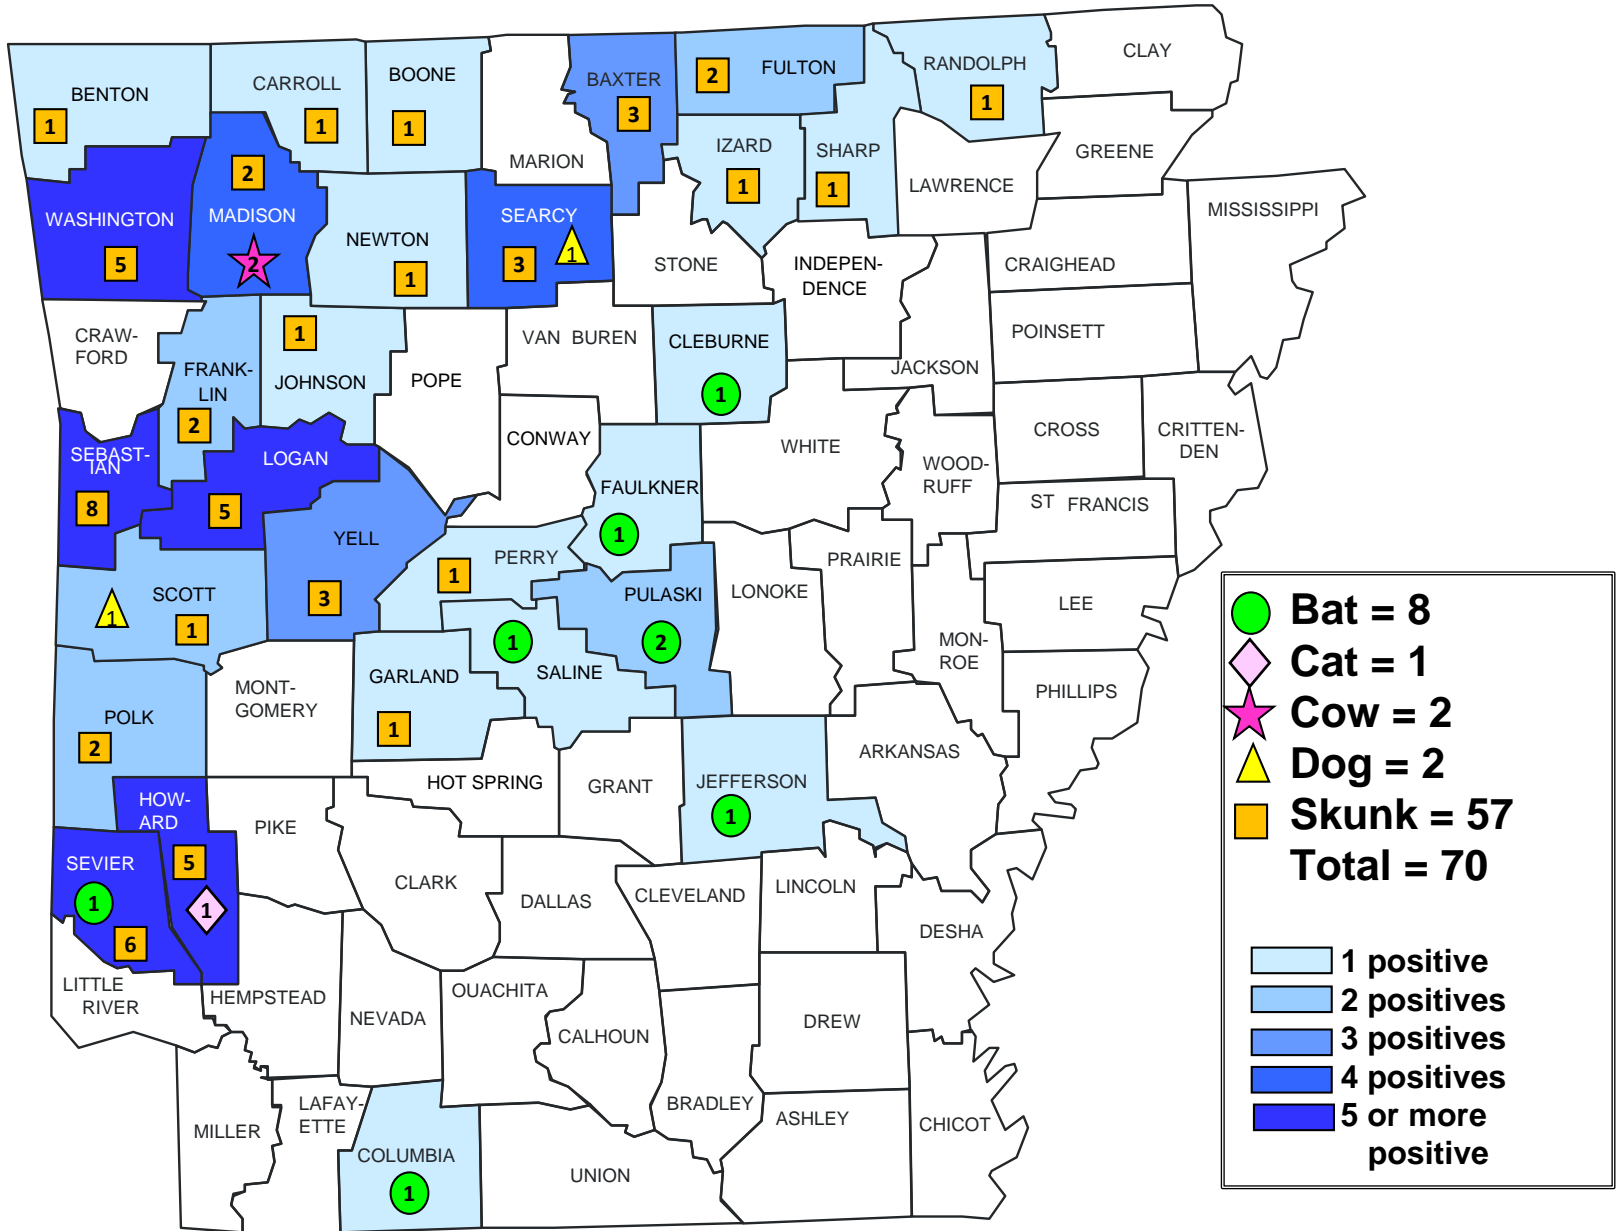

Rabies 2003