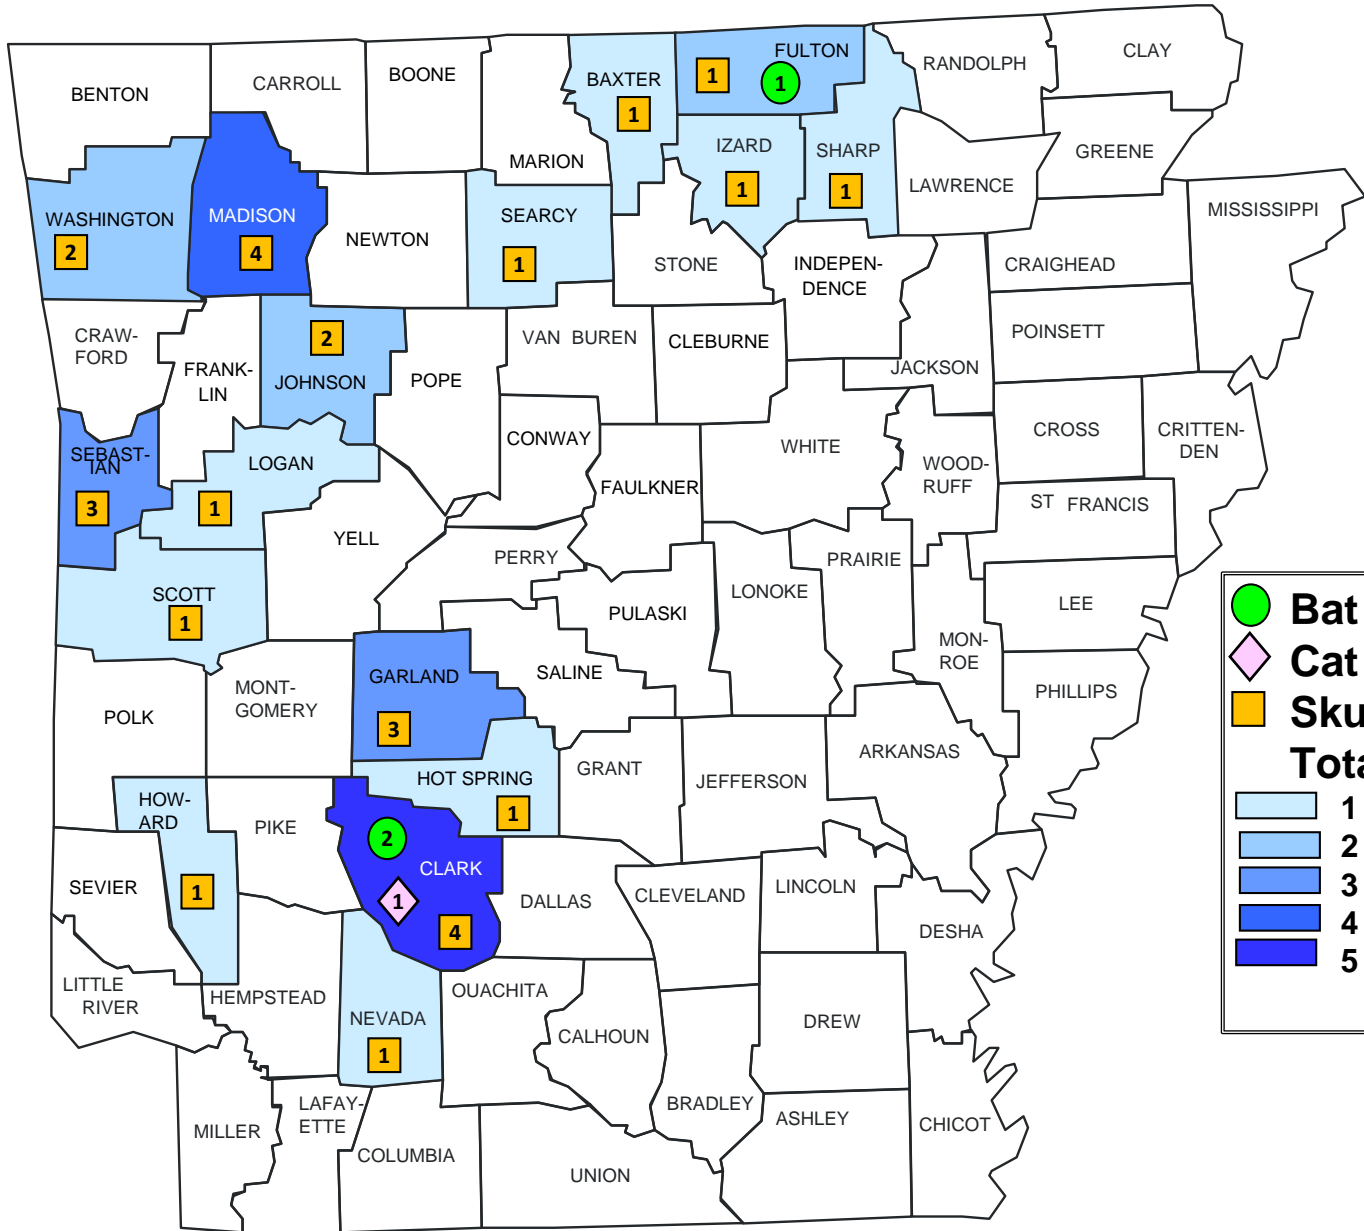

Rabies 1995

Rabies 1996

County	Positives	Species
BENTON	0	
CARROLL	1	Fox
BOONE	3	Cat
BAXTER	0	
FULTON	0	
RANDOLPH	1	Skunk
CLAY	1	Skunk
WASHINGTON	0	
MADISON	0	
NEWTON	1	Skunk
MARION	0	
IZARD	1	Skunk
SHARP	1	Skunk
LAWRENCE	0	
GREENE	0	
MISSISSIPPI	0	
CRAWFORD	0	
FRANKLIN	0	
JOHNSON	1	Cat
POPE	1	Cat
VAN BUREN	0	
CLEBURNE	1	Bat
JACKSON	0	
POINSETT	0	
SEBASTIAN	1	Skunk
LOGAN	1	Skunk
CONWAY	0	
FAULKNER	1	Bat
WHITE	1	Ferret
WOODRUFF	0	
CROSS	0	
CRITTENDEN	0	
ST FRANCIS	0	
SCOTT	1	Skunk
YELL	1	Bat
PERRY	0	
PULASKI	0	
LONOKE	0	
PRAIRIE	0	
LEE	0	
MONTGOMERY	0	
GARLAND	0	
SALINE	0	
POLK	0	
HOWARD	0	
PIKE	1	Skunk
CLARK	1	Bat
DALLAS	0	
CLEVELAND	0	
LINCOLN	0	
DESHA	0	
SEVIER	0	
LITTLE RIVER	1	Bat
HEMPSTEAD	0	
NEVADA	0	
OUACHITA	0	
CALHOUN	0	
DREW	0	
MILLER	0	
LAFAYETTE	0	
COLUMBIA	0	
UNION	2	Bat
BRADLEY	0	
ASHLEY	0	
CHICOT	0	

Rabies 1997

Rabies 1998

Rabies 1999

Rabies 2000

● **Bat = 7**
▲ **Dog = 1**
■ **Skunk = 24**
Total = 32

1 positive
 2 positives
 3 positives
 4 positives
 5 or more positive

Rabies 2001

● **Bat = 3**
◆ **Cat = 1**
■ **Skunk = 28**
Total = 32

1 positive
 2 positives
 3 positives
 4 positives
 5 or more positive

Rabies 2002

●	Bat = 35
◆	Cat = 3
★	Cow = 1
▲	Dog = 3
▲	Fox = 2
■	Skunk = 87
Total = 131	
	1 positive
	2 positives
	3 positives
	4 positives
	5 or more positive

Rabies 2003

Rabies 2004

Rabies 2005

	Bat = 15
	Cat = 2
	Cow = 2
	Dog = 2
	Skunk = 15
Total = 36	
	1 positive
	2 positives
	3 positives
	4 positives

Rabies 2006

● **Bat = 14**
▲ **Dog = 1**
■ **Skunk = 19**
Total = 34