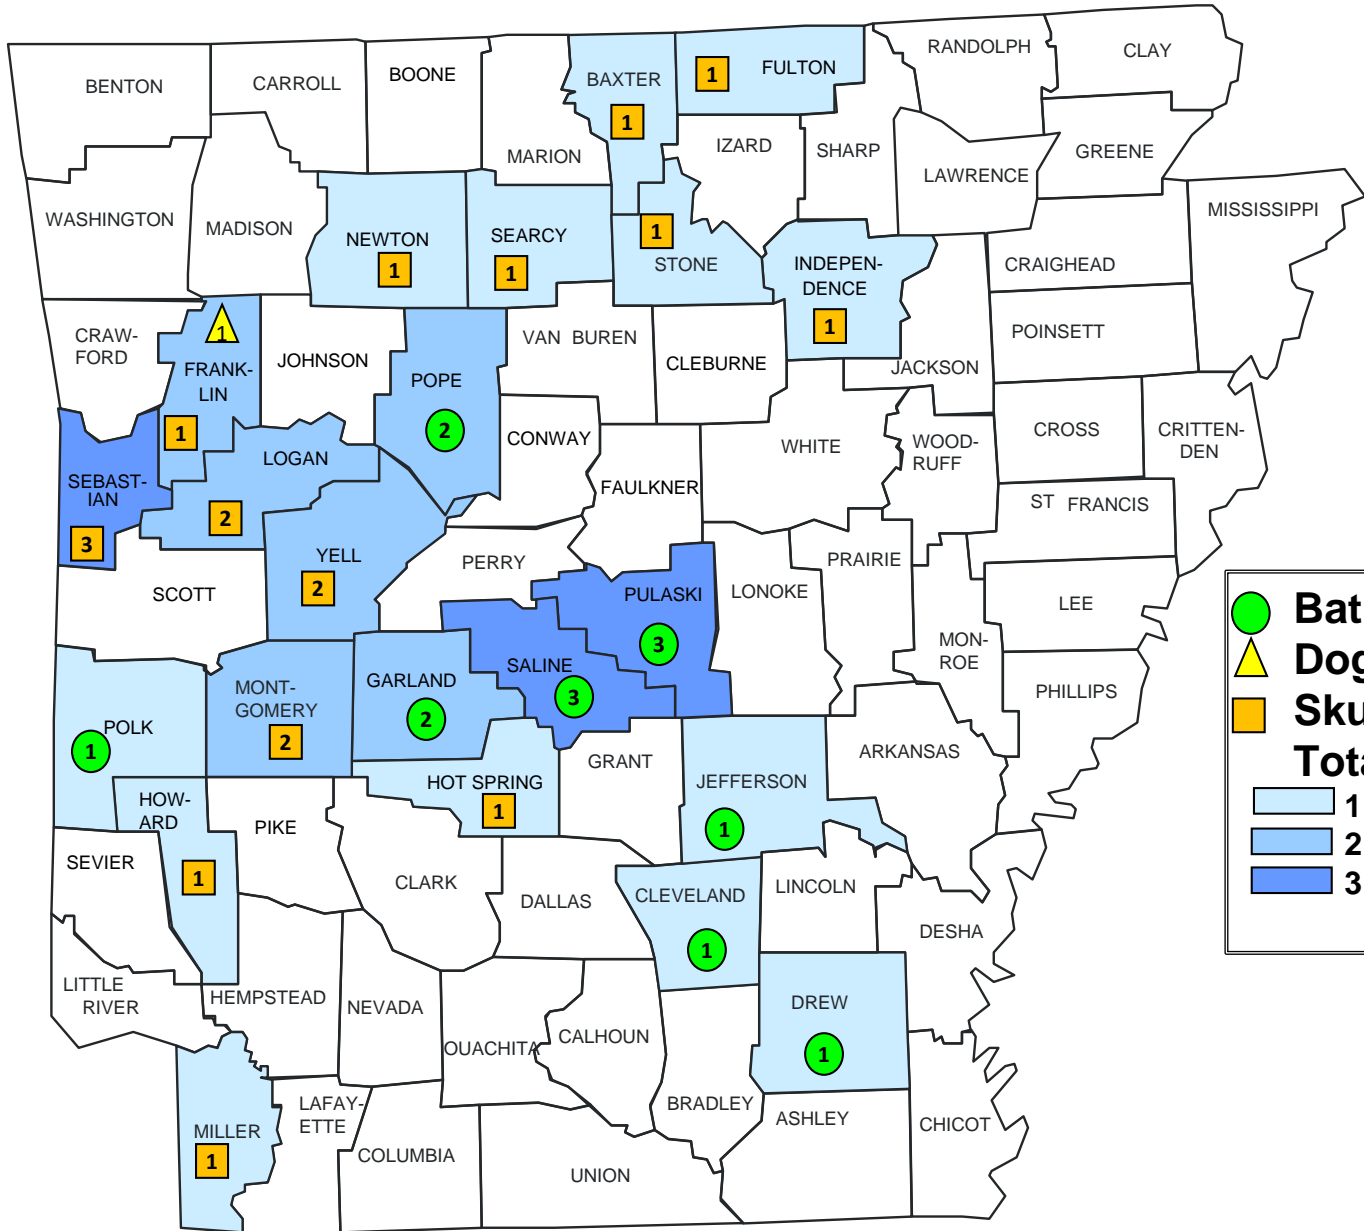

1 positive
 2 positives
 3 positives
 4 positives
 5 or more positive

Rabies 2002

●	Bat = 35
◆	Cat = 3
★	Cow = 1
▲	Dog = 3
▲	Fox = 2
■	Skunk = 87
Total = 131	
	1 positive
	2 positives
	3 positives
	4 positives
	5 or more positive

Rabies 2003

Rabies 2004

Rabies 2005

	Bat = 15
	Cat = 2
	Cow = 2
	Dog = 2
	Skunk = 15
Total = 36	
	1 positive
	2 positives
	3 positives
	4 positives

Rabies 2006

● **Bat = 14**
▲ **Dog = 1**
■ **Skunk = 19**
Total = 34

1 positive
 2 positives
 3 positives

Rabies 2007

- Bat = 7
- Cow = 1
- Dog = 1
- Fox = 1
- Skunk = 23

Total = 33

- 1 positive
- 2 positives
- 3 positives
- 4 positives
- 5 or more positive

Rabies 2008

Rabies 2009