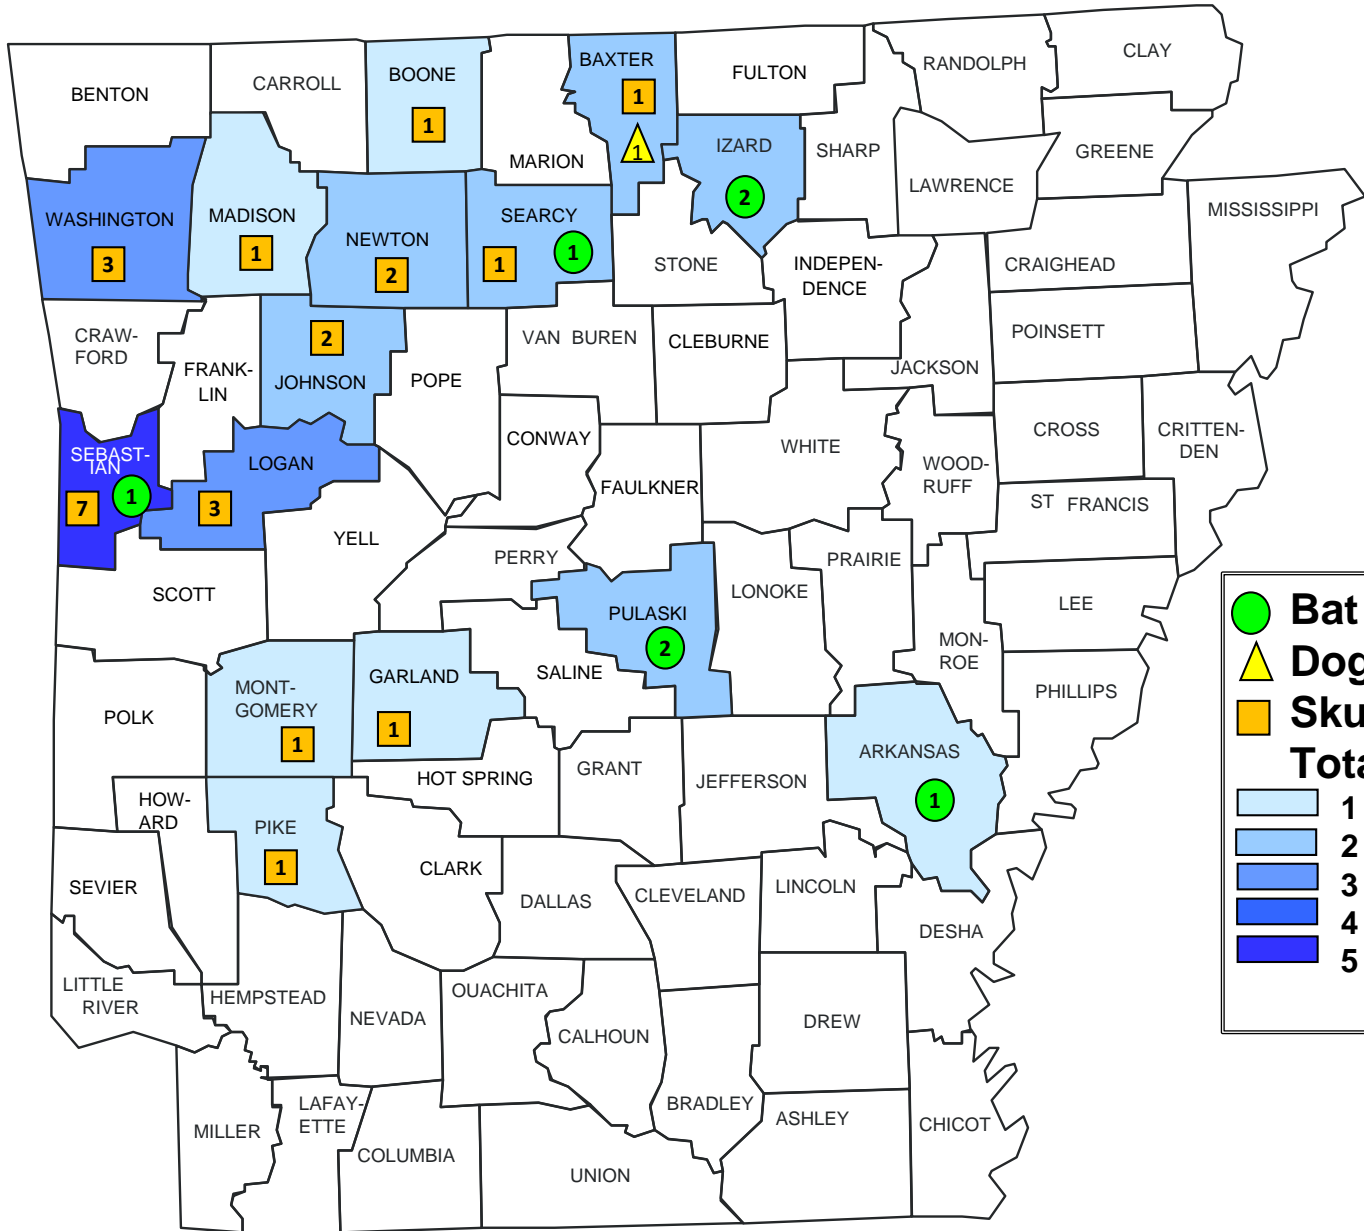

Rabies 1995

Rabies 1996

County	Positives	Species
BENTON	0	
CARROLL	1	Fox
BOONE	3	Cat
BAXTER	0	
FULTON	0	
RANDOLPH	1	Skunk
CLAY	1	Skunk
WASHINGTON	0	
MADISON	0	
NEWTON	1	Skunk
MARION	0	
IZARD	1	Skunk
SHARP	1	Skunk
LAWRENCE	0	
GREENE	0	
MISSISSIPPI	0	
CRAWFORD	0	
FRANKLIN	0	
JOHNSON	1	Cat
POPE	1	Cat
VAN BUREN	0	
CLEBURNE	1	Bat
JACKSON	0	
POINSETT	0	
SEBASTIAN	1	Skunk
LOGAN	1	Skunk
CONWAY	0	
FAULKNER	1	Bat
WHITE	1	Ferret
WOODRUFF	0	
CROSS	0	
CRITTENDEN	0	
ST FRANCIS	0	
SCOTT	1	Skunk
YELL	1	Bat
PERRY	0	
PULASKI	0	
LONOKE	0	
PRAIRIE	0	
LEE	0	
MONTGOMERY	0	
GARLAND	0	
SALINE	0	
POLK	0	
HOWARD	0	
PIKE	1	Skunk
CLARK	1	Bat
DALLAS	0	
CLEVELAND	0	
LINCOLN	0	
DESHA	0	
SEVIER	0	
LITTLE RIVER	1	Bat
HEMPSTEAD	0	
NEVADA	0	
OUACHITA	0	
CALHOUN	0	
DREW	0	
MILLER	0	
LAFAYETTE	0	
COLUMBIA	0	
UNION	2	Bat
BRADLEY	0	
ASHLEY	0	
CHICOT	0	

Rabies 1997

Rabies 1998

Rabies 1999

Rabies 2000

● **Bat = 7**
▲ **Dog = 1**
■ **Skunk = 24**
Total = 32

1 positive
 2 positives
 3 positives
 4 positives
 5 or more positive

Rabies 2001

● **Bat = 3**
◆ **Cat = 1**
■ **Skunk = 28**
Total = 32

1 positive
 2 positives
 3 positives
 4 positives
 5 or more positive

Rabies 2002

●	Bat = 35
◆	Cat = 3
★	Cow = 1
▲	Dog = 3
▲	Fox = 2
■	Skunk = 87
Total = 131	
	1 positive
	2 positives
	3 positives
	4 positives
	5 or more positive

Rabies 2003

Rabies 2004

Rabies 2005

	Bat = 15
	Cat = 2
	Cow = 2
	Dog = 2
	Skunk = 15
Total = 36	
	1 positive
	2 positives
	3 positives
	4 positives

Rabies 2006

● **Bat = 14**
▲ **Dog = 1**
■ **Skunk = 19**
Total = 34