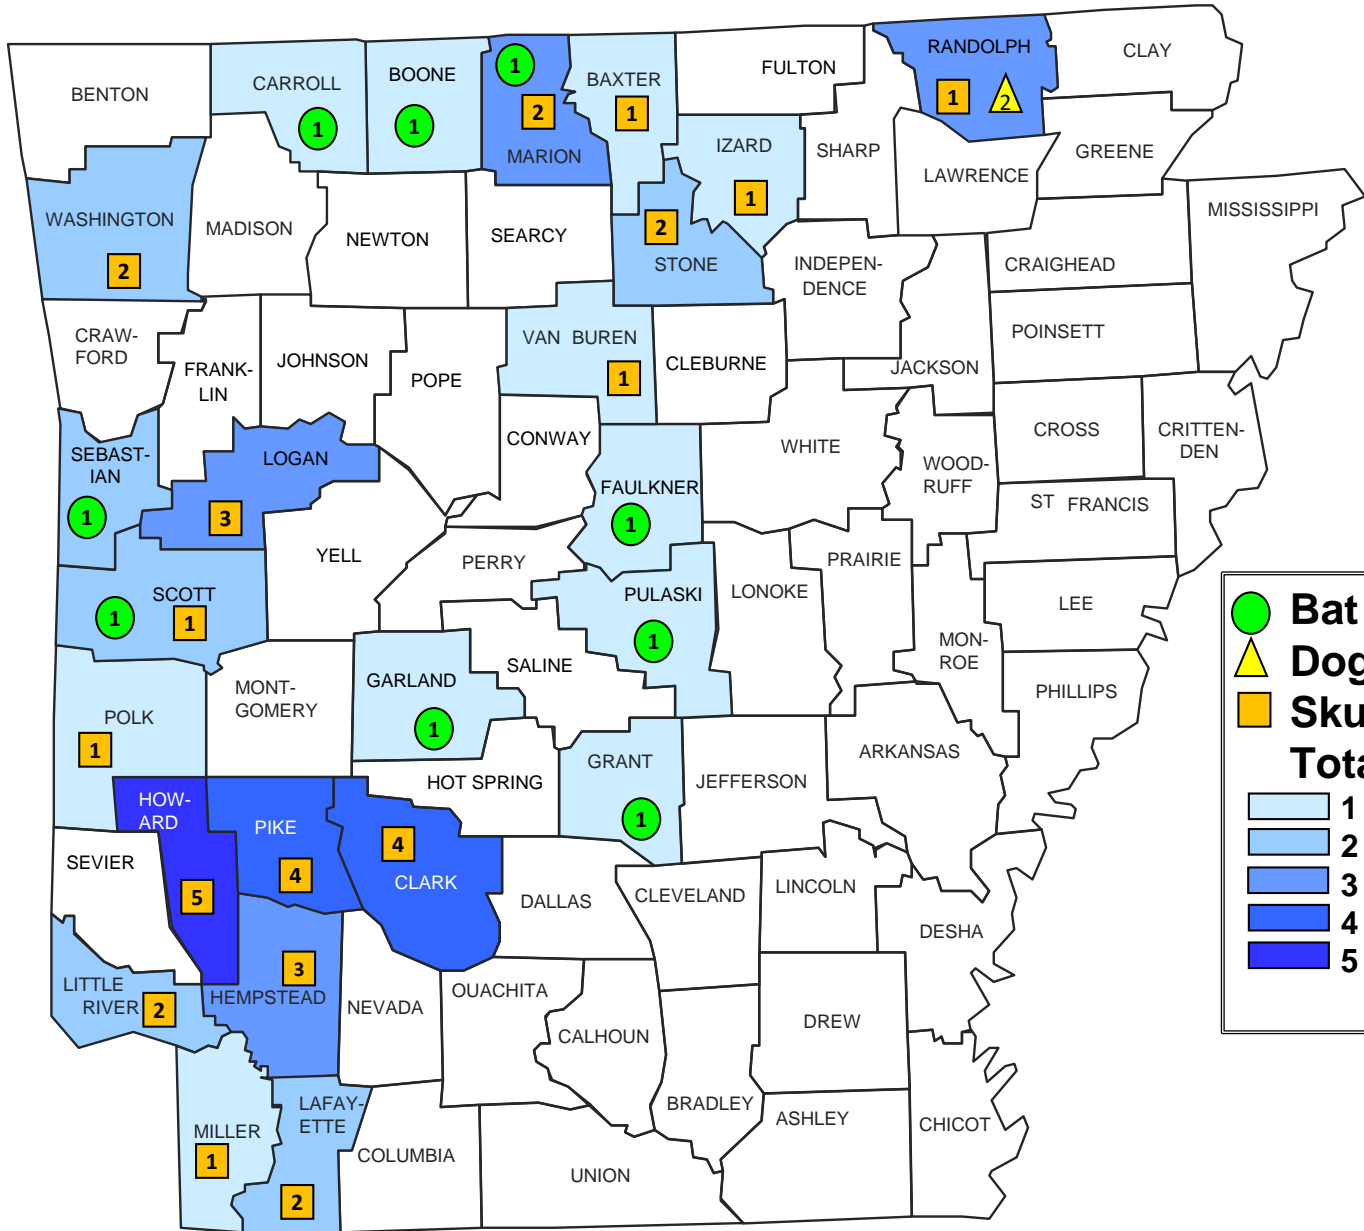

Rabies 2003

Rabies 2004

Rabies 2005

	Bat = 15
	Cat = 2
	Cow = 2
	Dog = 2
	Skunk = 15
Total = 36	
	1 positive
	2 positives
	3 positives
	4 positives

Rabies 2006

● **Bat = 14**
▲ **Dog = 1**
■ **Skunk = 19**
Total = 34

1 positive
 2 positives
 3 positives

Rabies 2007

- Bat = 7
- Cow = 1
- Dog = 1
- Fox = 1
- Skunk = 23

Total = 33

- 1 positive
- 2 positives
- 3 positives
- 4 positives
- 5 or more positive

Rabies 2008

Rabies 2009

● **Bat = 9**
▲ **Dog = 2**
■ **Skunk = 36**
Total = 47

1 positive
 2 positives
 3 positives
 4 positives
 5 or more positive

Rabies 2010

BENTON	CARROLL	BOONE	MARION	BAXTER	1	FULTON	RANDOLPH	CLAY	
WASHINGTON	MADISON	2	1	IZARD	SHARP	1	LAWRENCE	1	GREENE
CRAWFORD	FRANKLIN	JOHNSON	POPE	VAN BUREN	CLEBURNE	JACKSON	POINSETT	MISSISSIPPI	
SEBASTIAN	2	LOGAN	3	YELL	3	PERRY	PULASKI	LONOKE	PRAIRIE
SCOTT	GARLAND	SALINE	MONTEGOMERY	3	HOT SPRING	GRANT	JEFFERSON	ARKANSAS	LEE
POLK	1	HOWARD	2	PIKE	CLARK	DALLAS	CLEVELAND	LINCOLN	DESHA
SEVIER	4	6	2	NEVADA	2	OUACHITA	CALHOUN	DREW	ASHLEY
LITTLE RIVER	HEMPSTEAD	2	NEVADA	2	OUACHITA	CALHOUN	BRADLEY	ASHLEY	CHICOT
MILLER	LAFAYETTE	COLUMBIA	UNION	BRADLEY	ASHLEY	CHICOT			

Rabies 2011

Rabies 2012

	Bat = 22
	Cat = 1
	Cow = 3
	Dog = 3
	Horse = 1
	Skunk = 101
Total = 131	
	1 positive
	2 positives
	3 positives
	4 positives
	5 or more positive

Rabies 2013

Rabies 2014

Rabies 2015

Rabies 2017