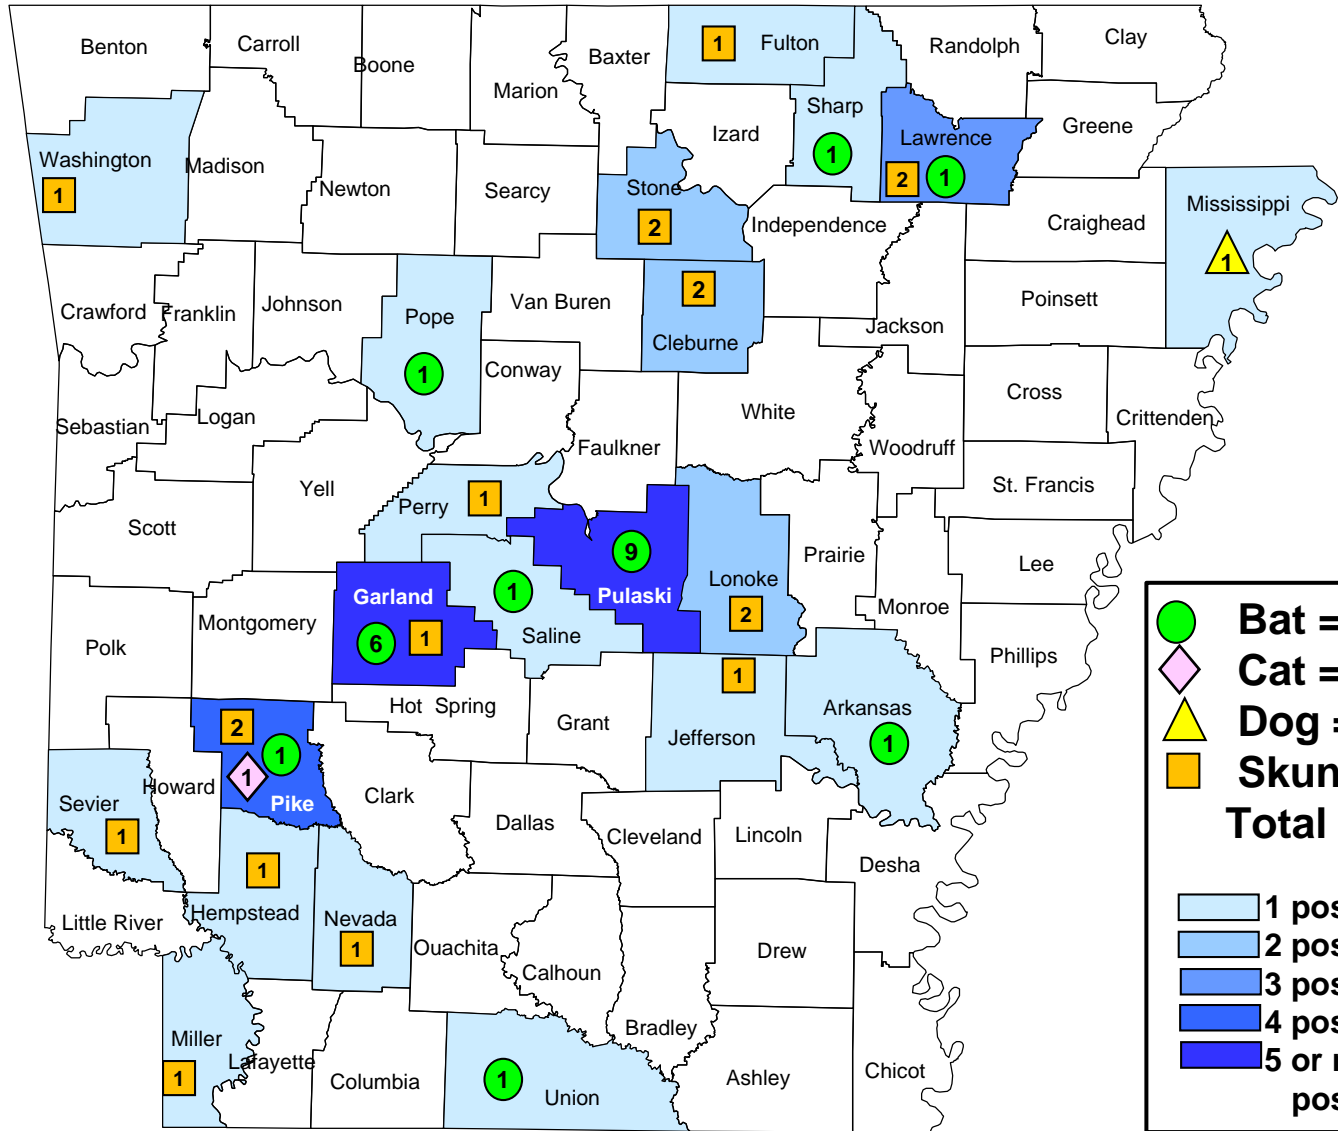

● **Bat = 9**
▲ **Dog = 2**
■ **Skunk = 36**
Total = 47

1 positive
 2 positives
 3 positives
 4 positives
 5 or more positive

Rabies 2010

BENTON	CARROLL	BOONE	MARION	BAXTER	1	FULTON	RANDOLPH	CLAY	
WASHINGTON	MADISON	2	1	IZARD	SHARP	1	LAWRENCE	1	GREENE
CRAWFORD	FRANKLIN	JOHNSON	POPE	VAN BUREN	CLEBURNE	JACKSON	POINSETT	MISSISSIPPI	
SEBASTIAN	2	LOGAN	3	YELL	3	PERRY	PULASKI	LONOKE	PRAIRIE
SCOTT	GARLAND	SALINE	MONTEGOMERY	3	HOT SPRING	GRANT	JEFFERSON	ARKANSAS	LEE
POLK	1	HOWARD	2	PIKE	CLARK	DALLAS	CLEVELAND	LINCOLN	DESHA
SEVIER	4	6	2	NEVADA	2	OUACHITA	CALHOUN	DREW	ASHLEY
LITTLE RIVER	HEMPSTEAD	2	NEVADA	2	OUACHITA	CALHOUN	BRADLEY	ASHLEY	CHICOT
MILLER	LAFAYETTE	COLUMBIA	UNION	BRADLEY	ASHLEY	CHICOT			

Rabies 2011

Rabies 2012

	Bat = 22
	Cat = 1
	Cow = 3
	Dog = 3
	Horse = 1
	Skunk = 101
Total = 131	
	1 positive
	2 positives
	3 positives
	4 positives
	5 or more positive

Rabies 2013

Rabies 2014

Rabies 2015

Rabies 2017

● **Bat = 22**
◆ **Cat = 1**
▲ **Dog = 1**
■ **Skunk = 19**
Total = 43

1 positive
 2 positives
 3 positives
 4 positives
 5 or more positive

Rabies 2016

● **Bat = 7**
★ **Cow =**
▲ **Dog =**
✕ **Donkey = 1**
■ **Skunk = 14**
Total = 22