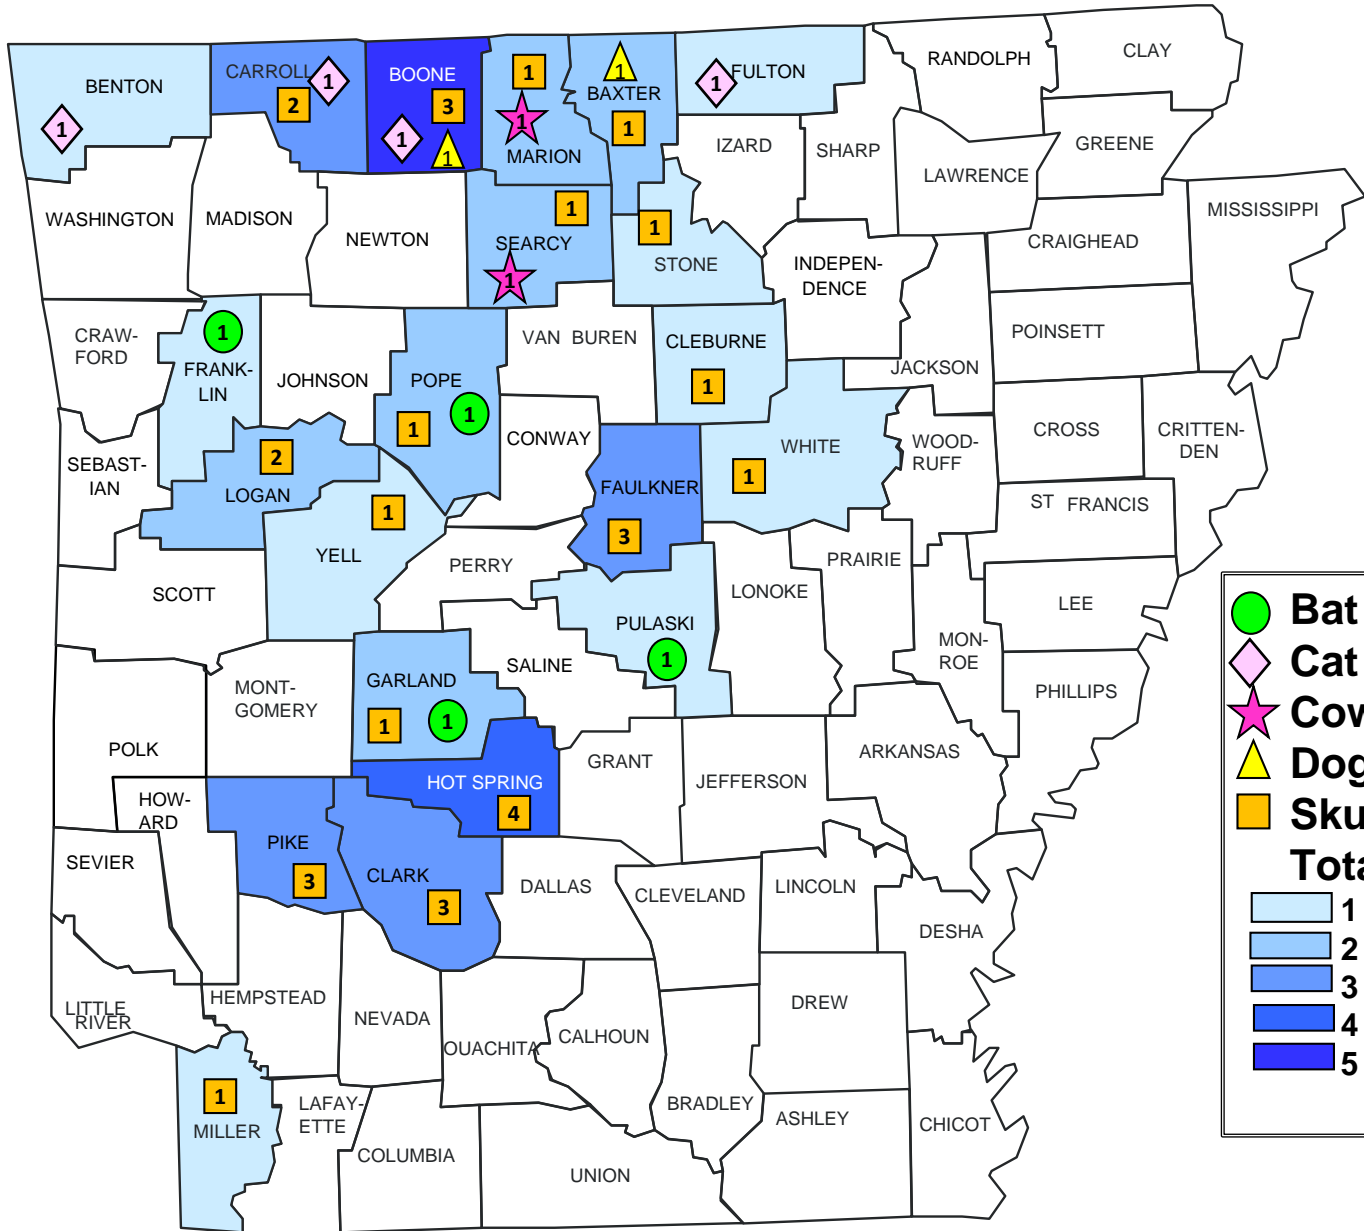

Rabies 1990

●	Bat = 9
★	Cow = 1
★	Horse = 1
■	Skunk = 28
Total = 39	
	1 positive
	2 positives
	3 positives
	4 positives
	5 or more positive

Rabies 1991

●	Bat = 13
▲	Dog = 3
▲	Fox = 1
■	Skunk = 31
Total = 48	
	1 positive
	2 positives
	3 positives
	4 positives

Rabies 1992

● **Bat = 8**
◆ **Cat = 1**
★ **Cow = 2**
▲ **Dog = 1**
★ **Horse = 1**
■ **Skunk = 33**
⬡ **Raccoon = 1**
Total = 47

1 positive
 2 positives
 3 positives
 4 positives
 5 or more positive

Rabies 1993

- **Bat = 4**
- ◆ **Cat = 4**
- ★ **Cow = 2**
- ▲ **Dog = 2**
- **Skunk = 30**

Total = 42

- 1 positive**
- 2 positives**
- 3 positives**
- 4 positives**
- 5 or more positive**

Rabies 1994

	Bat = 2
	Cat = 1
	Cow = 4
	Dog = 3
	Skunk = 28
Total = 38	
	1 positive
	2 positives
	3 positives
	4 positives
	5 or more positive

Rabies 1995

Rabies 1996

County	Positives	Species
BENTON	0	
CARROLL	1	Fox
BOONE	3	Cat
BAXTER	0	
FULTON	0	
RANDOLPH	1	Skunk
CLAY	1	Skunk
WASHINGTON	0	
MADISON	0	
NEWTON	1	Skunk
MARION	0	
IZARD	1	Skunk
SHARP	1	Skunk
LAWRENCE	0	
GREENE	0	
MISSISSIPPI	0	
CRAWFORD	0	
FRANKLIN	0	
JOHNSON	1	Cat
POPE	1	Cat
VAN BUREN	0	
CLEBURNE	1	Bat
JACKSON	0	
POINSETT	0	
SEBASTIAN	1	Skunk
LOGAN	1	Skunk
CONWAY	0	
FAULKNER	1	Bat
WHITE	1	Ferret
WOODRUFF	0	
CROSS	0	
CRITTENDEN	0	
ST FRANCIS	0	
SCOTT	1	Skunk
YELL	1	Bat
PERRY	0	
PULASKI	0	
LONOKE	0	
PRAIRIE	0	
LEE	0	
MONTGOMERY	0	
GARLAND	0	
SALINE	0	
POLK	0	
HOWARD	0	
PIKE	1	Skunk
CLARK	1	Bat
DALLAS	0	
CLEVELAND	0	
LINCOLN	0	
DESHA	0	
SEVIER	0	
LITTLE RIVER	1	Bat
HEMPSTEAD	0	
NEVADA	0	
OUACHITA	0	
CALHOUN	0	
DREW	0	
MILLER	0	
LAFAYETTE	0	
COLUMBIA	0	
UNION	2	Bat
BRADLEY	0	
ASHLEY	0	
CHICOT	0	