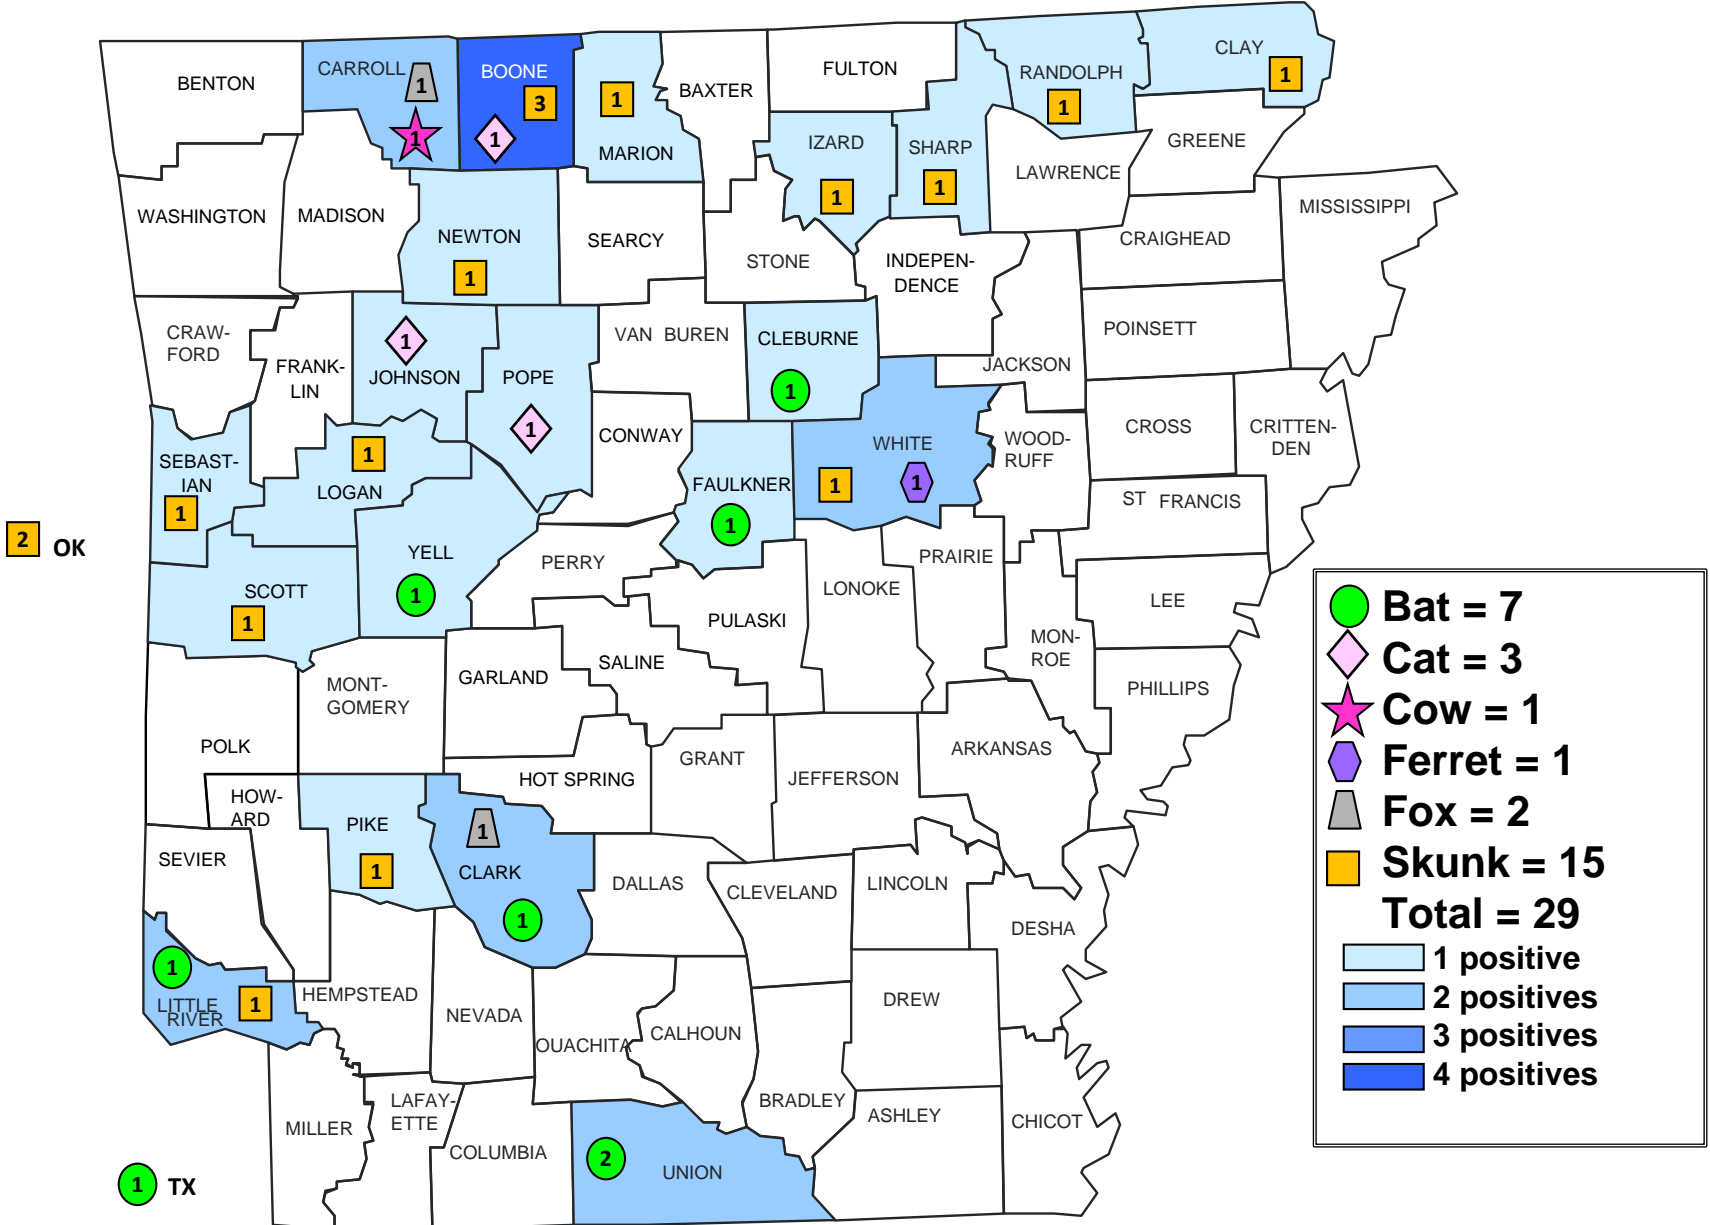

Rabies 1990

●	Bat = 9
★	Cow = 1
★	Horse = 1
■	Skunk = 28
Total = 39	
	1 positive
	2 positives
	3 positives
	4 positives
	5 or more positive

Rabies 1991

●	Bat = 13
▲	Dog = 3
▲	Fox = 1
■	Skunk = 31
Total = 48	
	1 positive
	2 positives
	3 positives
	4 positives

Rabies 1992

● **Bat = 8**
◆ **Cat = 1**
★ **Cow = 2**
▲ **Dog = 1**
★ **Horse = 1**
■ **Skunk = 33**
⬡ **Raccoon = 1**
Total = 47

1 positive
 2 positives
 3 positives
 4 positives
 5 or more positive

Rabies 1993

- **Bat = 4**
- ◆ **Cat = 4**
- ★ **Cow = 2**
- ▲ **Dog = 2**
- **Skunk = 30**

Total = 42

- 1 positive**
- 2 positives**
- 3 positives**
- 4 positives**
- 5 or more positive**

Rabies 1994

	Bat = 2
	Cat = 1
	Cow = 4
	Dog = 3
	Skunk = 28
Total = 38	
	1 positive
	2 positives
	3 positives
	4 positives
	5 or more positive

Rabies 1995

Rabies 1996

County	Positives	Species
BENTON	0	
CARROLL	1	Fox
BOONE	3	Cat
BAXTER	0	
FULTON	0	
RANDOLPH	1	Skunk
CLAY	1	Skunk
WASHINGTON	0	
MADISON	0	
NEWTON	1	Skunk
MARION	0	
IZARD	1	Skunk
SHARP	1	Skunk
LAWRENCE	0	
GREENE	0	
MISSISSIPPI	0	
CRAWFORD	0	
FRANKLIN	0	
JOHNSON	1	Cat
POPE	1	Cat
VAN BUREN	0	
CLEBURNE	1	Bat
JACKSON	0	
POINSETT	0	
SEBASTIAN	1	Skunk
LOGAN	1	Skunk
CONWAY	0	
FAULKNER	1	Bat
WHITE	1	Ferret
WOODRUFF	0	
CROSS	0	
CRITTENDEN	0	
ST FRANCIS	0	
SCOTT	1	Skunk
YELL	1	Bat
PERRY	0	
PULASKI	0	
LONOKE	0	
PRAIRIE	0	
LEE	0	
MONTGOMERY	0	
GARLAND	0	
SALINE	0	
POLK	0	
HOWARD	0	
PIKE	1	Skunk
CLARK	1	Bat
DALLAS	0	
CLEVELAND	0	
LINCOLN	0	
DESHA	0	
SEVIER	0	
LITTLE RIVER	1	Bat
HEMPSTEAD	0	
NEVADA	0	
OUACHITA	0	
CALHOUN	0	
DREW	0	
MILLER	0	
LAFAYETTE	0	
COLUMBIA	0	
UNION	2	Bat
BRADLEY	0	
ASHLEY	0	
CHICOT	0	