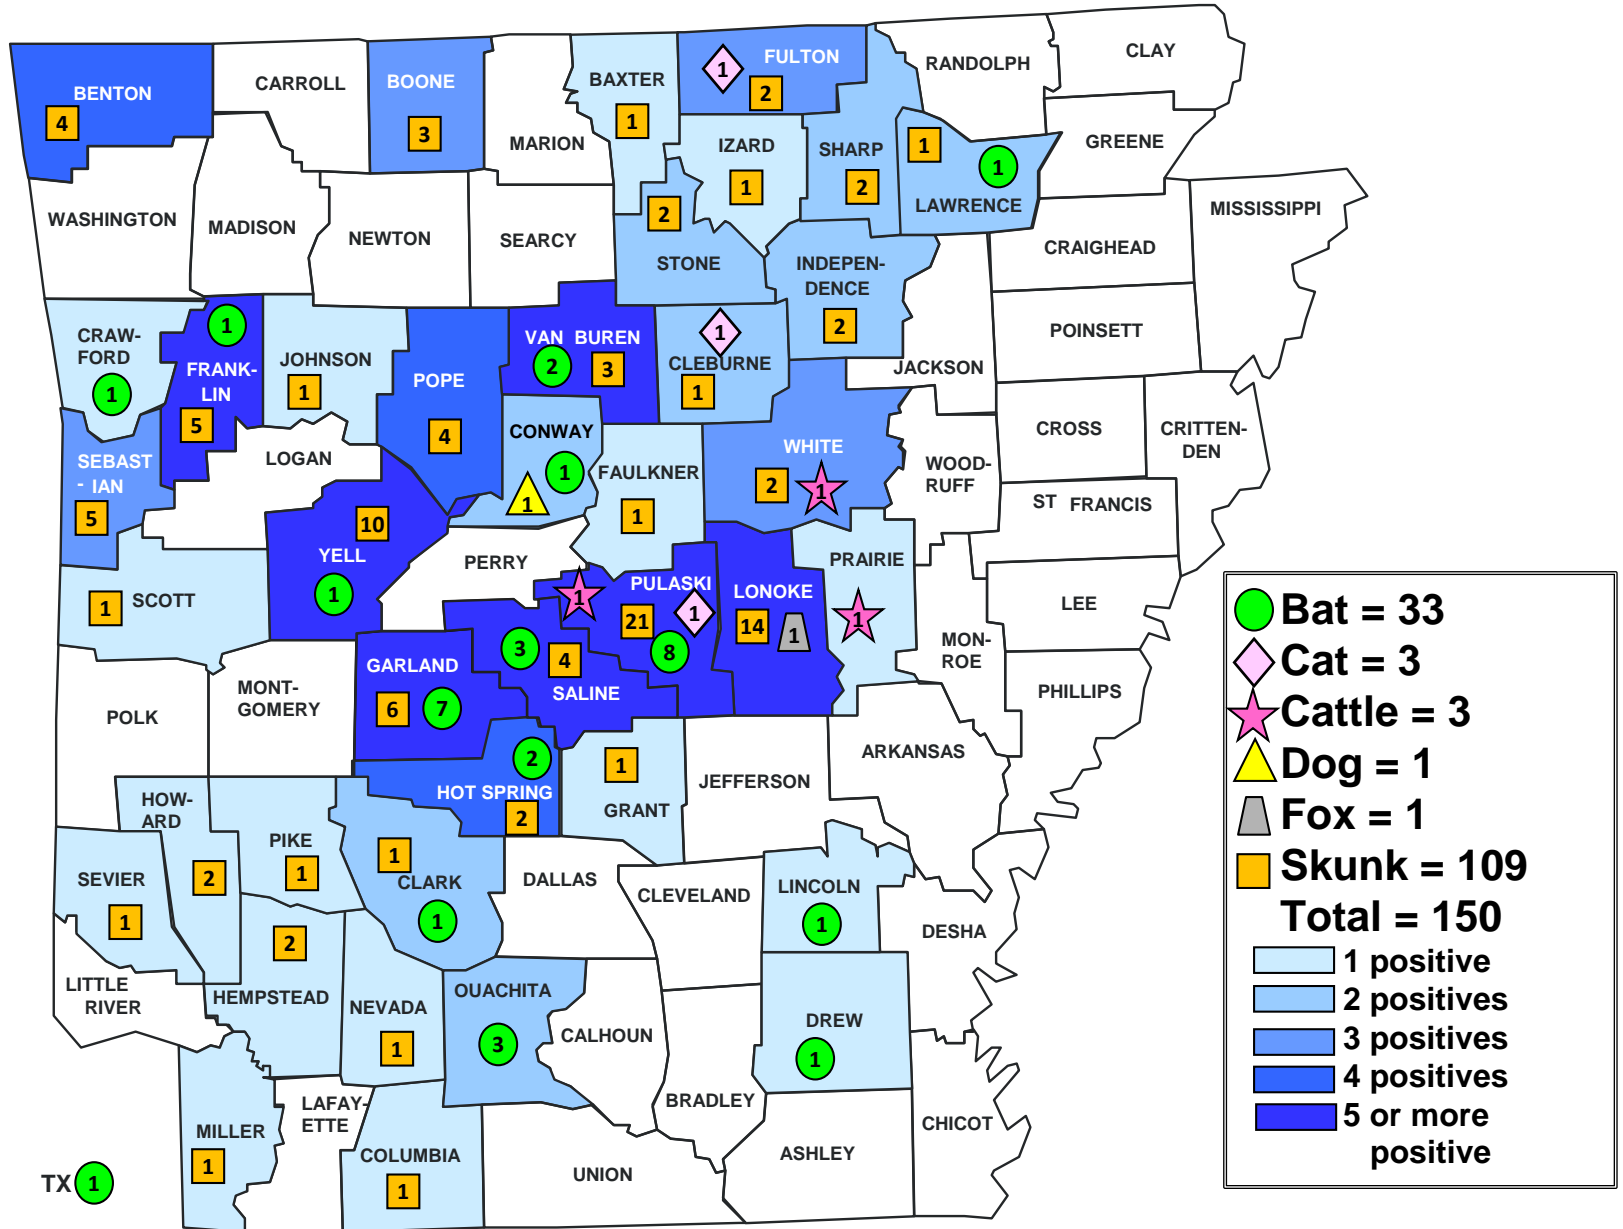

● **Bat = 9**
▲ **Dog = 2**
■ **Skunk = 36**
Total = 47

1 positive
 2 positives
 3 positives
 4 positives
 5 or more positive

Rabies 2010

BENTON	CARROLL	BOONE	MARION	BAXTER	1	FULTON	RANDOLPH	CLAY	
WASHINGTON	MADISON	2	1	IZARD	SHARP	1	LAWRENCE	1	GREENE
CRAWFORD	FRANKLIN	JOHNSON	POPE	VAN BUREN	CLEBURNE	JACKSON	POINSETT	MISSISSIPPI	
SEBASTIAN	2	LOGAN	3	YELL	3	PERRY	PULASKI	LONOKE	PRAIRIE
SCOTT	GARLAND	SALINE	MONTEGOMERY	3	HOT SPRING	GRANT	JEFFERSON	ARKANSAS	LEE
POLK	1	HOWARD	2	PIKE	CLARK	DALLAS	CLEVELAND	LINCOLN	DESHA
SEVIER	4	6	2	NEVADA	2	OUACHITA	CALHOUN	DREW	ASHLEY
LITTLE RIVER	HEMPSTEAD	2	NEVADA	2	OUACHITA	CALHOUN	BRADLEY	ASHLEY	CHICOT
MILLER	LAFAYETTE	COLUMBIA	UNION	BRADLEY	ASHLEY	CHICOT			

Rabies 2011

Rabies 2012

	Bat = 22
	Cat = 1
	Cow = 3
	Dog = 3
	Horse = 1
	Skunk = 101
Total = 131	
	1 positive
	2 positives
	3 positives
	4 positives
	5 or more positive

Rabies 2013

Rabies 2014

Rabies 2015

Rabies 2017

● **Bat = 22**
◆ **Cat = 1**
▲ **Dog = 1**
■ **Skunk = 19**
Total = 43

1 positive
 2 positives
 3 positives
 4 positives
 5 or more positive

Rabies 2016

● **Bat = 7**
★ **Cow =**
▲ **Dog =**
✕ **Donkey = 1**
■ **Skunk = 14**
Total = 22