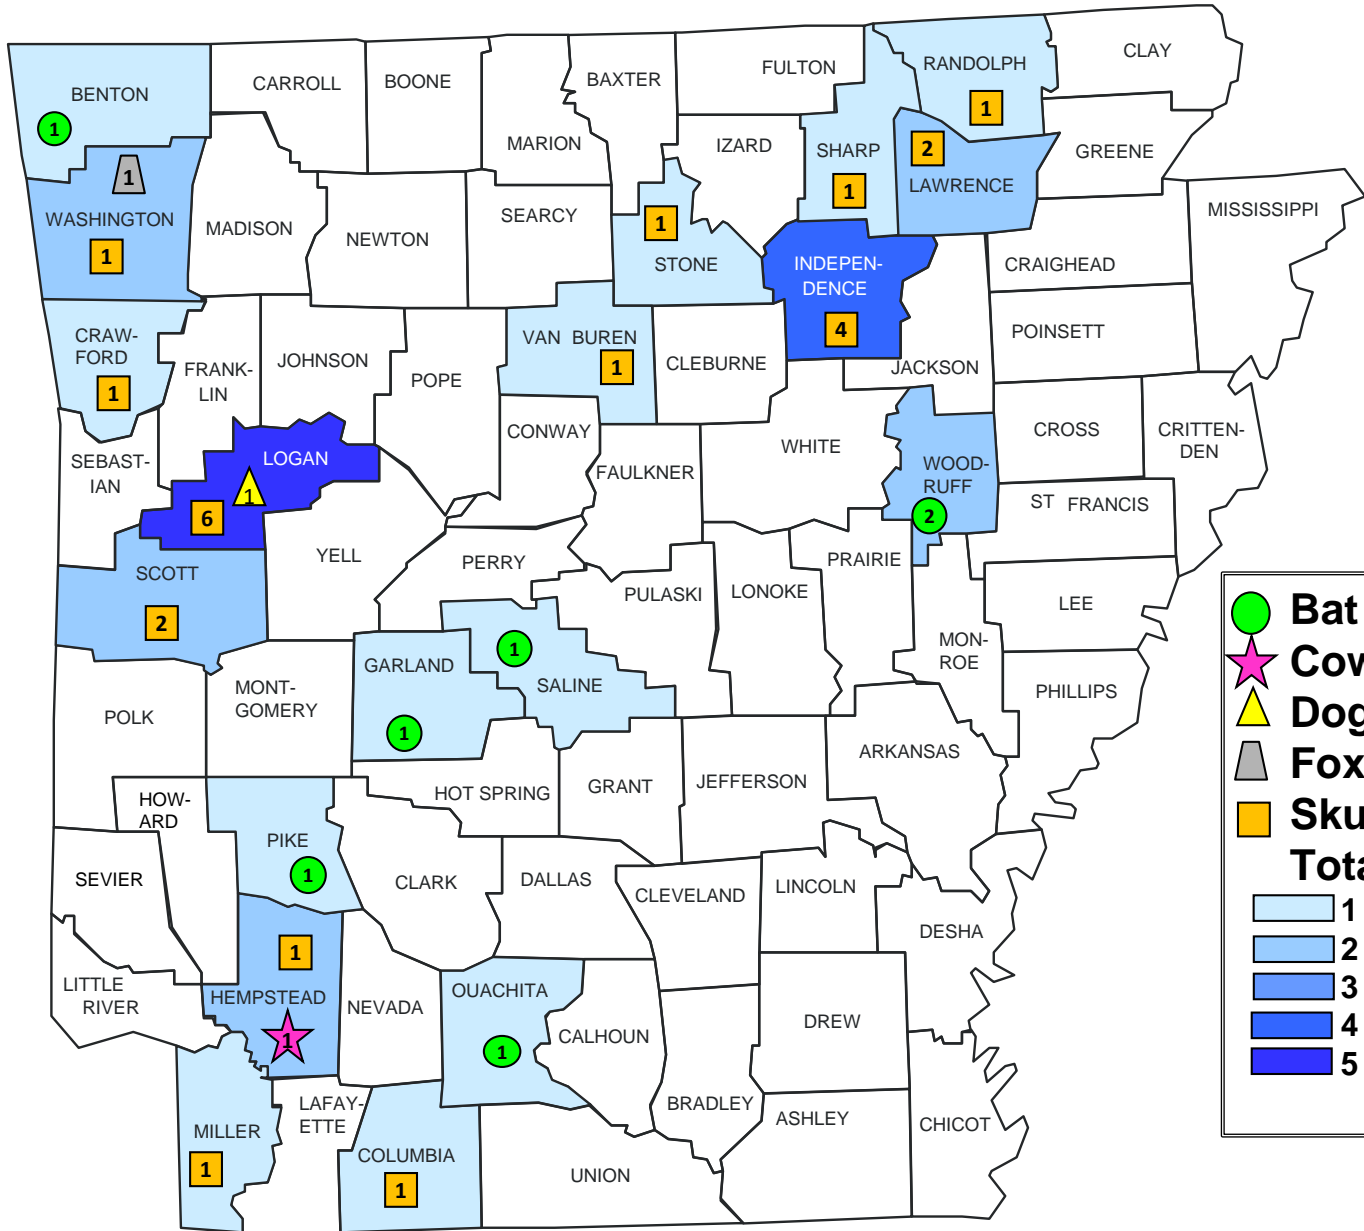

1 positive
 2 positives
 3 positives
 4 positives
 5 or more positive

Rabies 2002

●	Bat = 35
◆	Cat = 3
★	Cow = 1
▲	Dog = 3
▲	Fox = 2
■	Skunk = 87
Total = 131	
	1 positive
	2 positives
	3 positives
	4 positives
	5 or more positive

Rabies 2003

Rabies 2004

Rabies 2005

	Bat = 15
	Cat = 2
	Cow = 2
	Dog = 2
	Skunk = 15
Total = 36	
	1 positive
	2 positives
	3 positives
	4 positives

Rabies 2006

● **Bat = 14**
▲ **Dog = 1**
■ **Skunk = 19**
Total = 34

1 positive
 2 positives
 3 positives

Rabies 2007

- Bat = 7
- Cow = 1
- Dog = 1
- Fox = 1
- Skunk = 23

Total = 33

- 1 positive
- 2 positives
- 3 positives
- 4 positives
- 5 or more positive

Rabies 2008

Rabies 2009