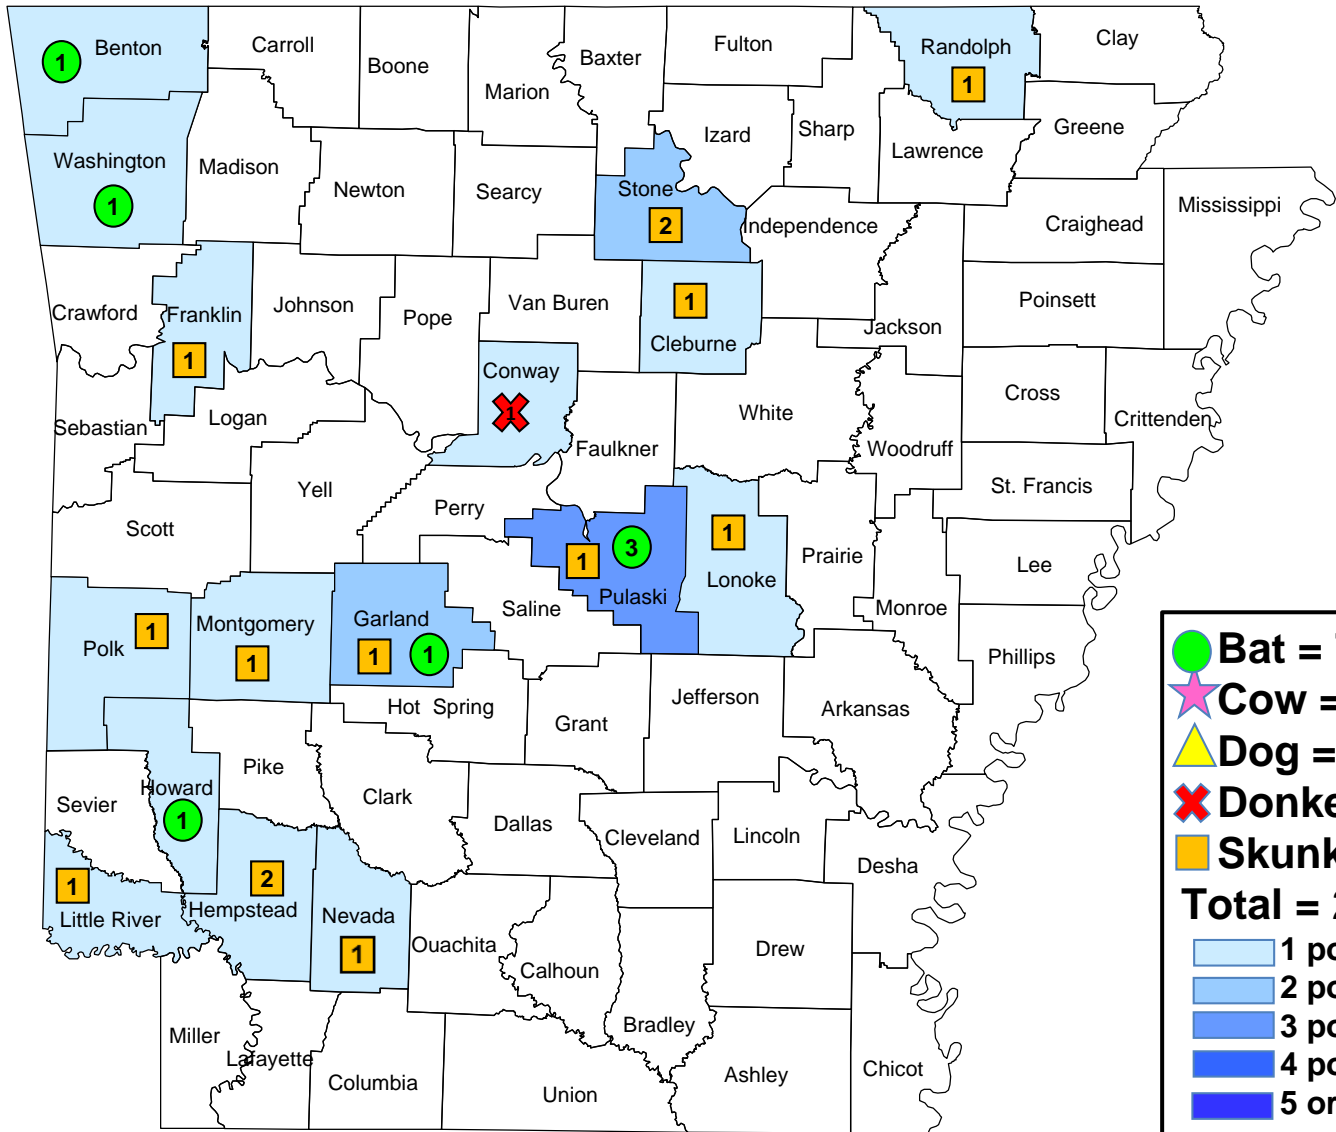

Rabies 2011

Rabies 2012

	Bat = 22
	Cat = 1
	Cow = 3
	Dog = 3
	Horse = 1
	Skunk = 101
Total = 131	
	1 positive
	2 positives
	3 positives
	4 positives
	5 or more positive

Rabies 2013

Rabies 2014

Rabies 2015

Rabies 2017

● **Bat = 22**
◆ **Cat = 1**
▲ **Dog = 1**
■ **Skunk = 19**
Total = 43

1 positive
 2 positives
 3 positives
 4 positives
 5 or more positive

Rabies 2016

● **Bat = 7**
★ **Cow =**
▲ **Dog =**
✕ **Donkey = 1**
■ **Skunk = 14**
Total = 22