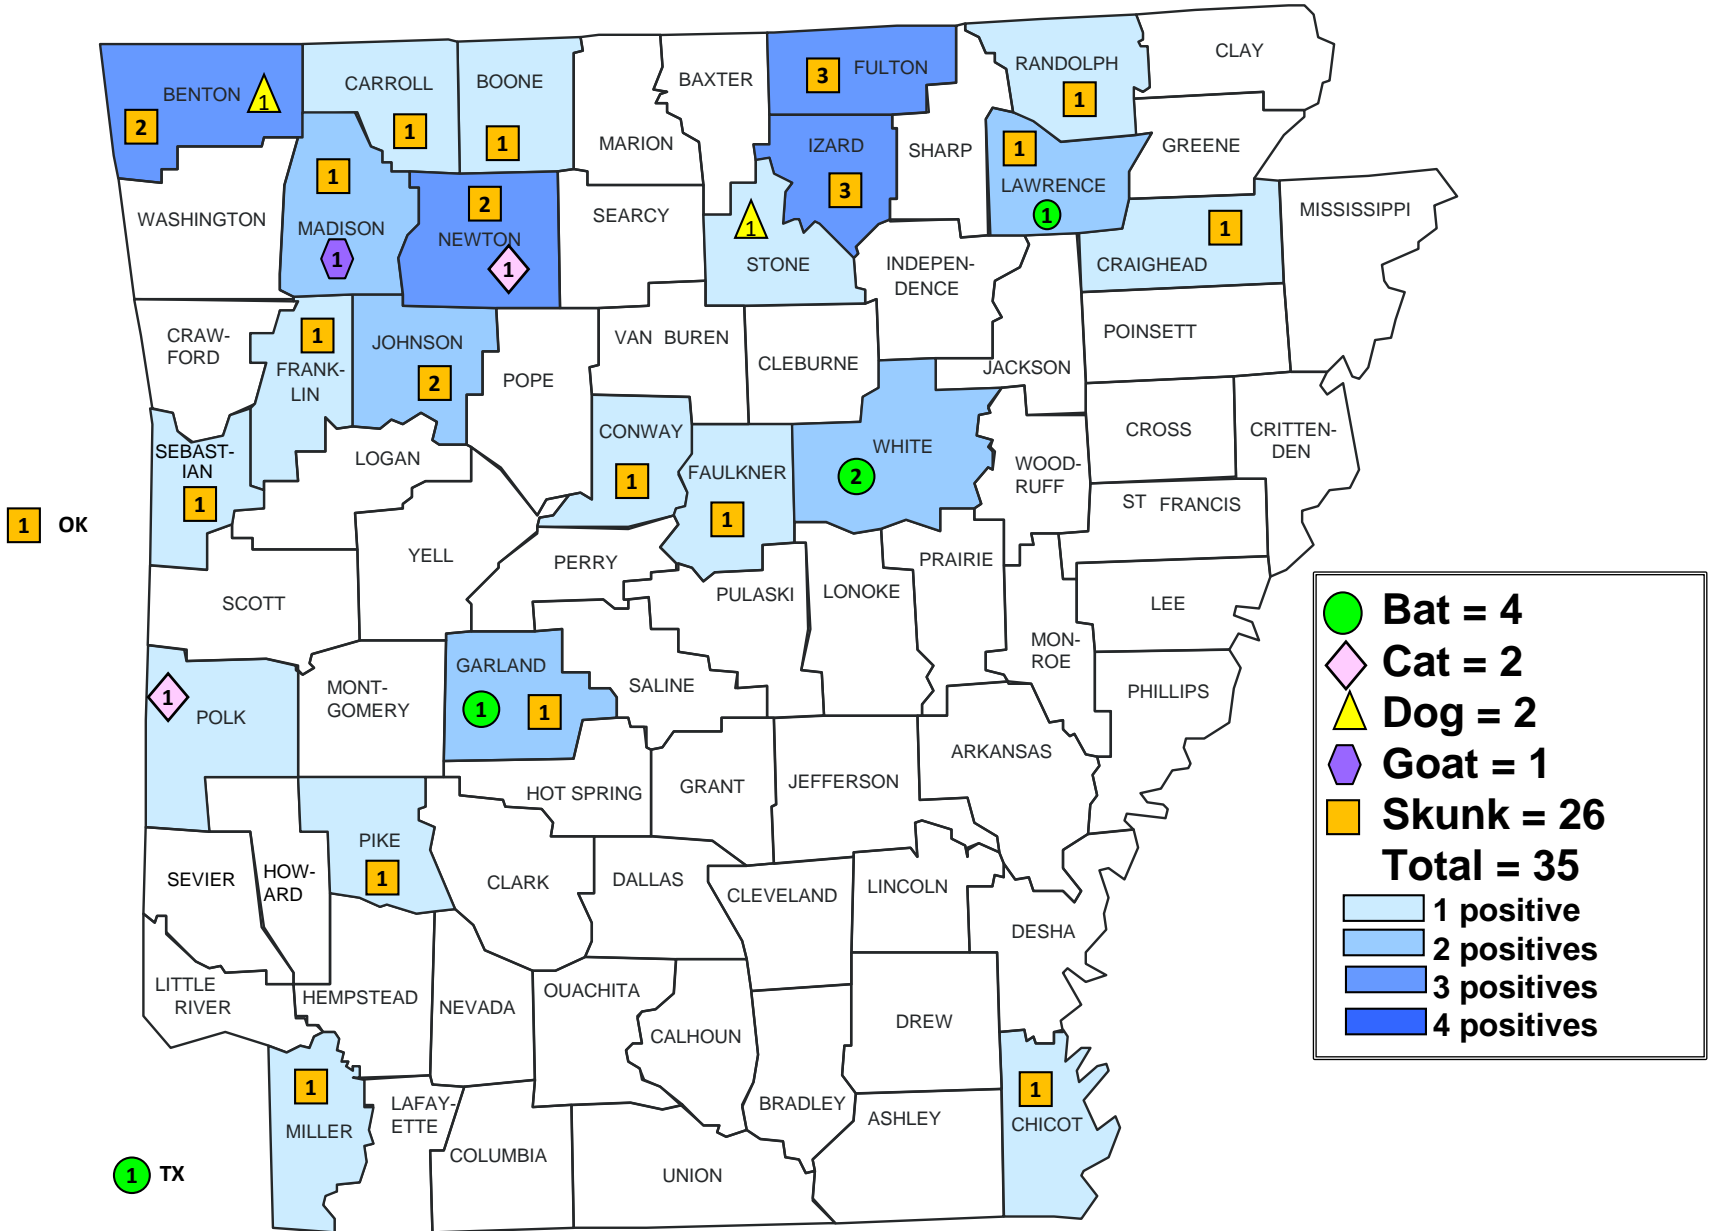

- **Bat = 4**
- ◆ **Cat = 4**
- ★ **Cow = 2**
- ▲ **Dog = 2**
- **Skunk = 30**

Total = 42

- 1 positive**
- 2 positives**
- 3 positives**
- 4 positives**
- 5 or more positive**

Rabies 1994

	Bat = 2
	Cat = 1
	Cow = 4
	Dog = 3
	Skunk = 28
Total = 38	
	1 positive
	2 positives
	3 positives
	4 positives
	5 or more positive

Rabies 1995

Rabies 1996

County	Positives	Species
BENTON	0	
CARROLL	1	Fox
BOONE	3	Cat
BAXTER	0	
FULTON	0	
RANDOLPH	1	Skunk
CLAY	1	Skunk
WASHINGTON	0	
MADISON	0	
NEWTON	1	Skunk
MARION	0	
IZARD	1	Skunk
SHARP	1	Skunk
LAWRENCE	0	
GREENE	0	
MISSISSIPPI	0	
CRAWFORD	0	
FRANKLIN	0	
JOHNSON	1	Cat
POPE	1	Cat
VAN BUREN	0	
CLEBURNE	1	Bat
JACKSON	0	
POINSETT	0	
SEBASTIAN	1	Skunk
LOGAN	1	Skunk
CONWAY	0	
FAULKNER	1	Bat
WHITE	1	Ferret
WOODRUFF	0	
CROSS	0	
CRITTENDEN	0	
ST FRANCIS	0	
SCOTT	1	Skunk
YELL	1	Bat
PERRY	0	
PULASKI	0	
LONOKE	0	
PRAIRIE	0	
LEE	0	
MONTGOMERY	0	
GARLAND	0	
SALINE	0	
POLK	0	
HOWARD	0	
PIKE	1	Skunk
CLARK	1	Bat
DALLAS	0	
CLEVELAND	0	
LINCOLN	0	
DESHA	0	
SEVIER	0	
LITTLE RIVER	1	Bat
HEMPSTEAD	0	
NEVADA	0	
OUACHITA	0	
CALHOUN	0	
DREW	0	
MILLER	0	
LAFAYETTE	0	
COLUMBIA	0	
UNION	2	Bat
BRADLEY	0	
ASHLEY	0	
CHICOT	0	

Rabies 1997

Rabies 1998

Rabies 1999

Rabies 2000

● **Bat = 7**
▲ **Dog = 1**
■ **Skunk = 24**
Total = 32

1 positive
 2 positives
 3 positives
 4 positives
 5 or more positive

Rabies 2001

● **Bat = 3**
◆ **Cat = 1**
■ **Skunk = 28**
Total = 32