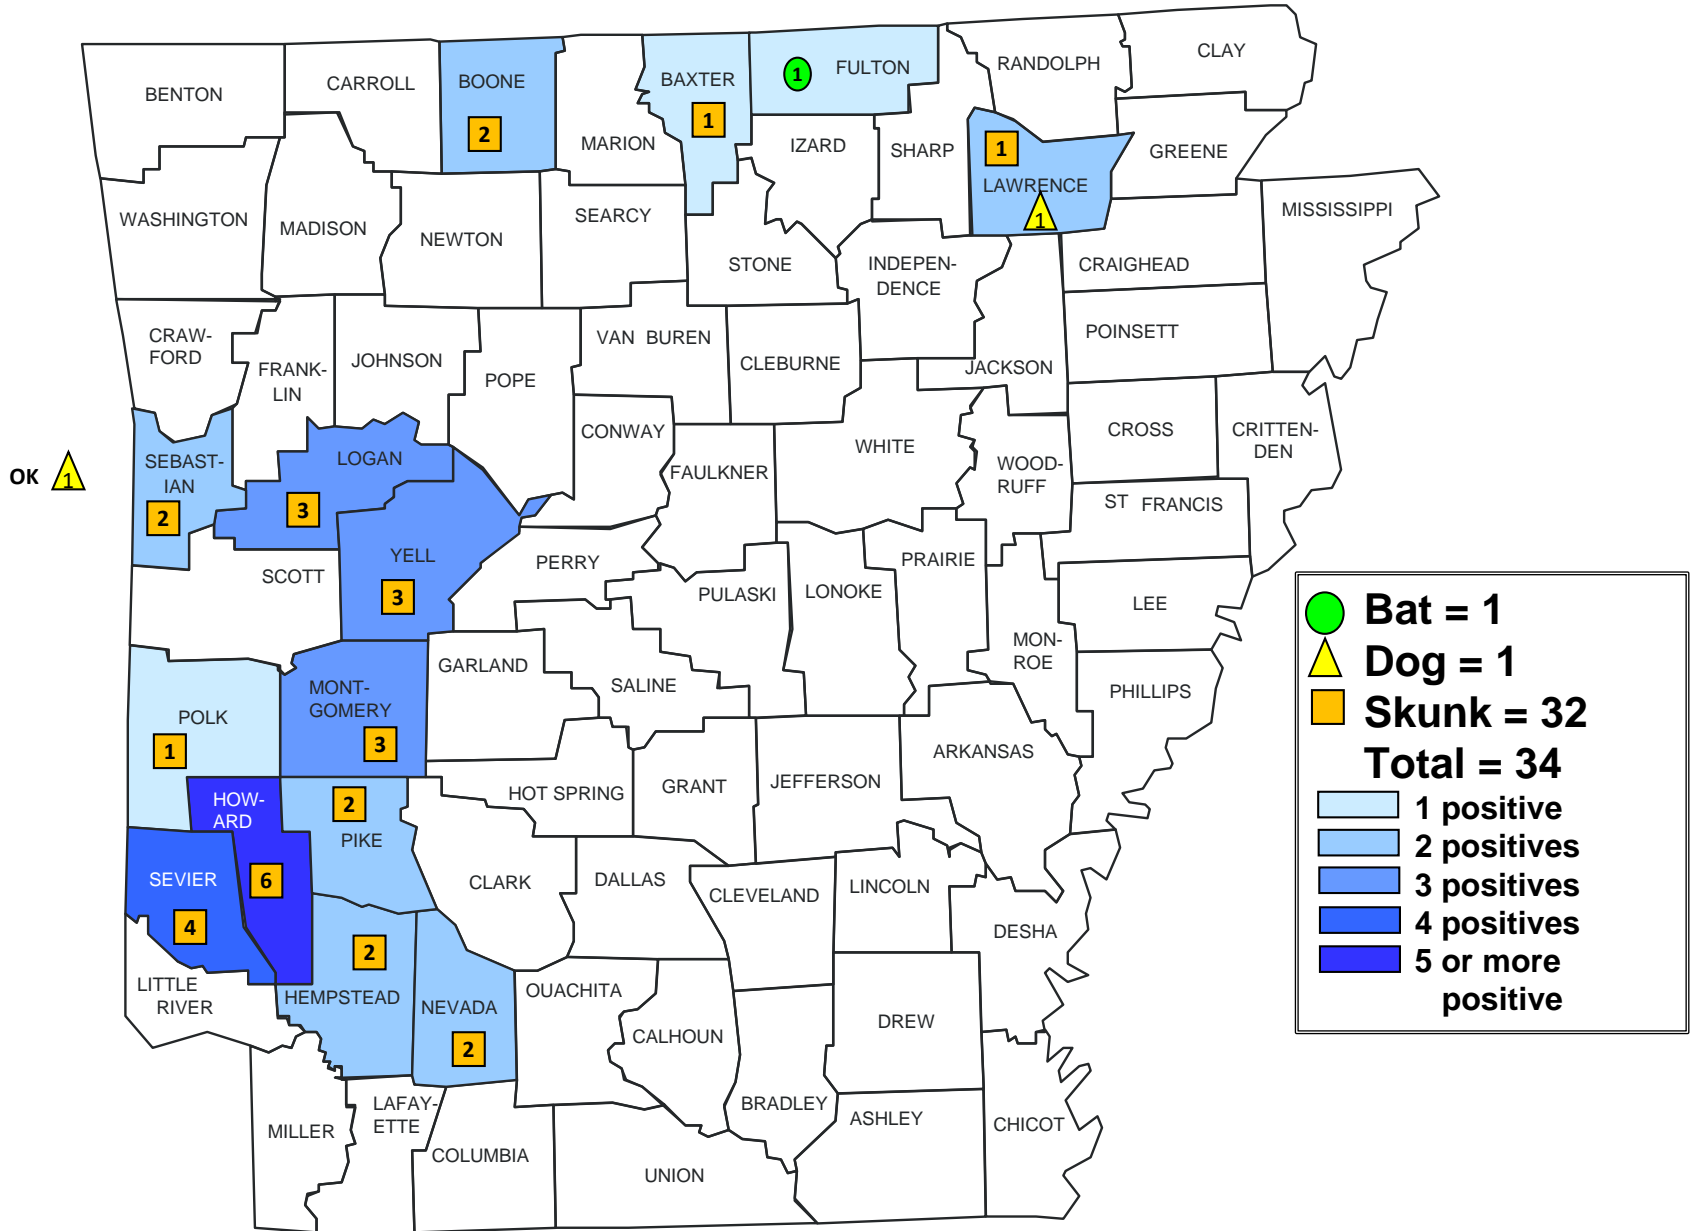

Rabies 2010

BENTON	CARROLL	BOONE	MARION	BAXTER	1	FULTON	RANDOLPH	CLAY	
WASHINGTON	MADISON	2	1	IZARD	SHARP	1	LAWRENCE	1	GREENE
CRAWFORD	FRANKLIN	JOHNSON	POPE	VAN BUREN	CLEBURNE	JACKSON	POINSETT	MISSISSIPPI	
SEBASTIAN	2	LOGAN	3	YELL	3	PERRY	PULASKI	LONOKE	PRAIRIE
SCOTT	GARLAND	SALINE	MONTEGOMERY	3	HOT SPRING	GRANT	JEFFERSON	ARKANSAS	LEE
POLK	1	HOWARD	2	PIKE	CLARK	DALLAS	CLEVELAND	LINCOLN	DESHA
SEVIER	4	6	2	NEVADA	2	OUACHITA	CALHOUN	DREW	ASHLEY
LITTLE RIVER	HEMPSTEAD	2	NEVADA	2	OUACHITA	CALHOUN	BRADLEY	ASHLEY	CHICOT
MILLER	LAFAYETTE	COLUMBIA	UNION	BRADLEY	ASHLEY	CHICOT