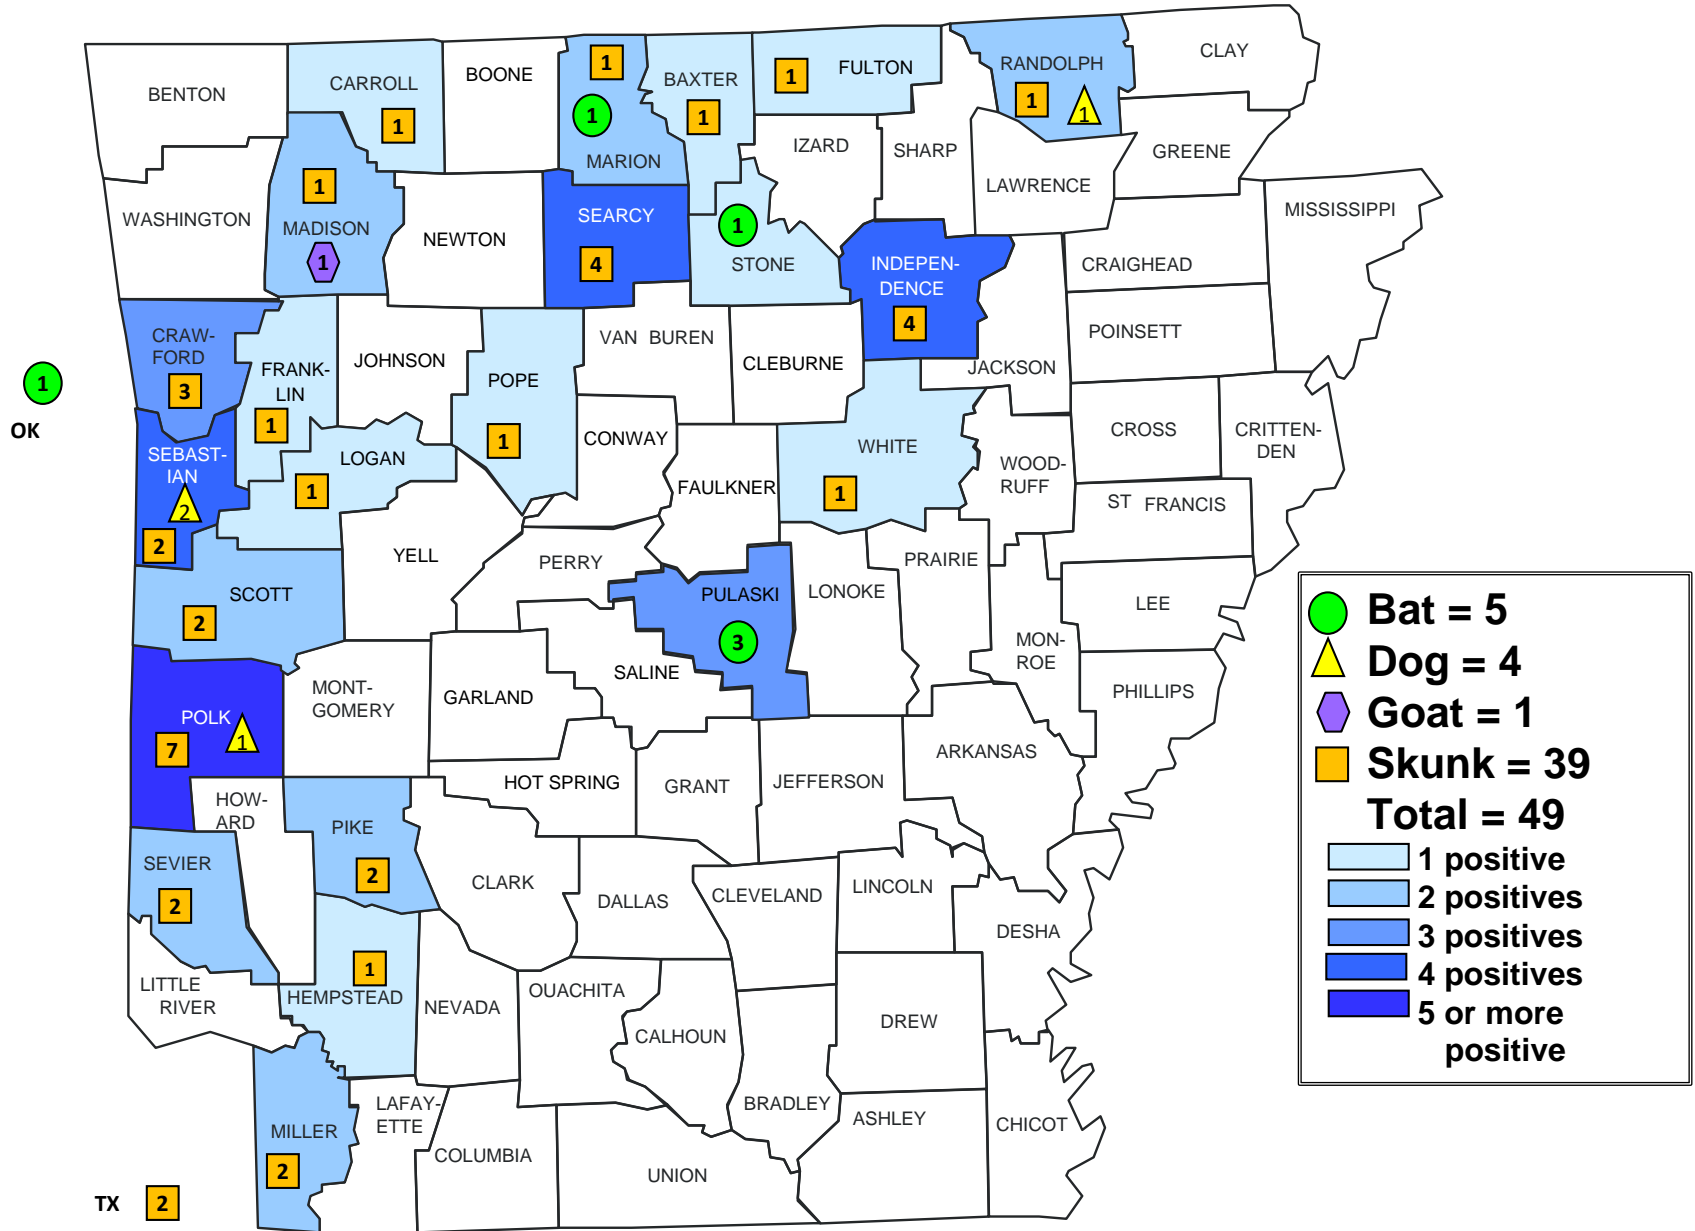

Rabies 2003

Rabies 2004

Rabies 2005

	Bat = 15
	Cat = 2
	Cow = 2
	Dog = 2
	Skunk = 15
Total = 36	
	1 positive
	2 positives
	3 positives
	4 positives

Rabies 2006

● **Bat = 14**
▲ **Dog = 1**
■ **Skunk = 19**
Total = 34

1 positive
 2 positives
 3 positives

Rabies 2007

- Bat = 7
- Cow = 1
- Dog = 1
- Fox = 1
- Skunk = 23

Total = 33

- 1 positive
- 2 positives
- 3 positives
- 4 positives
- 5 or more positive

Rabies 2008

Rabies 2009

● **Bat = 9**
▲ **Dog = 2**
■ **Skunk = 36**
Total = 47

1 positive
 2 positives
 3 positives
 4 positives
 5 or more positive

Rabies 2010

BENTON	CARROLL	BOONE	MARION	BAXTER	1	FULTON	RANDOLPH	CLAY	
WASHINGTON	MADISON	2	1	IZARD	SHARP	1	LAWRENCE	1	GREENE
CRAWFORD	FRANKLIN	JOHNSON	POPE	VAN BUREN	CLEBURNE	JACKSON	POINSETT	MISSISSIPPI	
SEBASTIAN	2	LOGAN	3	YELL	3	PERRY	PULASKI	LONOKE	PRAIRIE
SCOTT	GARLAND	SALINE	MONTEGOMERY	3	HOT SPRING	GRANT	JEFFERSON	ARKANSAS	LEE
POLK	1	HOWARD	2	PIKE	CLARK	DALLAS	CLEVELAND	LINCOLN	DESHA
SEVIER	4	6	2	NEVADA	2	OUACHITA	CALHOUN	DREW	ASHLEY
LITTLE RIVER	HEMPSTEAD	2	NEVADA	2	OUACHITA	CALHOUN	BRADLEY	ASHLEY	CHICOT
MILLER	LAFAYETTE	COLUMBIA	UNION	BRADLEY	ASHLEY	CHICOT			