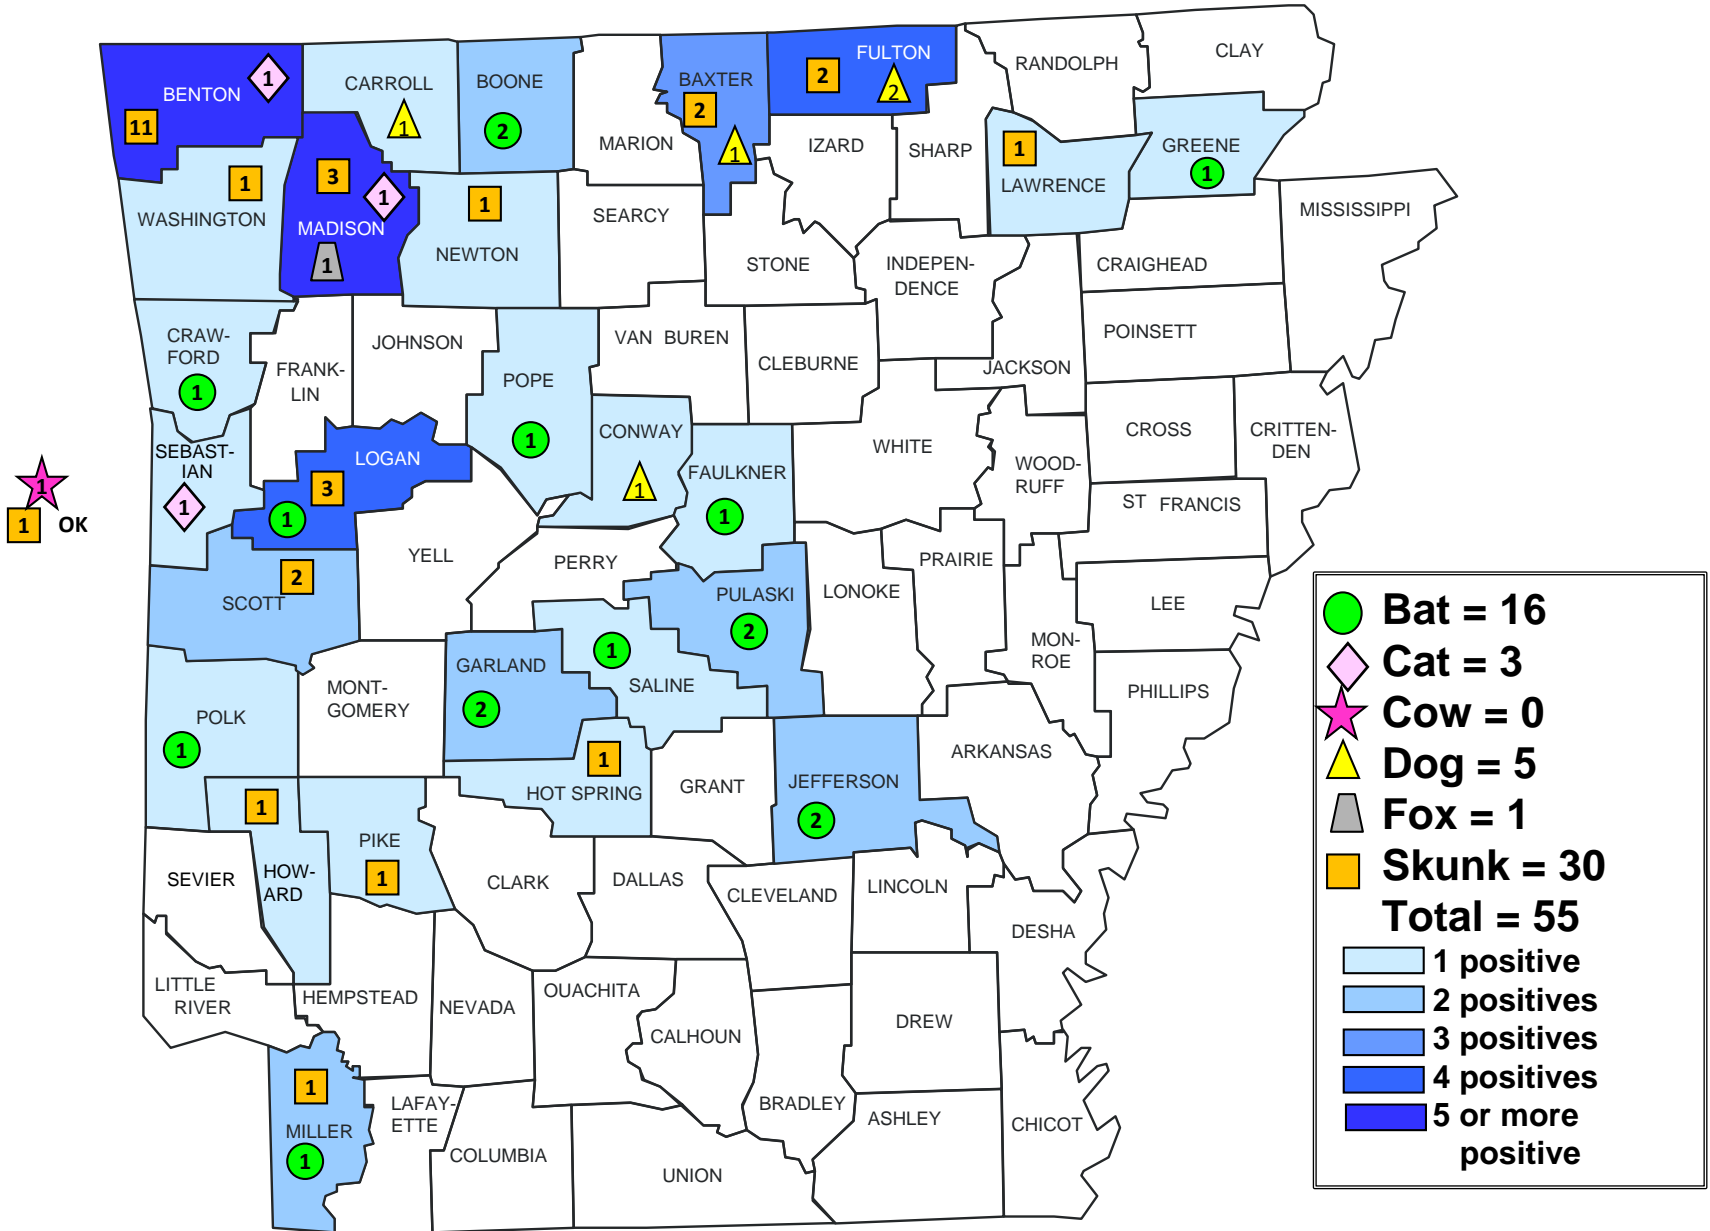

Rabies 1992

● **Bat = 8**
◆ **Cat = 1**
★ **Cow = 2**
▲ **Dog = 1**
★ **Horse = 1**
■ **Skunk = 33**
⬡ **Raccoon = 1**
Total = 47

1 positive
 2 positives
 3 positives
 4 positives
 5 or more positive

Rabies 1993

- **Bat = 4**
- ◆ **Cat = 4**
- ★ **Cow = 2**
- ▲ **Dog = 2**
- **Skunk = 30**

Total = 42

- 1 positive**
- 2 positives**
- 3 positives**
- 4 positives**
- 5 or more positive**

Rabies 1994

	Bat = 2
	Cat = 1
	Cow = 4
	Dog = 3
	Skunk = 28
Total = 38	
	1 positive
	2 positives
	3 positives
	4 positives
	5 or more positive

Rabies 1995

Rabies 1996

County	Positives	Species
BENTON	0	
CARROLL	1	Fox
BOONE	3	Cat
BAXTER	0	
FULTON	0	
RANDOLPH	1	Skunk
CLAY	1	Skunk
WASHINGTON	0	
MADISON	0	
NEWTON	1	Skunk
MARION	0	
IZARD	1	Skunk
SHARP	1	Skunk
LAWRENCE	0	
GREENE	0	
MISSISSIPPI	0	
CRAWFORD	0	
FRANKLIN	0	
JOHNSON	1	Cat
POPE	1	Cat
VAN BUREN	0	
CLEBURNE	1	Bat
JACKSON	0	
POINSETT	0	
SEBASTIAN	1	Skunk
LOGAN	1	Skunk
CONWAY	0	
FAULKNER	1	Bat
WHITE	1	Ferret
WOODRUFF	0	
CROSS	0	
CRITTENDEN	0	
ST FRANCIS	0	
SCOTT	1	Skunk
YELL	1	Bat
PERRY	0	
PULASKI	0	
LONOKE	0	
PRAIRIE	0	
LEE	0	
MONTGOMERY	0	
GARLAND	0	
SALINE	0	
POLK	0	
HOWARD	0	
PIKE	1	Skunk
CLARK	1	Bat
DALLAS	0	
CLEVELAND	0	
LINCOLN	0	
DESHA	0	
SEVIER	0	
LITTLE RIVER	1	Bat
HEMPSTEAD	0	
NEVADA	0	
OUACHITA	0	
CALHOUN	0	
DREW	0	
MILLER	0	
LAFAYETTE	0	
COLUMBIA	0	
UNION	2	Bat
BRADLEY	0	
ASHLEY	0	
CHICOT	0	

Rabies 1997

Rabies 1998

Rabies 1999

Rabies 2000

● **Bat = 7**
▲ **Dog = 1**
■ **Skunk = 24**
Total = 32

1 positive
 2 positives
 3 positives
 4 positives
 5 or more positive

Rabies 2001

● **Bat = 3**
◆ **Cat = 1**
■ **Skunk = 28**
Total = 32