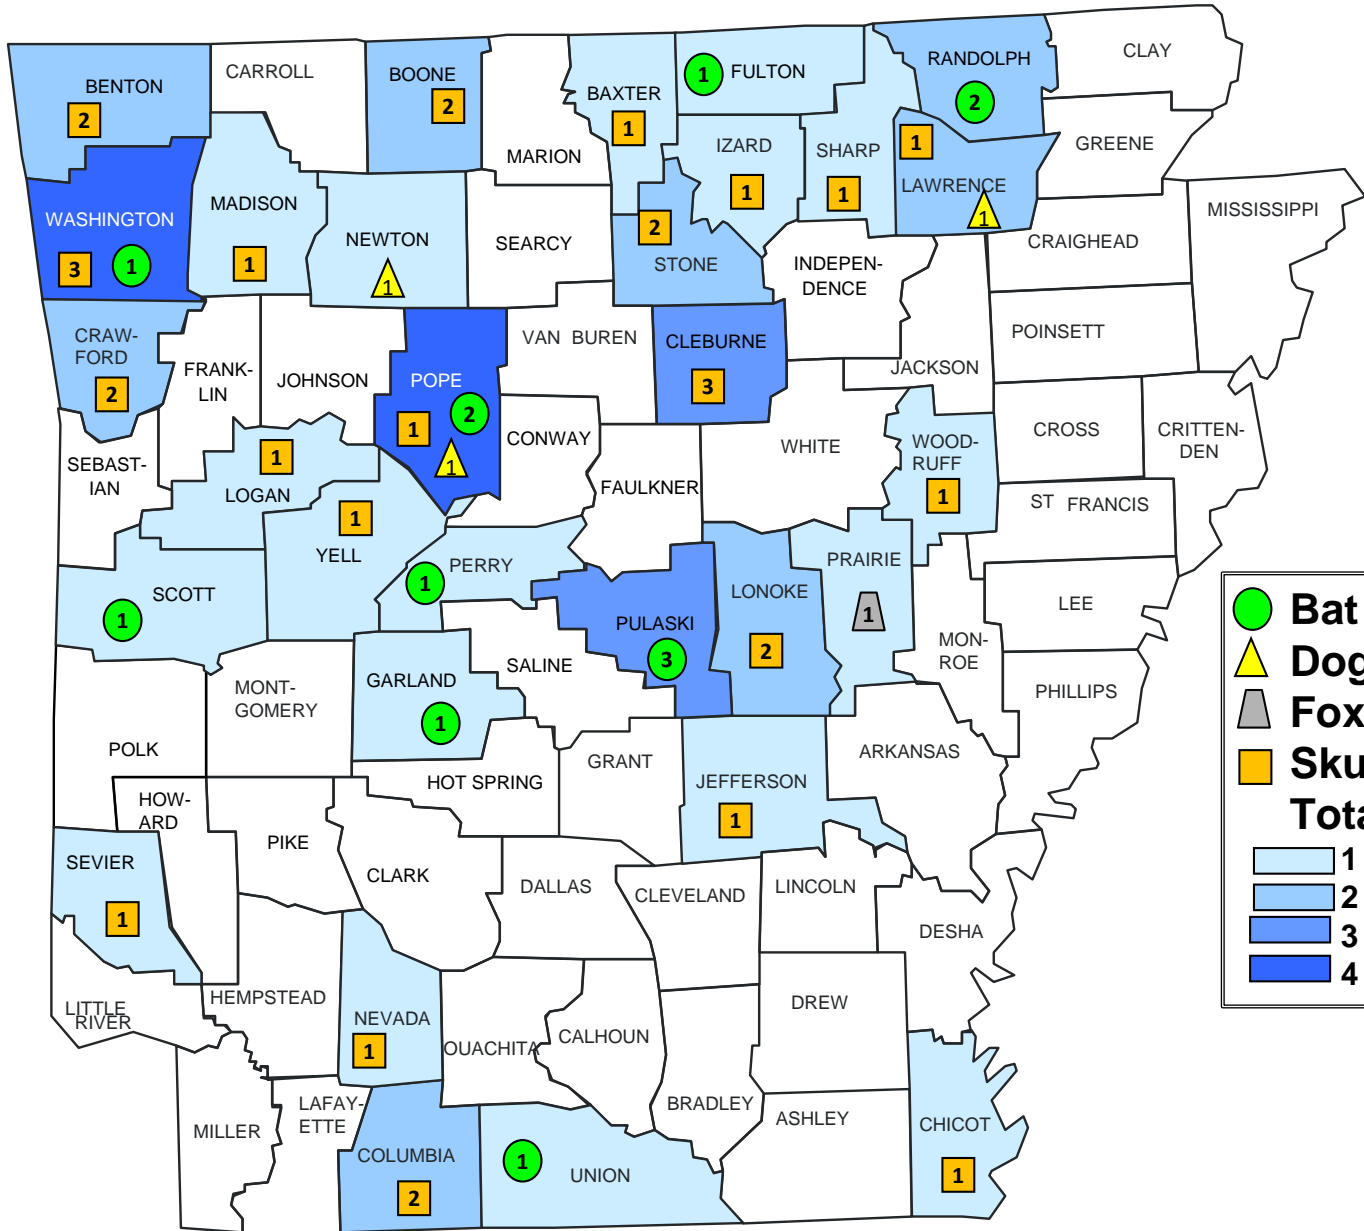

Rabies 1990

●	Bat = 9
★	Cow = 1
★	Horse = 1
■	Skunk = 28
Total = 39	
	1 positive
	2 positives
	3 positives
	4 positives
	5 or more positive

Rabies 1991

●	Bat = 13
▲	Dog = 3
▲	Fox = 1
■	Skunk = 31
Total = 48	
	1 positive
	2 positives
	3 positives
	4 positives

Rabies 1992

● **Bat = 8**
◆ **Cat = 1**
★ **Cow = 2**
▲ **Dog = 1**
★ **Horse = 1**
■ **Skunk = 33**
⬡ **Raccoon = 1**
Total = 47

1 positive
 2 positives
 3 positives
 4 positives
 5 or more positive

Rabies 1993

- **Bat = 4**
- ◆ **Cat = 4**
- ★ **Cow = 2**
- ▲ **Dog = 2**
- **Skunk = 30**

Total = 42

- 1 positive**
- 2 positives**
- 3 positives**
- 4 positives**
- 5 or more positive**

Rabies 1994

	Bat = 2
	Cat = 1
	Cow = 4
	Dog = 3
	Skunk = 28
Total = 38	
	1 positive
	2 positives
	3 positives
	4 positives
	5 or more positive

Rabies 1995

Rabies 1996

County	Positives	Species
BENTON	0	
CARROLL	1	Fox
BOONE	3	Cat
BAXTER	0	
FULTON	0	
RANDOLPH	1	Skunk
CLAY	1	Skunk
WASHINGTON	0	
MADISON	0	
NEWTON	1	Skunk
MARION	0	
IZARD	1	Skunk
SHARP	1	Skunk
LAWRENCE	0	
GREENE	0	
MISSISSIPPI	0	
CRAWFORD	0	
FRANKLIN	0	
JOHNSON	1	Cat
POPE	1	Cat
VAN BUREN	0	
CLEBURNE	1	Bat
JACKSON	0	
POINSETT	0	
SEBASTIAN	1	Skunk
LOGAN	1	Skunk
CONWAY	0	
FAULKNER	1	Bat
WHITE	1	Ferret
WOODRUFF	0	
CROSS	0	
CRITTENDEN	0	
ST FRANCIS	0	
SCOTT	1	Skunk
YELL	1	Bat
PERRY	0	
PULASKI	0	
LONOKE	0	
PRAIRIE	0	
LEE	0	
MONTGOMERY	0	
GARLAND	0	
SALINE	0	
POLK	0	
HOWARD	0	
PIKE	1	Skunk
CLARK	1	Bat
DALLAS	0	
CLEVELAND	0	
LINCOLN	0	
DESHA	0	
SEVIER	0	
LITTLE RIVER	1	Bat
HEMPSTEAD	0	
NEVADA	0	
OUACHITA	0	
CALHOUN	0	
DREW	0	
MILLER	0	
LAFAYETTE	0	
COLUMBIA	0	
UNION	2	Bat
BRADLEY	0	
ASHLEY	0	
CHICOT	0	