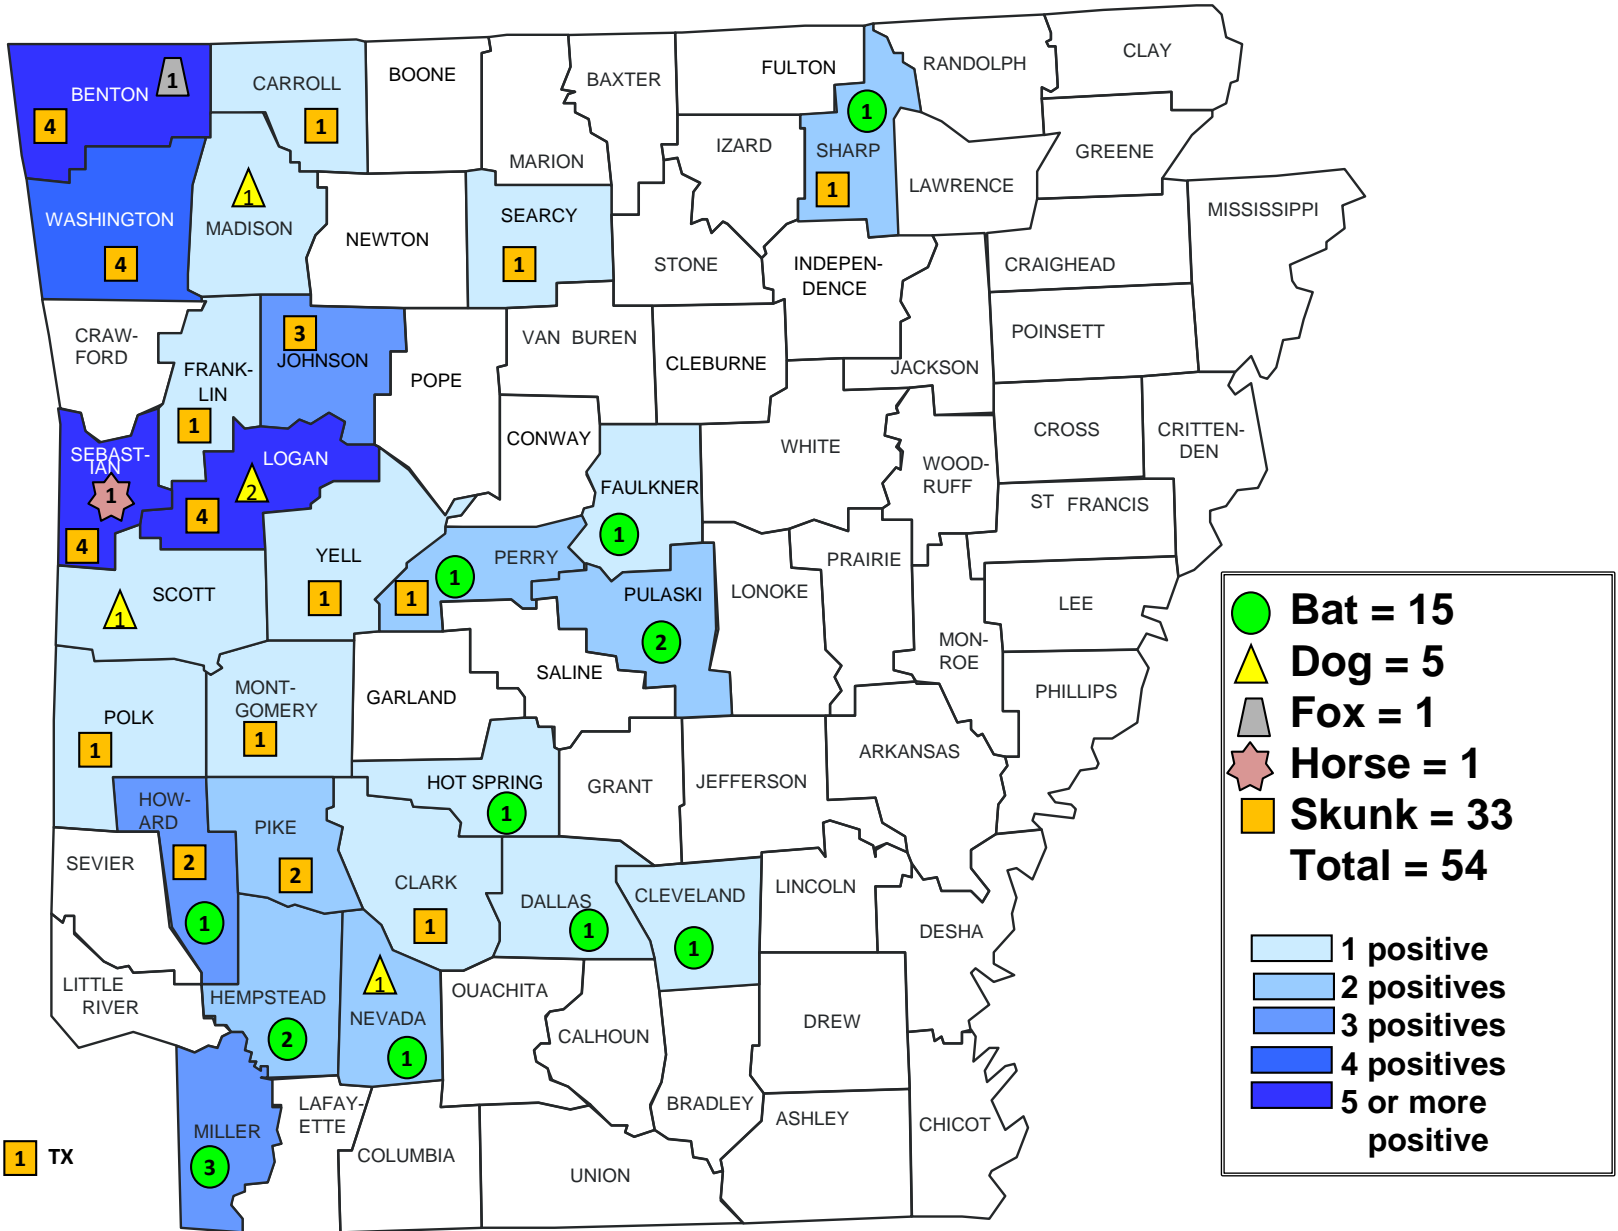

Rabies 1997

Rabies 1998

Rabies 1999

Rabies 2000

● **Bat = 7**
▲ **Dog = 1**
■ **Skunk = 24**
Total = 32

1 positive
 2 positives
 3 positives
 4 positives
 5 or more positive

Rabies 2001

● **Bat = 3**
◆ **Cat = 1**
■ **Skunk = 28**
Total = 32

1 positive
 2 positives
 3 positives
 4 positives
 5 or more positive

Rabies 2002

●	Bat = 35
◆	Cat = 3
★	Cow = 1
▲	Dog = 3
▲	Fox = 2
■	Skunk = 87
Total = 131	
	1 positive
	2 positives
	3 positives
	4 positives
	5 or more positive

Rabies 2003

Rabies 2004

Rabies 2005

	Bat = 15
	Cat = 2
	Cow = 2
	Dog = 2
	Skunk = 15
Total = 36	
	1 positive
	2 positives
	3 positives
	4 positives

Rabies 2006

● **Bat = 14**
▲ **Dog = 1**
■ **Skunk = 19**
Total = 34