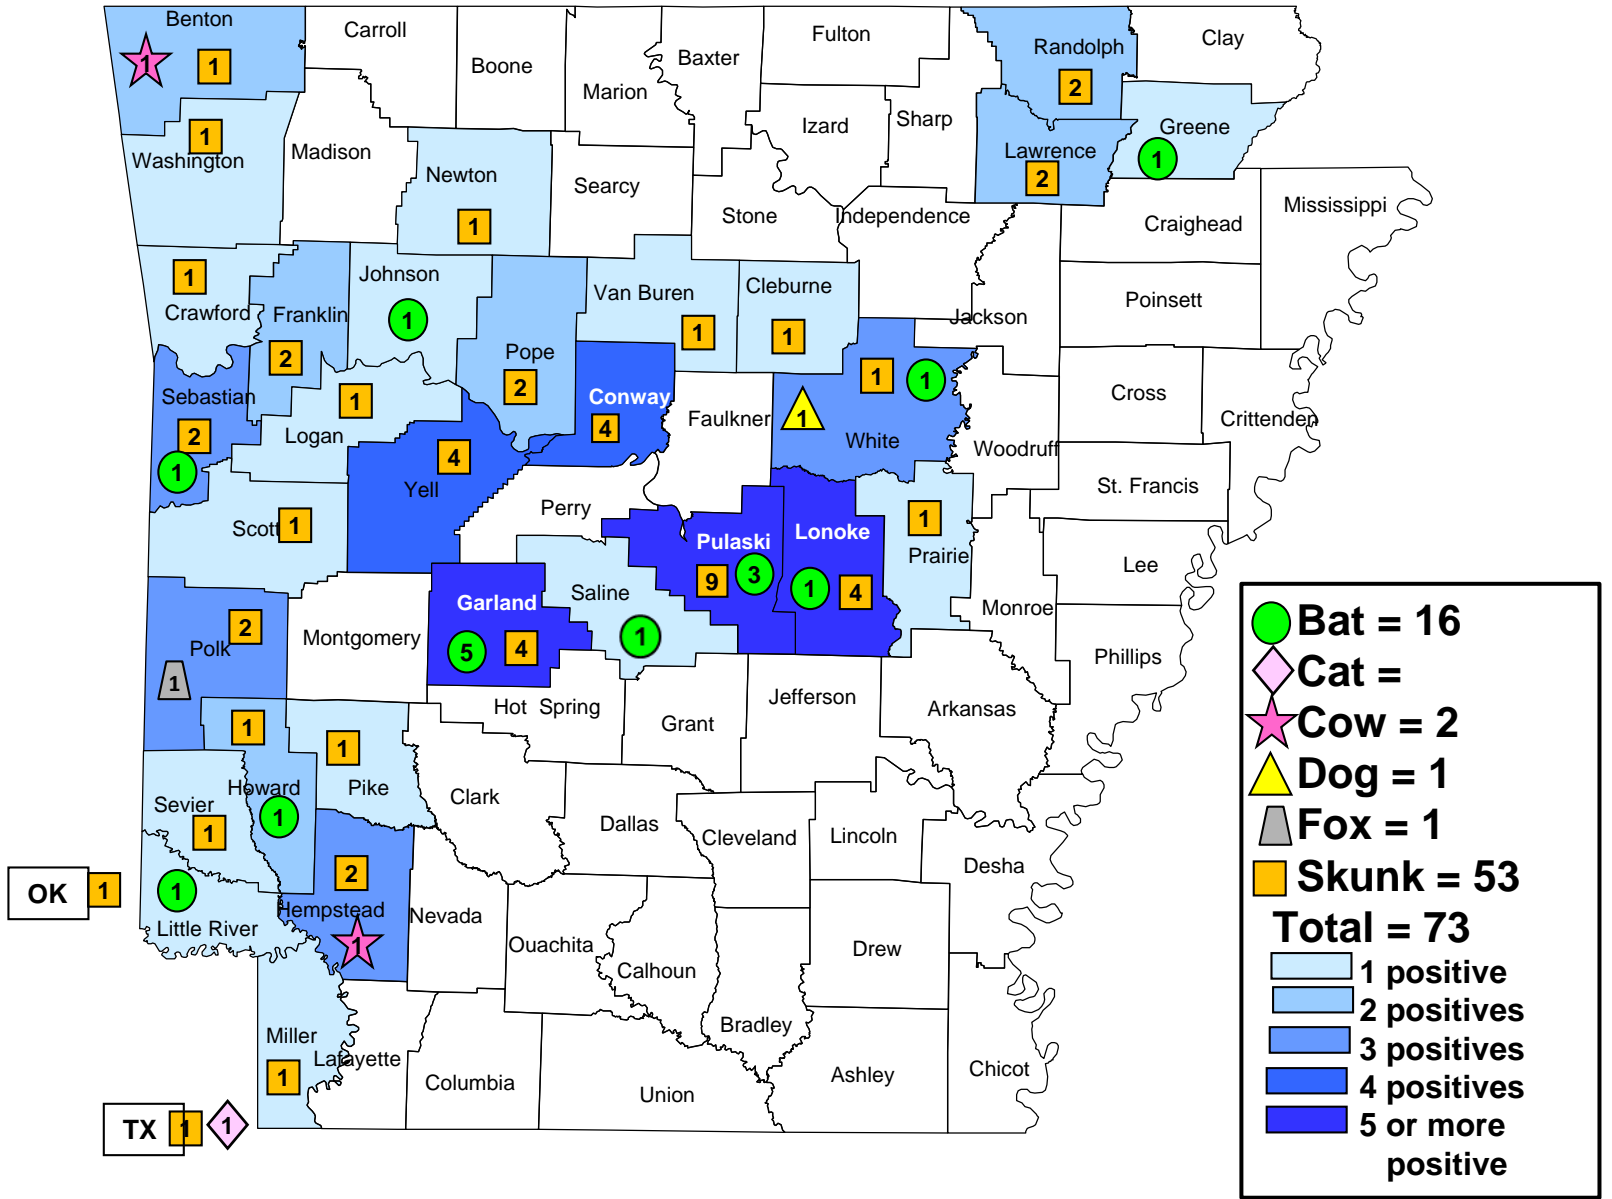

Rabies 2011

Rabies 2012

	Bat = 22
	Cat = 1
	Cow = 3
	Dog = 3
	Horse = 1
	Skunk = 101
Total = 131	
	1 positive
	2 positives
	3 positives
	4 positives
	5 or more positive

Rabies 2013

Rabies 2014

Rabies 2015

Rabies 2017

● **Bat = 22**
◆ **Cat = 1**
▲ **Dog = 1**
■ **Skunk = 19**
Total = 43

1 positive
 2 positives
 3 positives
 4 positives
 5 or more positive

Rabies 2016

● **Bat = 7**
★ **Cow =**
▲ **Dog =**
✕ **Donkey = 1**
■ **Skunk = 14**
Total = 22