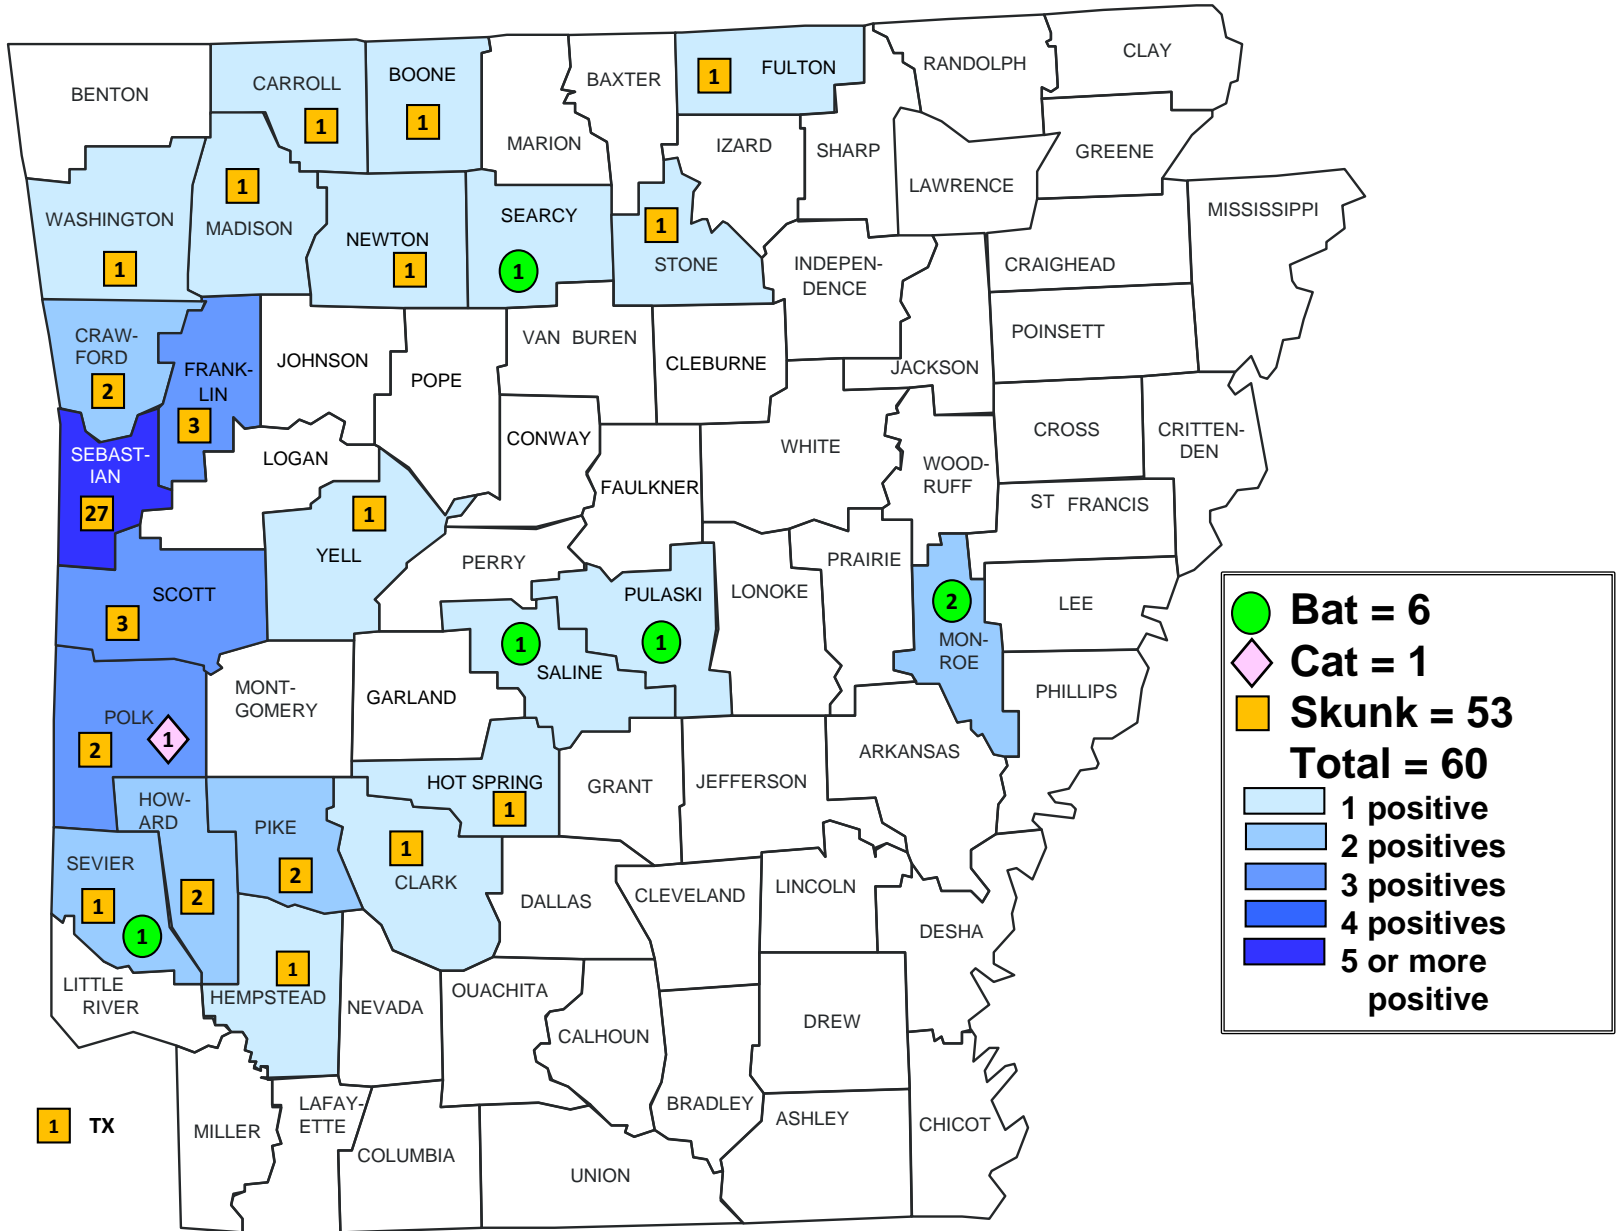

1 positive
 2 positives
 3 positives

Rabies 2007

- Bat = 7
- Cow = 1
- Dog = 1
- Fox = 1
- Skunk = 23

Total = 33

- 1 positive
- 2 positives
- 3 positives
- 4 positives
- 5 or more positive

Rabies 2008

Rabies 2009

● **Bat = 9**
▲ **Dog = 2**
■ **Skunk = 36**
Total = 47

1 positive
 2 positives
 3 positives
 4 positives
 5 or more positive

Rabies 2010

BENTON	CARROLL	BOONE	MARION	BAXTER	1	FULTON	RANDOLPH	CLAY	
WASHINGTON	MADISON	2	1	IZARD	SHARP	1	LAWRENCE	1	GREENE
CRAWFORD	FRANKLIN	JOHNSON	POPE	VAN BUREN	CLEBURNE	JACKSON	POINSETT	MISSISSIPPI	
SEBASTIAN	2	LOGAN	3	YELL	3	PERRY	PULASKI	LONOKE	PRAIRIE
SCOTT	GARLAND	SALINE	MONTEGOMERY	3	HOT SPRING	GRANT	JEFFERSON	ARKANSAS	LEE
POLK	1	HOWARD	2	PIKE	CLARK	DALLAS	CLEVELAND	LINCOLN	DESHA
SEVIER	4	6	2	NEVADA	2	OUACHITA	CALHOUN	DREW	ASHLEY
LITTLE RIVER	HEMPSTEAD	2	NEVADA	2	OUACHITA	CALHOUN	BRADLEY	ASHLEY	CHICOT
MILLER	LAFAYETTE	COLUMBIA	UNION	BRADLEY	ASHLEY	CHICOT			

Rabies 2011

Rabies 2012

	Bat = 22
	Cat = 1
	Cow = 3
	Dog = 3
	Horse = 1
	Skunk = 101
Total = 131	
	1 positive
	2 positives
	3 positives
	4 positives
	5 or more positive

Rabies 2013

Rabies 2014

Rabies 2015

Rabies 2017