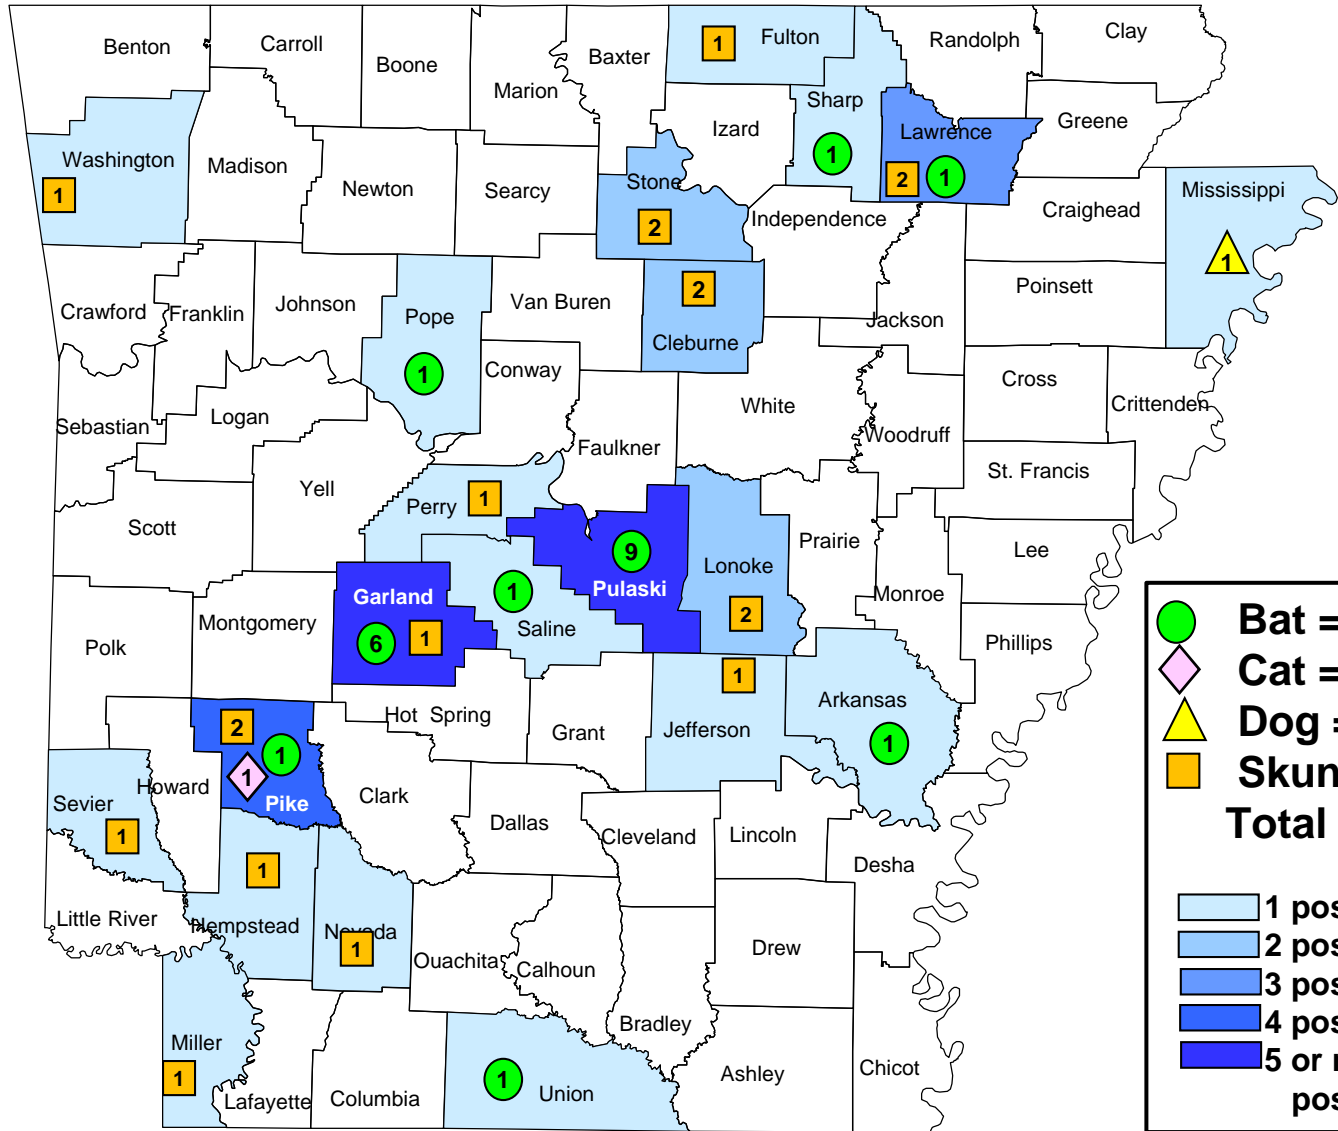

Rabies 2011

Rabies 2012

	Bat = 22
	Cat = 1
	Cow = 3
	Dog = 3
	Horse = 1
	Skunk = 101
Total = 131	
	1 positive
	2 positives
	3 positives
	4 positives
	5 or more positive

Rabies 2013

Rabies 2014

Rabies 2015

Rabies 2017

● **Bat = 22**
◆ **Cat = 1**
▲ **Dog = 1**
■ **Skunk = 19**
Total = 43

1 positive
 2 positives
 3 positives
 4 positives
 5 or more positive

Rabies 2016

● **Bat = 7**
★ **Cow =**
▲ **Dog =**
✕ **Donkey = 1**
■ **Skunk = 14**
Total = 22

1 positive
 2 positives
 3 positives
 4 positives
 5 or more positive

Rabies 2017

Rabies 2018

● **Bat = 13**
★ **Cow = 1**
▲ **Dog = 1**
■ **Skunk = 17**
Total = 32

1 positive
 2 positives
 3 positives
 4 positives
 5 or more positive