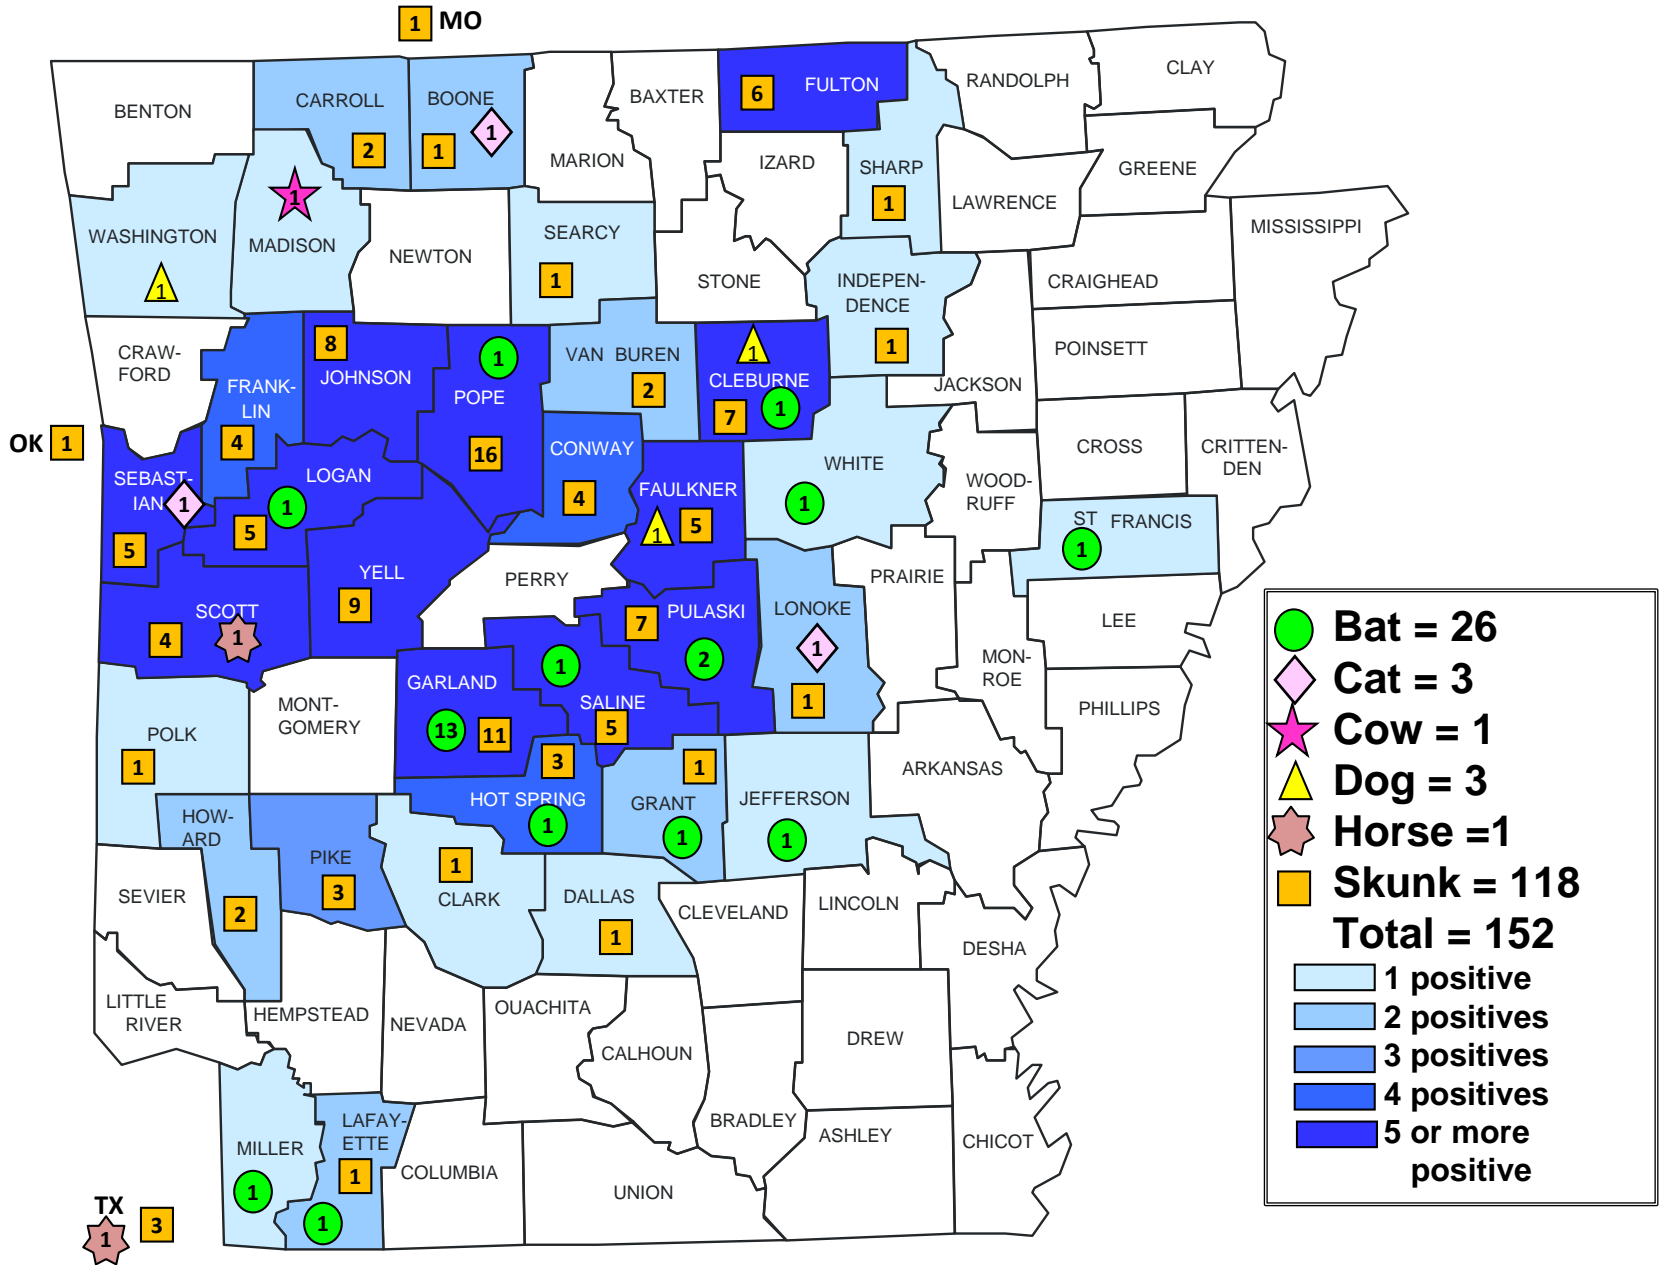

● **Bat = 9**
▲ **Dog = 2**
■ **Skunk = 36**
Total = 47

1 positive
 2 positives
 3 positives
 4 positives
 5 or more positive

Rabies 2010

BENTON	CARROLL	BOONE	MARION	BAXTER	1	FULTON	RANDOLPH	CLAY	
WASHINGTON	MADISON	2	1	IZARD	SHARP	1	LAWRENCE	1	GREENE
CRAWFORD	FRANKLIN	JOHNSON	POPE	VAN BUREN	CLEBURNE	JACKSON	POINSETT	MISSISSIPPI	
SEBASTIAN	2	LOGAN	3	YELL	3	PERRY	PULASKI	LONOKE	PRAIRIE
SCOTT	GARLAND	SALINE	MONTEGOMERY	3	HOT SPRING	GRANT	JEFFERSON	ARKANSAS	LEE
POLK	1	HOWARD	2	PIKE	CLARK	DALLAS	CLEVELAND	LINCOLN	DESHA
SEVIER	4	6	2	NEVADA	2	OUACHITA	CALHOUN	DREW	ASHLEY
LITTLE RIVER	HEMPSTEAD	2	NEVADA	2	OUACHITA	CALHOUN	BRADLEY	ASHLEY	CHICOT
MILLER	LAFAYETTE	COLUMBIA	UNION	BRADLEY	ASHLEY	CHICOT			

Rabies 2011

Rabies 2012

	Bat = 22
	Cat = 1
	Cow = 3
	Dog = 3
	Horse = 1
	Skunk = 101
Total = 131	
	1 positive
	2 positives
	3 positives
	4 positives
	5 or more positive

Rabies 2013

Rabies 2014

Rabies 2015

Rabies 2017

● **Bat = 22**
◆ **Cat = 1**
▲ **Dog = 1**
■ **Skunk = 19**
Total = 43

1 positive
 2 positives
 3 positives
 4 positives
 5 or more positive

Rabies 2016

● **Bat = 7**
★ **Cow =**
▲ **Dog =**
✕ **Donkey = 1**
■ **Skunk = 14**
Total = 22

1 positive
 2 positives
 3 positives
 4 positives
 5 or more positive

Rabies 2017

Rabies 2018

● **Bat = 13**
★ **Cow = 1**
▲ **Dog = 1**
■ **Skunk = 17**
Total = 32

1 positive
 2 positives
 3 positives
 4 positives
 5 or more positive