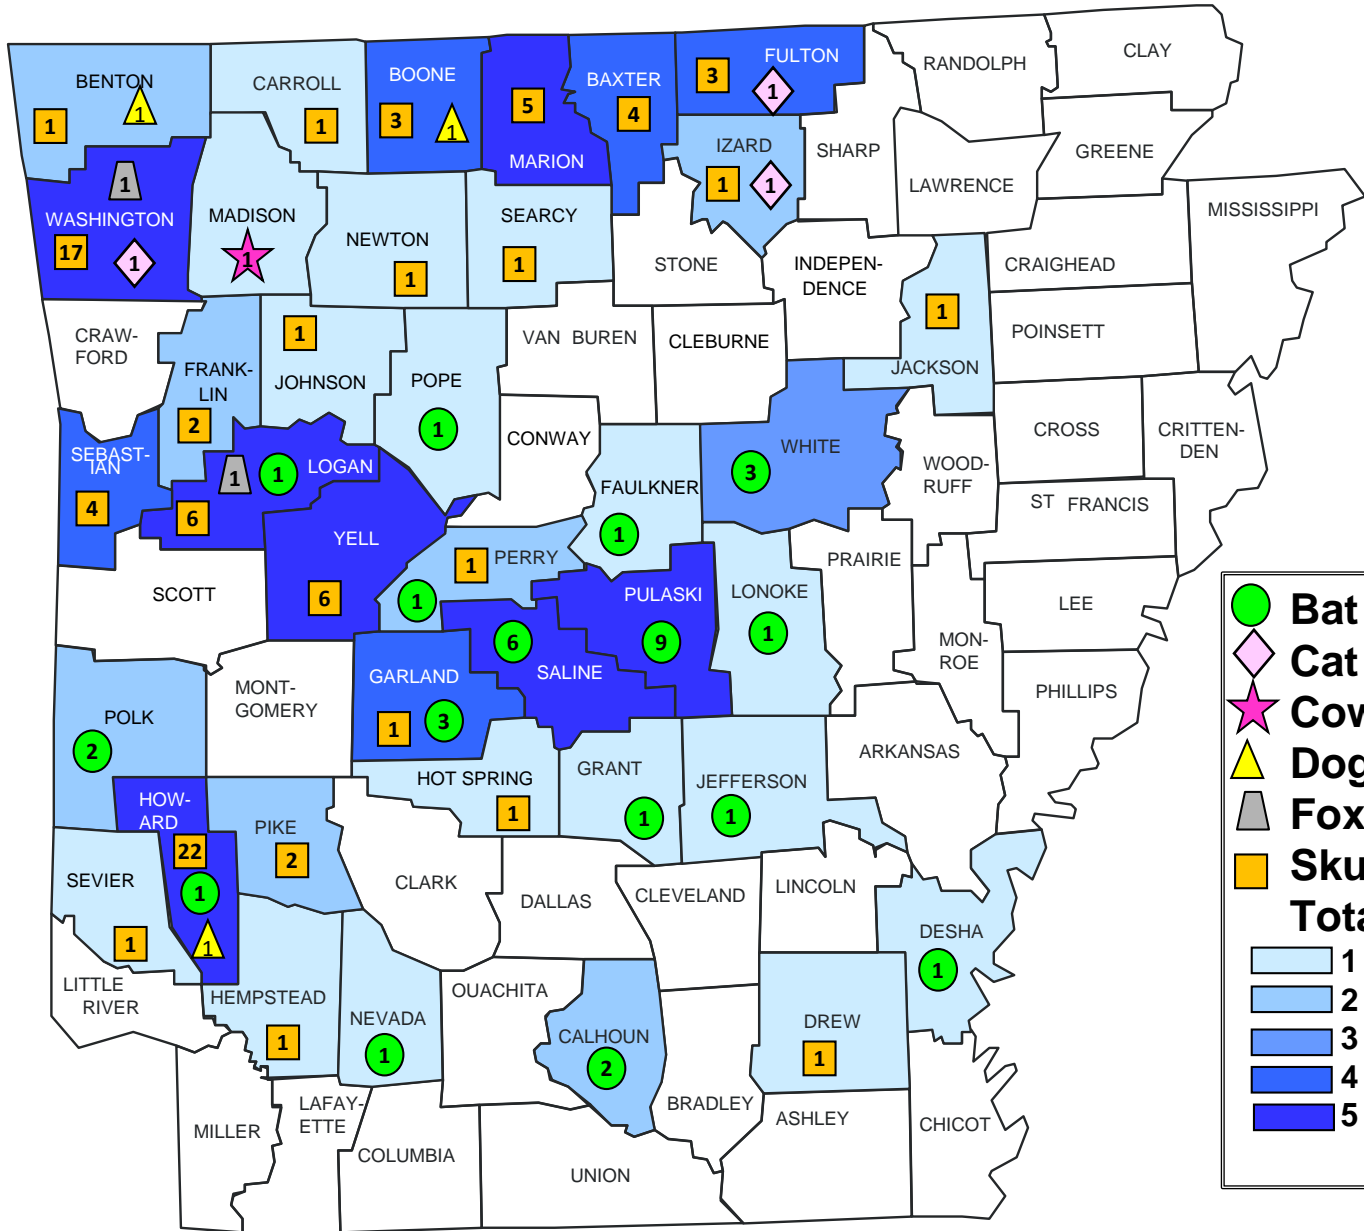

Rabies 1995

Rabies 1996

County	Positives	Species
BENTON	0	
CARROLL	1	Fox
BOONE	3	Cat
BAXTER	0	
FULTON	0	
RANDOLPH	1	Skunk
CLAY	1	Skunk
WASHINGTON	0	
MADISON	0	
NEWTON	1	Skunk
MARION	0	
IZARD	1	Skunk
SHARP	1	Skunk
LAWRENCE	0	
GREENE	0	
MISSISSIPPI	0	
CRAWFORD	0	
FRANKLIN	0	
JOHNSON	1	Cat
POPE	1	Cat
VAN BUREN	0	
CLEBURNE	1	Bat
JACKSON	0	
POINSETT	0	
SEBASTIAN	1	Skunk
LOGAN	1	Skunk
CONWAY	0	
FAULKNER	1	Bat
WHITE	1	Ferret
WOODRUFF	0	
CROSS	0	
CRITTENDEN	0	
ST FRANCIS	0	
SCOTT	1	Skunk
YELL	1	Bat
PERRY	0	
PULASKI	0	
LONOKE	0	
PRAIRIE	0	
LEE	0	
MONTGOMERY	0	
GARLAND	0	
SALINE	0	
POLK	0	
HOWARD	0	
PIKE	1	Skunk
CLARK	1	Bat
DALLAS	0	
CLEVELAND	0	
LINCOLN	0	
DESHA	0	
SEVIER	0	
LITTLE RIVER	1	Bat
HEMPSTEAD	0	
NEVADA	0	
OUACHITA	0	
CALHOUN	0	
DREW	0	
MILLER	0	
LAFAYETTE	0	
COLUMBIA	0	
UNION	2	Bat
BRADLEY	0	
ASHLEY	0	
CHICOT	0	

Rabies 1997

Rabies 1998

Rabies 1999

Rabies 2000

● **Bat = 7**
▲ **Dog = 1**
■ **Skunk = 24**
Total = 32

1 positive
 2 positives
 3 positives
 4 positives
 5 or more positive

Rabies 2001

● **Bat = 3**
◆ **Cat = 1**
■ **Skunk = 28**
Total = 32

1 positive
 2 positives
 3 positives
 4 positives
 5 or more positive

Rabies 2002

●	Bat = 35
◆	Cat = 3
★	Cow = 1
▲	Dog = 3
▲	Fox = 2
■	Skunk = 87
Total = 131	
	1 positive
	2 positives
	3 positives
	4 positives
	5 or more positive

Rabies 2003

Rabies 2004

Rabies 2005

	Bat = 15
	Cat = 2
	Cow = 2
	Dog = 2
	Skunk = 15
Total = 36	
	1 positive
	2 positives
	3 positives
	4 positives

Rabies 2006

● **Bat = 14**
▲ **Dog = 1**
■ **Skunk = 19**
Total = 34