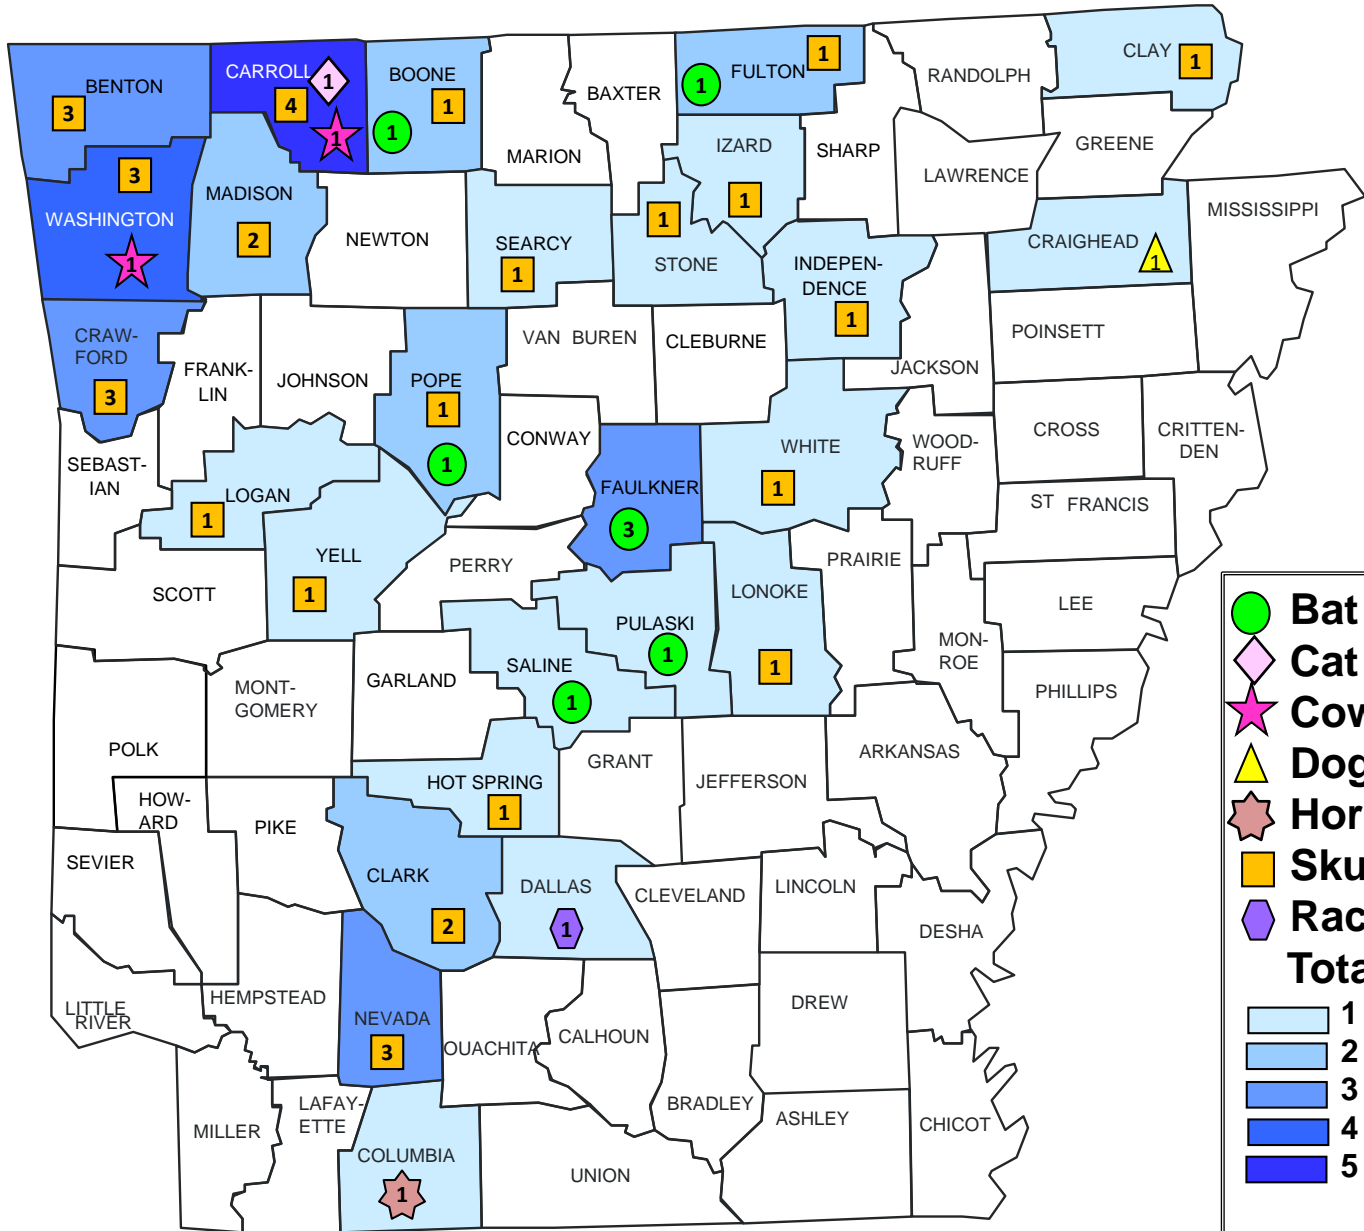

Rabies 1990

●	Bat = 9
★	Cow = 1
★	Horse = 1
■	Skunk = 28
Total = 39	
	1 positive
	2 positives
	3 positives
	4 positives
	5 or more positive

Rabies 1991

●	Bat = 13
▲	Dog = 3
▲	Fox = 1
■	Skunk = 31
Total = 48	
	1 positive
	2 positives
	3 positives
	4 positives

Rabies 1992

● **Bat = 8**
◆ **Cat = 1**
★ **Cow = 2**
▲ **Dog = 1**
★ **Horse = 1**
■ **Skunk = 33**
⬡ **Raccoon = 1**
Total = 47

1 positive
 2 positives
 3 positives
 4 positives
 5 or more positive

Rabies 1993

- **Bat = 4**
- ◆ **Cat = 4**
- ★ **Cow = 2**
- ▲ **Dog = 2**
- **Skunk = 30**

Total = 42

- 1 positive**
- 2 positives**
- 3 positives**
- 4 positives**
- 5 or more positive**

Rabies 1994

	Bat = 2
	Cat = 1
	Cow = 4
	Dog = 3
	Skunk = 28
Total = 38	
	1 positive
	2 positives
	3 positives
	4 positives
	5 or more positive

Rabies 1995

Rabies 1996

County	Positives	Species
BENTON	0	
CARROLL	1	Fox
BOONE	3	Cat
BAXTER	0	
FULTON	0	
RANDOLPH	1	Skunk
CLAY	1	Skunk
WASHINGTON	0	
MADISON	0	
NEWTON	1	Skunk
MARION	0	
IZARD	1	Skunk
SHARP	1	Skunk
LAWRENCE	0	
GREENE	0	
MISSISSIPPI	0	
CRAWFORD	0	
FRANKLIN	0	
JOHNSON	1	Cat
POPE	1	Cat
VAN BUREN	0	
CLEBURNE	1	Bat
JACKSON	0	
POINSETT	0	
SEBASTIAN	1	Skunk
LOGAN	1	Skunk
CONWAY	0	
FAULKNER	1	Bat
WHITE	1	Ferret
WOODRUFF	0	
CROSS	0	
CRITTENDEN	0	
ST FRANCIS	0	
SCOTT	1	Skunk
YELL	1	Bat
PERRY	0	
PULASKI	0	
LONOKE	0	
PRAIRIE	0	
LEE	0	
MONTGOMERY	0	
GARLAND	0	
SALINE	0	
POLK	0	
HOWARD	0	
PIKE	1	Skunk
CLARK	1	Bat
DALLAS	0	
CLEVELAND	0	
LINCOLN	0	
DESHA	0	
SEVIER	0	
LITTLE RIVER	1	Bat
HEMPSTEAD	0	
NEVADA	0	
OUACHITA	0	
CALHOUN	0	
DREW	0	
MILLER	0	
LAFAYETTE	0	
COLUMBIA	0	
UNION	2	Bat
BRADLEY	0	
ASHLEY	0	
CHICOT	0	