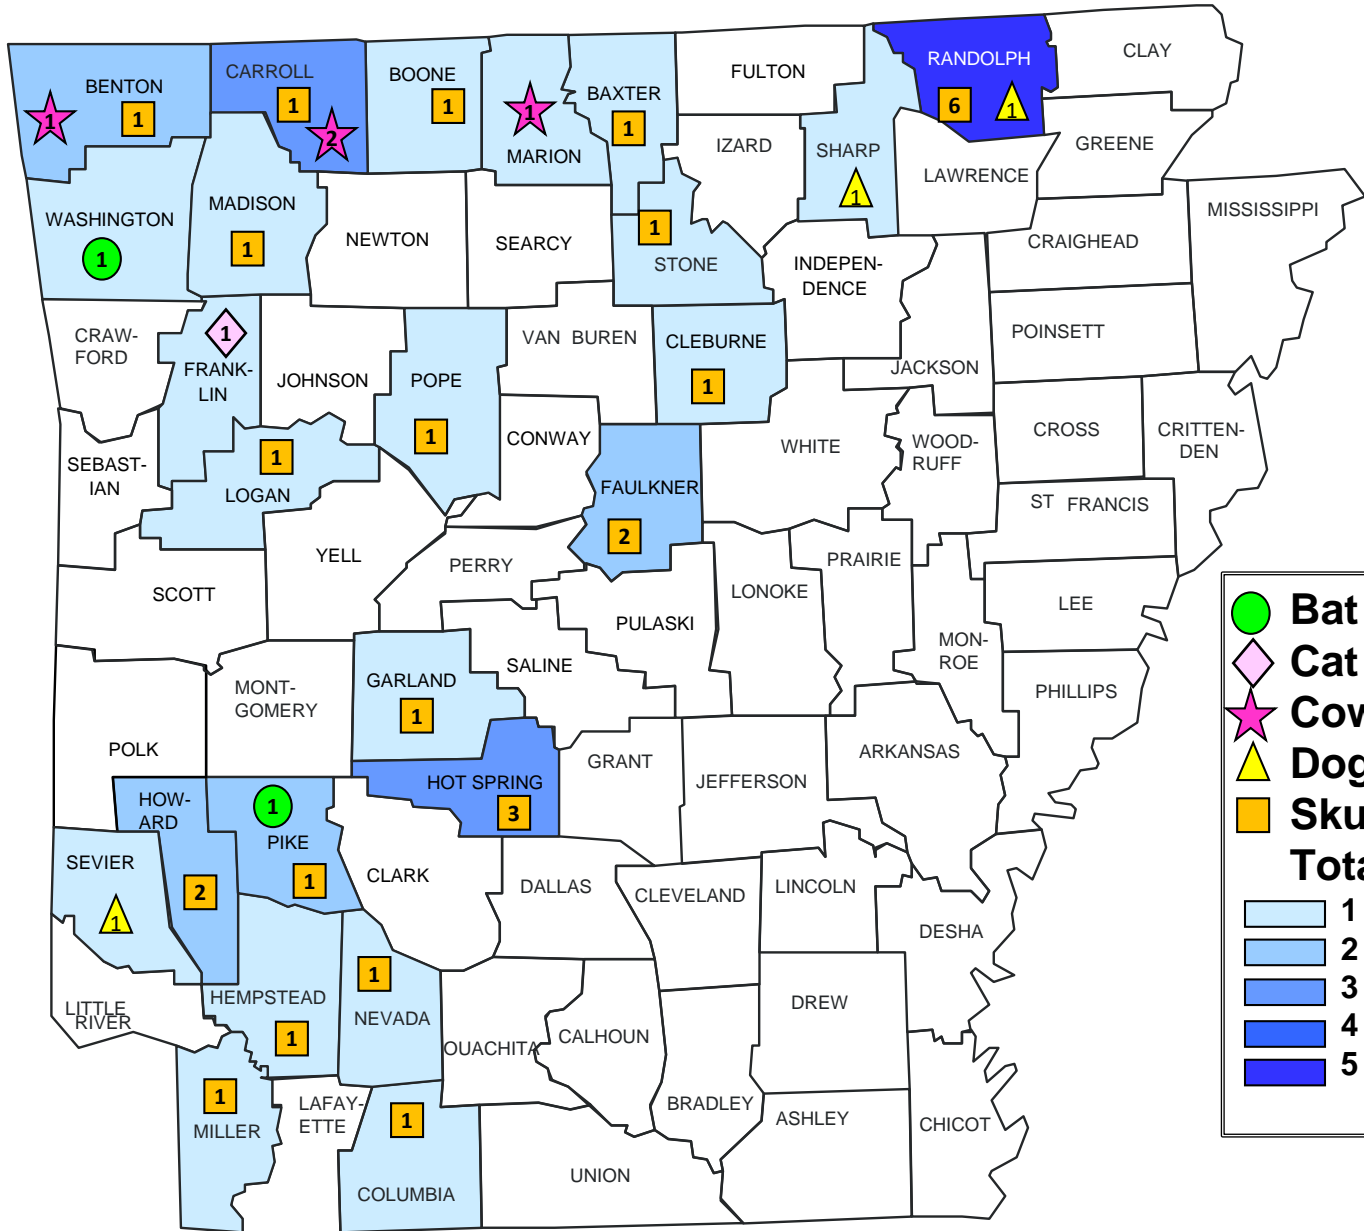

Rabies 1990

●	Bat = 9
★	Cow = 1
★	Horse = 1
■	Skunk = 28
Total = 39	
	1 positive
	2 positives
	3 positives
	4 positives
	5 or more positive

Rabies 1991

●	Bat = 13
▲	Dog = 3
▲	Fox = 1
■	Skunk = 31
Total = 48	
	1 positive
	2 positives
	3 positives
	4 positives

Rabies 1992

● **Bat = 8**
◆ **Cat = 1**
★ **Cow = 2**
▲ **Dog = 1**
★ **Horse = 1**
■ **Skunk = 33**
⬡ **Raccoon = 1**
Total = 47

1 positive
 2 positives
 3 positives
 4 positives
 5 or more positive

Rabies 1993

- **Bat = 4**
- ◆ **Cat = 4**
- ★ **Cow = 2**
- ▲ **Dog = 2**
- **Skunk = 30**

Total = 42

- 1 positive**
- 2 positives**
- 3 positives**
- 4 positives**
- 5 or more positive**

Rabies 1994

	Bat = 2
	Cat = 1
	Cow = 4
	Dog = 3
	Skunk = 28
Total = 38	
	1 positive
	2 positives
	3 positives
	4 positives
	5 or more positive

Rabies 1995

Rabies 1996

County	Positives	Species
BENTON	0	
CARROLL	1	Fox
BOONE	3	Cat
BAXTER	0	
FULTON	0	
RANDOLPH	1	Skunk
CLAY	1	Skunk
WASHINGTON	0	
MADISON	0	
NEWTON	1	Skunk
MARION	0	
IZARD	1	Skunk
SHARP	1	Skunk
LAWRENCE	0	
GREENE	0	
MISSISSIPPI	0	
CRAWFORD	0	
FRANKLIN	0	
JOHNSON	1	Cat
POPE	1	Cat
VAN BUREN	0	
CLEBURNE	1	Bat
JACKSON	0	
POINSETT	0	
SEBASTIAN	1	Skunk
LOGAN	1	Skunk
CONWAY	0	
FAULKNER	1	Bat
WHITE	1	Ferret
WOODRUFF	0	
CROSS	0	
CRITTENDEN	0	
ST FRANCIS	0	
SCOTT	1	Skunk
YELL	1	Bat
PERRY	0	
PULASKI	0	
LONOKE	0	
PRAIRIE	0	
LEE	0	
MONTGOMERY	0	
GARLAND	0	
SALINE	0	
POLK	0	
HOWARD	0	
PIKE	1	Skunk
CLARK	1	Bat
DALLAS	0	
CLEVELAND	0	
LINCOLN	0	
DESHA	0	
SEVIER	0	
LITTLE RIVER	1	Bat
HEMPSTEAD	0	
NEVADA	0	
OUACHITA	0	
CALHOUN	0	
DREW	0	
MILLER	0	
LAFAYETTE	0	
COLUMBIA	0	
UNION	2	Bat
BRADLEY	0	
ASHLEY	0	
CHICOT	0	