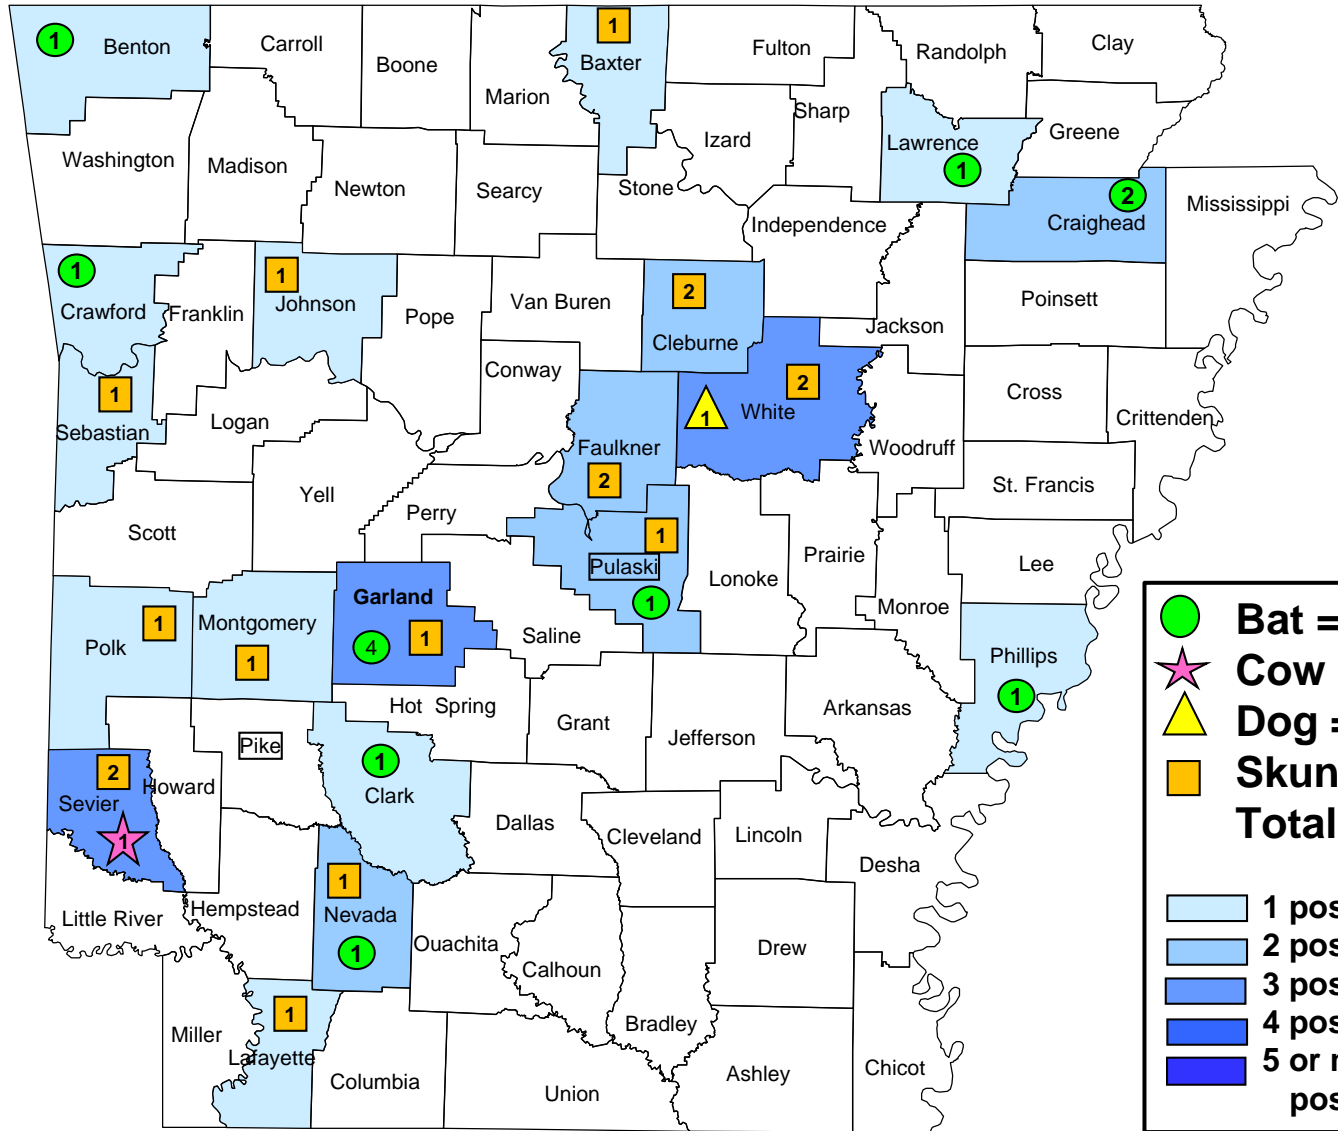

Rabies 2011

Rabies 2012

	Bat = 22
	Cat = 1
	Cow = 3
	Dog = 3
	Horse = 1
	Skunk = 101
Total = 131	
	1 positive
	2 positives
	3 positives
	4 positives
	5 or more positive

Rabies 2013

Rabies 2014

Rabies 2015

Rabies 2017

● **Bat = 22**
◆ **Cat = 1**
▲ **Dog = 1**
■ **Skunk = 19**
Total = 43

1 positive
 2 positives
 3 positives
 4 positives
 5 or more positive

Rabies 2016

● **Bat = 7**
★ **Cow =**
▲ **Dog =**
✕ **Donkey = 1**
■ **Skunk = 14**
Total = 22

1 positive
 2 positives
 3 positives
 4 positives
 5 or more positive

Rabies 2017

Rabies 2018

● **Bat = 13**
★ **Cow = 1**
▲ **Dog = 1**
■ **Skunk = 17**
Total = 32

1 positive
 2 positives
 3 positives
 4 positives
 5 or more positive