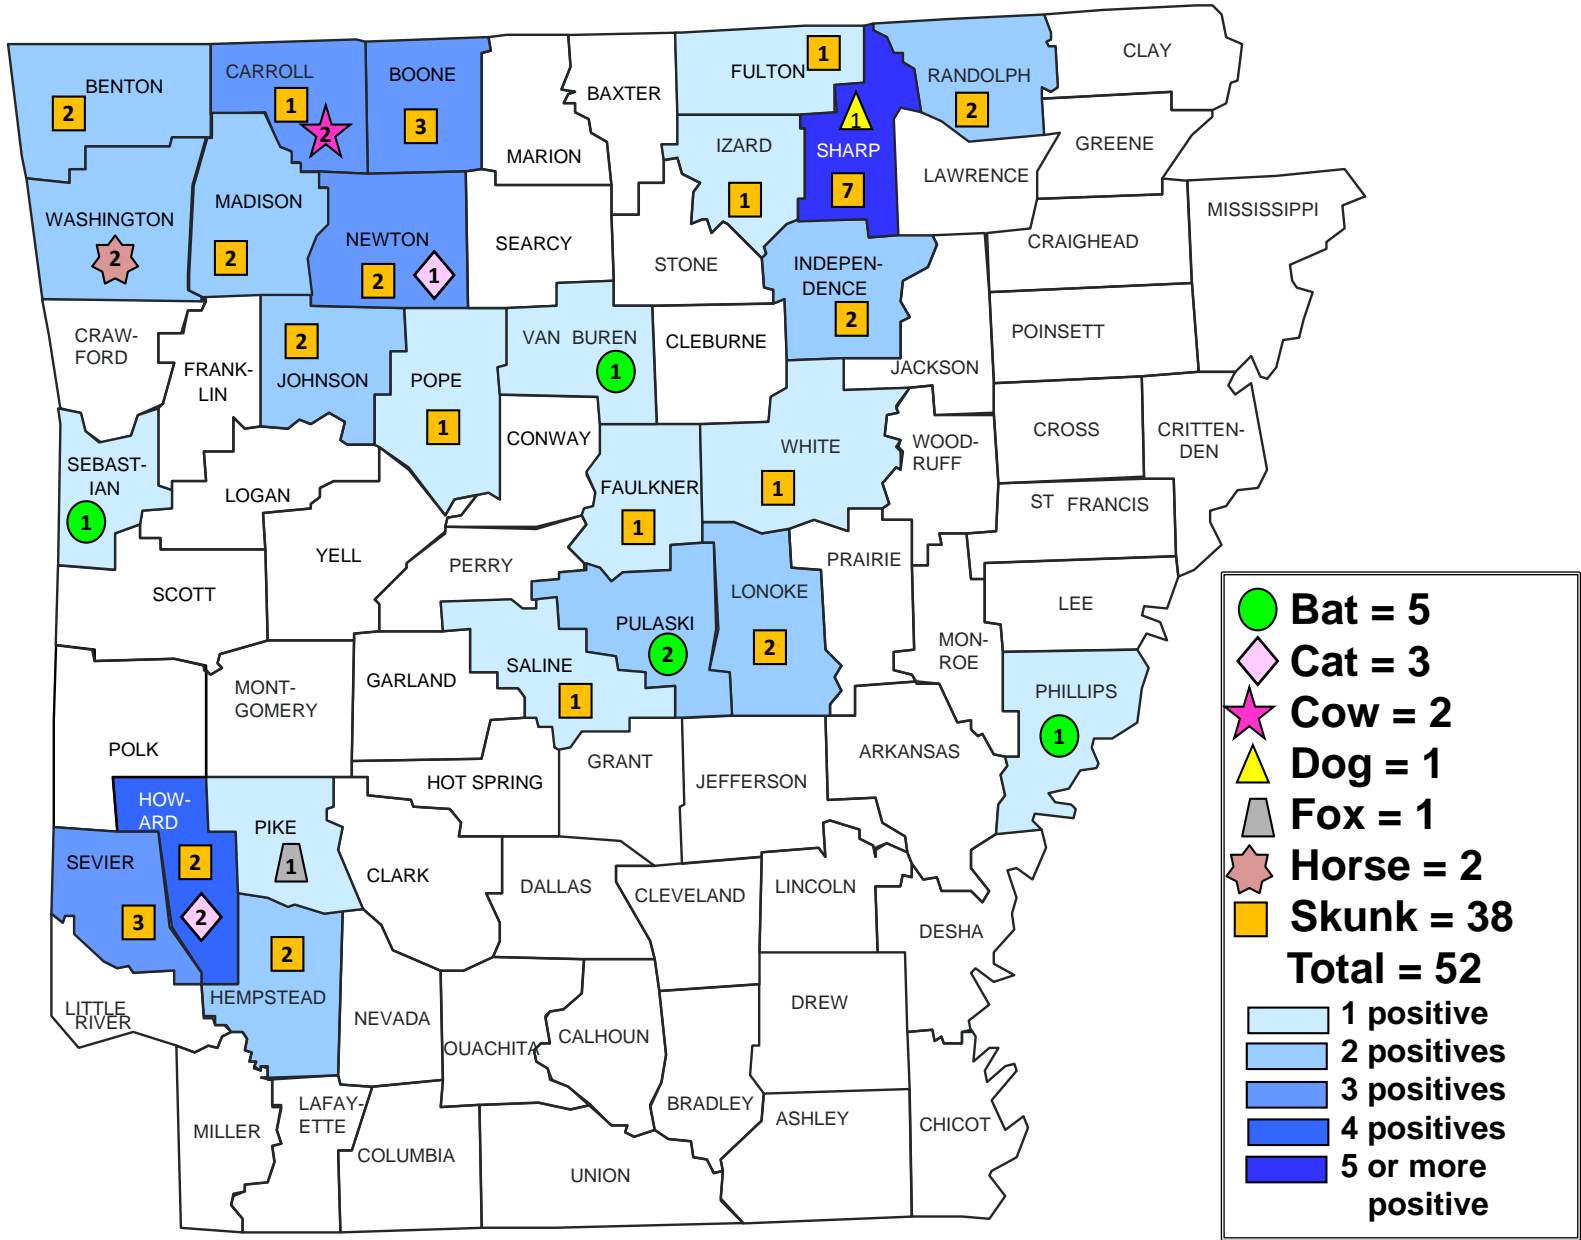

Rabies 1990

●	Bat = 9
★	Cow = 1
★	Horse = 1
■	Skunk = 28
Total = 39	
	1 positive
	2 positives
	3 positives
	4 positives
	5 or more positive

Rabies 1991

●	Bat = 13
▲	Dog = 3
▲	Fox = 1
■	Skunk = 31
Total = 48	
	1 positive
	2 positives
	3 positives
	4 positives

Rabies 1992

● **Bat = 8**
◆ **Cat = 1**
★ **Cow = 2**
▲ **Dog = 1**
★ **Horse = 1**
■ **Skunk = 33**
⬡ **Raccoon = 1**
Total = 47

1 positive
 2 positives
 3 positives
 4 positives
 5 or more positive

Rabies 1993

- **Bat = 4**
- ◆ **Cat = 4**
- ★ **Cow = 2**
- ▲ **Dog = 2**
- **Skunk = 30**

Total = 42

- 1 positive**
- 2 positives**
- 3 positives**
- 4 positives**
- 5 or more positive**

Rabies 1994

	Bat = 2
	Cat = 1
	Cow = 4
	Dog = 3
	Skunk = 28
Total = 38	
	1 positive
	2 positives
	3 positives
	4 positives
	5 or more positive

Rabies 1995

Rabies 1996

County	Positives	Species
BENTON	0	
CARROLL	1	Fox
BOONE	3	Cat
BAXTER	0	
FULTON	0	
RANDOLPH	1	Skunk
CLAY	1	Skunk
WASHINGTON	0	
MADISON	0	
NEWTON	1	Skunk
MARION	0	
IZARD	1	Skunk
SHARP	1	Skunk
LAWRENCE	0	
GREENE	0	
MISSISSIPPI	0	
CRAWFORD	0	
FRANKLIN	0	
JOHNSON	1	Cat
POPE	1	Cat
VAN BUREN	0	
CLEBURNE	1	Bat
JACKSON	0	
POINSETT	0	
SEBASTIAN	1	Skunk
LOGAN	1	Skunk
CONWAY	0	
FAULKNER	1	Bat
WHITE	1	Ferret
WOODRUFF	0	
CROSS	0	
CRITTENDEN	0	
ST FRANCIS	0	
SCOTT	1	Skunk
YELL	1	Bat
PERRY	0	
PULASKI	0	
LONOKE	0	
PRAIRIE	0	
LEE	0	
MONTGOMERY	0	
GARLAND	0	
SALINE	0	
POLK	0	
HOWARD	0	
PIKE	1	Skunk
CLARK	1	Bat
DALLAS	0	
CLEVELAND	0	
LINCOLN	0	
DESHA	0	
SEVIER	0	
LITTLE RIVER	1	Bat
HEMPSTEAD	0	
NEVADA	0	
OUACHITA	0	
CALHOUN	0	
DREW	0	
MILLER	0	
LAFAYETTE	0	
COLUMBIA	0	
UNION	2	Bat
BRADLEY	0	
ASHLEY	0	
CHICOT	0	