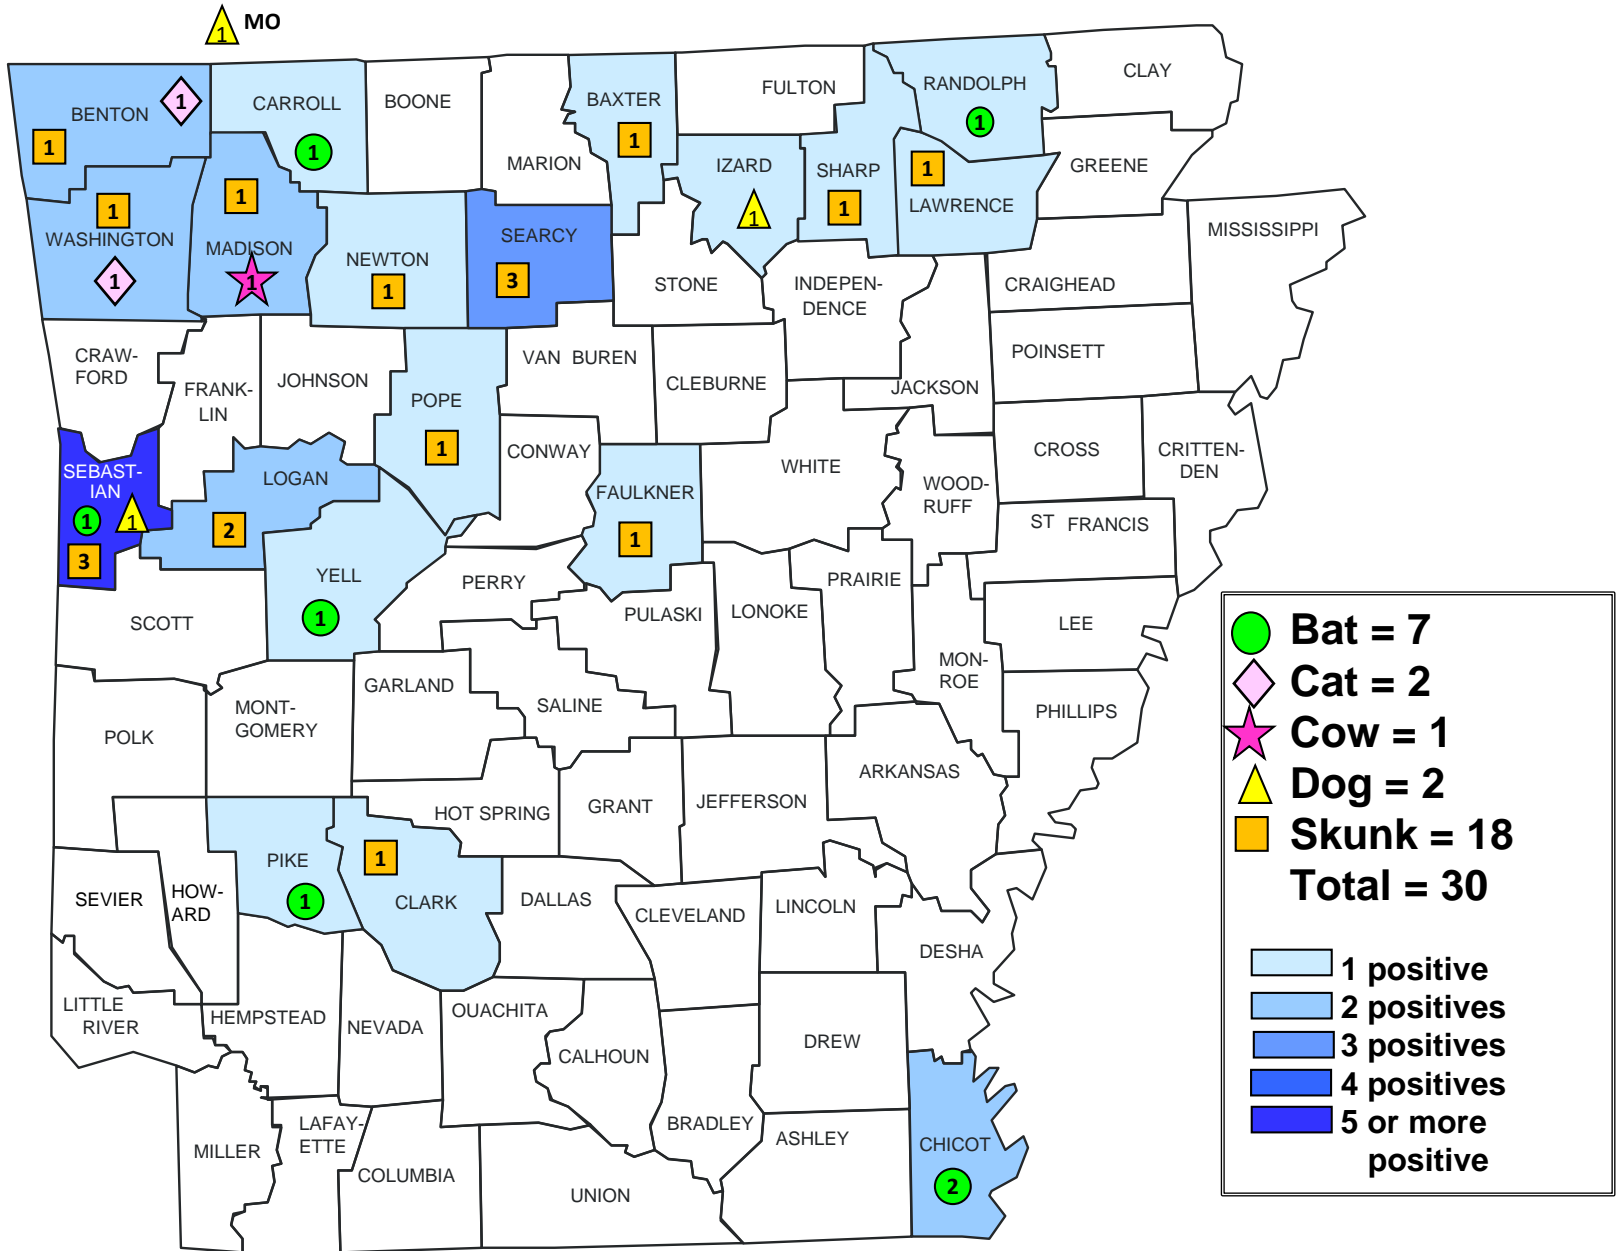

Rabies 1992

● **Bat = 8**
◆ **Cat = 1**
★ **Cow = 2**
▲ **Dog = 1**
★ **Horse = 1**
■ **Skunk = 33**
⬡ **Raccoon = 1**
Total = 47

1 positive
 2 positives
 3 positives
 4 positives
 5 or more positive

Rabies 1993

- **Bat = 4**
- ◆ **Cat = 4**
- ★ **Cow = 2**
- ▲ **Dog = 2**
- **Skunk = 30**

Total = 42

- 1 positive**
- 2 positives**
- 3 positives**
- 4 positives**
- 5 or more positive**

Rabies 1994

	Bat = 2
	Cat = 1
	Cow = 4
	Dog = 3
	Skunk = 28
Total = 38	
	1 positive
	2 positives
	3 positives
	4 positives
	5 or more positive

Rabies 1995

Rabies 1996

County	Positives	Species
BENTON	0	
CARROLL	1	Fox
BOONE	3	Cat
BAXTER	0	
FULTON	0	
RANDOLPH	1	Skunk
CLAY	1	Skunk
WASHINGTON	0	
MADISON	0	
NEWTON	1	Skunk
MARION	0	
IZARD	1	Skunk
SHARP	1	Skunk
LAWRENCE	0	
GREENE	0	
MISSISSIPPI	0	
CRAWFORD	0	
FRANKLIN	0	
JOHNSON	1	Cat
POPE	1	Cat
VAN BUREN	0	
CLEBURNE	1	Bat
JACKSON	0	
POINSETT	0	
SEBASTIAN	1	Skunk
LOGAN	1	Skunk
CONWAY	0	
FAULKNER	1	Bat
WHITE	1	Ferret
WOODRUFF	0	
CROSS	0	
CRITTENDEN	0	
ST FRANCIS	0	
SCOTT	1	Skunk
YELL	1	Bat
PERRY	0	
PULASKI	0	
LONOKE	0	
PRAIRIE	0	
LEE	0	
MONTGOMERY	0	
GARLAND	0	
SALINE	0	
POLK	0	
HOWARD	0	
PIKE	1	Skunk
CLARK	1	Bat
DALLAS	0	
CLEVELAND	0	
LINCOLN	0	
DESHA	0	
SEVIER	0	
LITTLE RIVER	1	Bat
HEMPSTEAD	0	
NEVADA	0	
OUACHITA	0	
CALHOUN	0	
DREW	0	
MILLER	0	
LAFAYETTE	0	
COLUMBIA	0	
UNION	2	Bat
BRADLEY	0	
ASHLEY	0	
CHICOT	0	

Rabies 1997

Rabies 1998

Rabies 1999

Rabies 2000

● **Bat = 7**
▲ **Dog = 1**
■ **Skunk = 24**
Total = 32

1 positive
 2 positives
 3 positives
 4 positives
 5 or more positive

Rabies 2001

● **Bat = 3**
◆ **Cat = 1**
■ **Skunk = 28**
Total = 32