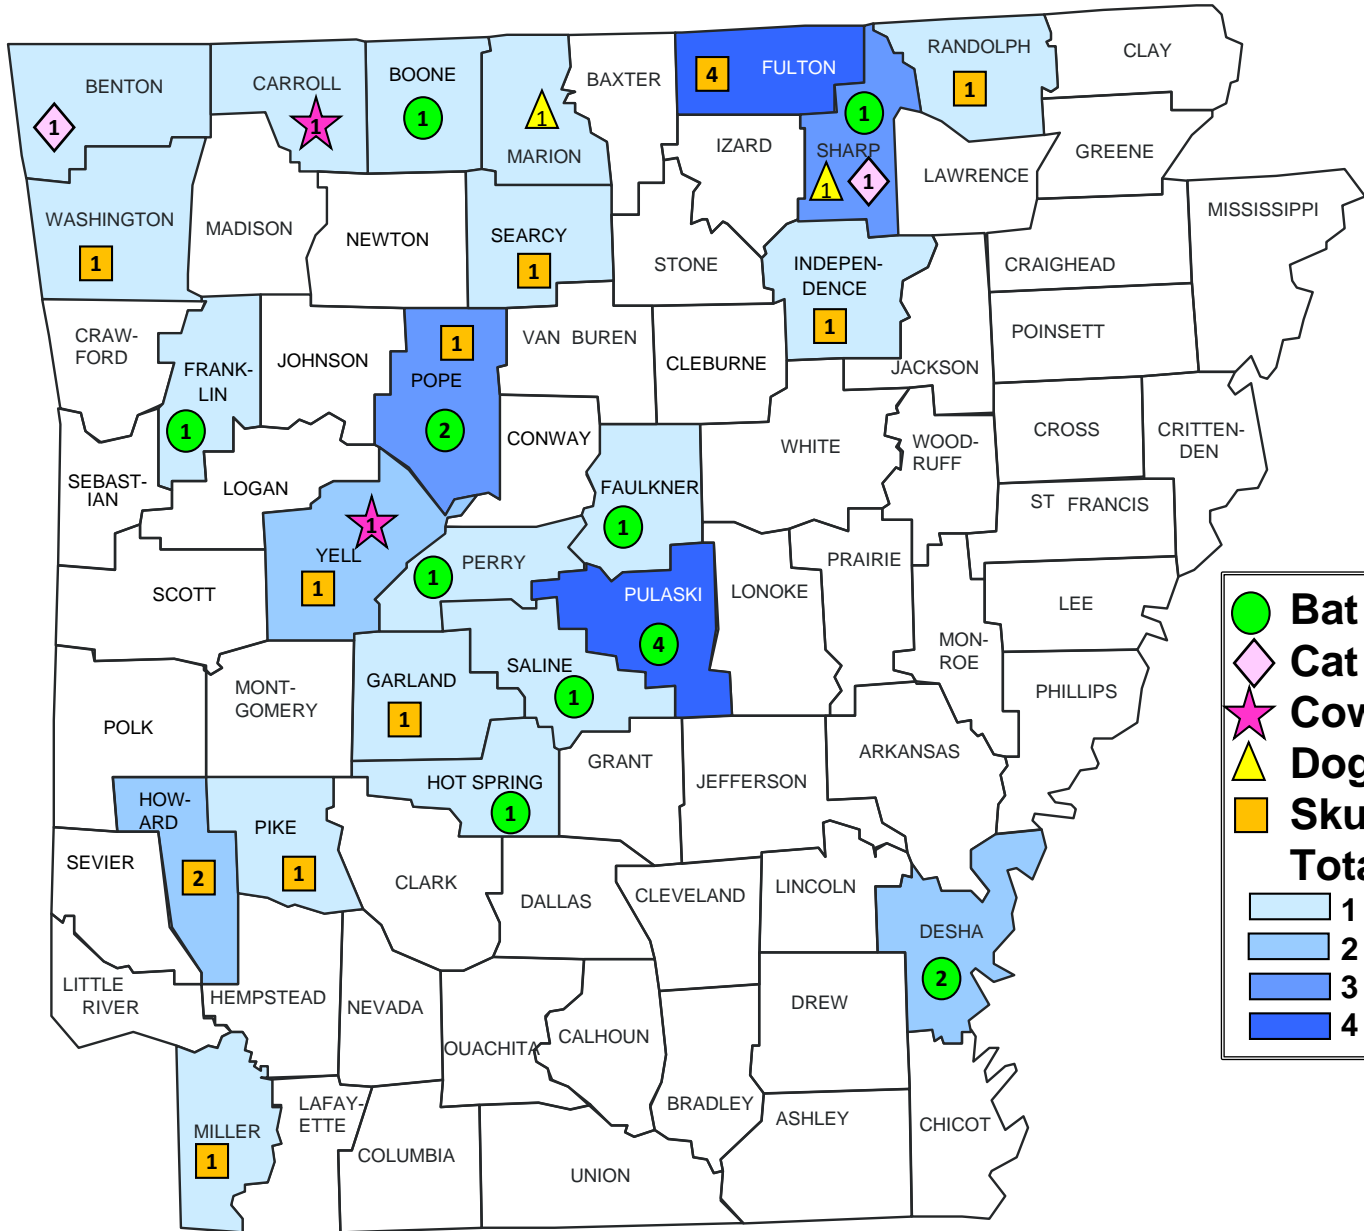

Rabies 1997

Rabies 1998

Rabies 1999

Rabies 2000

● **Bat = 7**
▲ **Dog = 1**
■ **Skunk = 24**
Total = 32

1 positive
 2 positives
 3 positives
 4 positives
 5 or more positive

Rabies 2001

● **Bat = 3**
◆ **Cat = 1**
■ **Skunk = 28**
Total = 32

1 positive
 2 positives
 3 positives
 4 positives
 5 or more positive

Rabies 2002

●	Bat = 35
◆	Cat = 3
★	Cow = 1
▲	Dog = 3
▲	Fox = 2
■	Skunk = 87
Total = 131	
	1 positive
	2 positives
	3 positives
	4 positives
	5 or more positive

Rabies 2003

Rabies 2004

Rabies 2005

	Bat = 15
	Cat = 2
	Cow = 2
	Dog = 2
	Skunk = 15
Total = 36	
	1 positive
	2 positives
	3 positives
	4 positives

Rabies 2006

● **Bat = 14**
▲ **Dog = 1**
■ **Skunk = 19**
Total = 34

1 positive
 2 positives
 3 positives

Rabies 2007

- Bat = 7
- Cow = 1
- Dog = 1
- Fox = 1
- Skunk = 23

Total = 33

- 1 positive
- 2 positives
- 3 positives
- 4 positives
- 5 or more positive

Rabies 2008

Rabies 2009