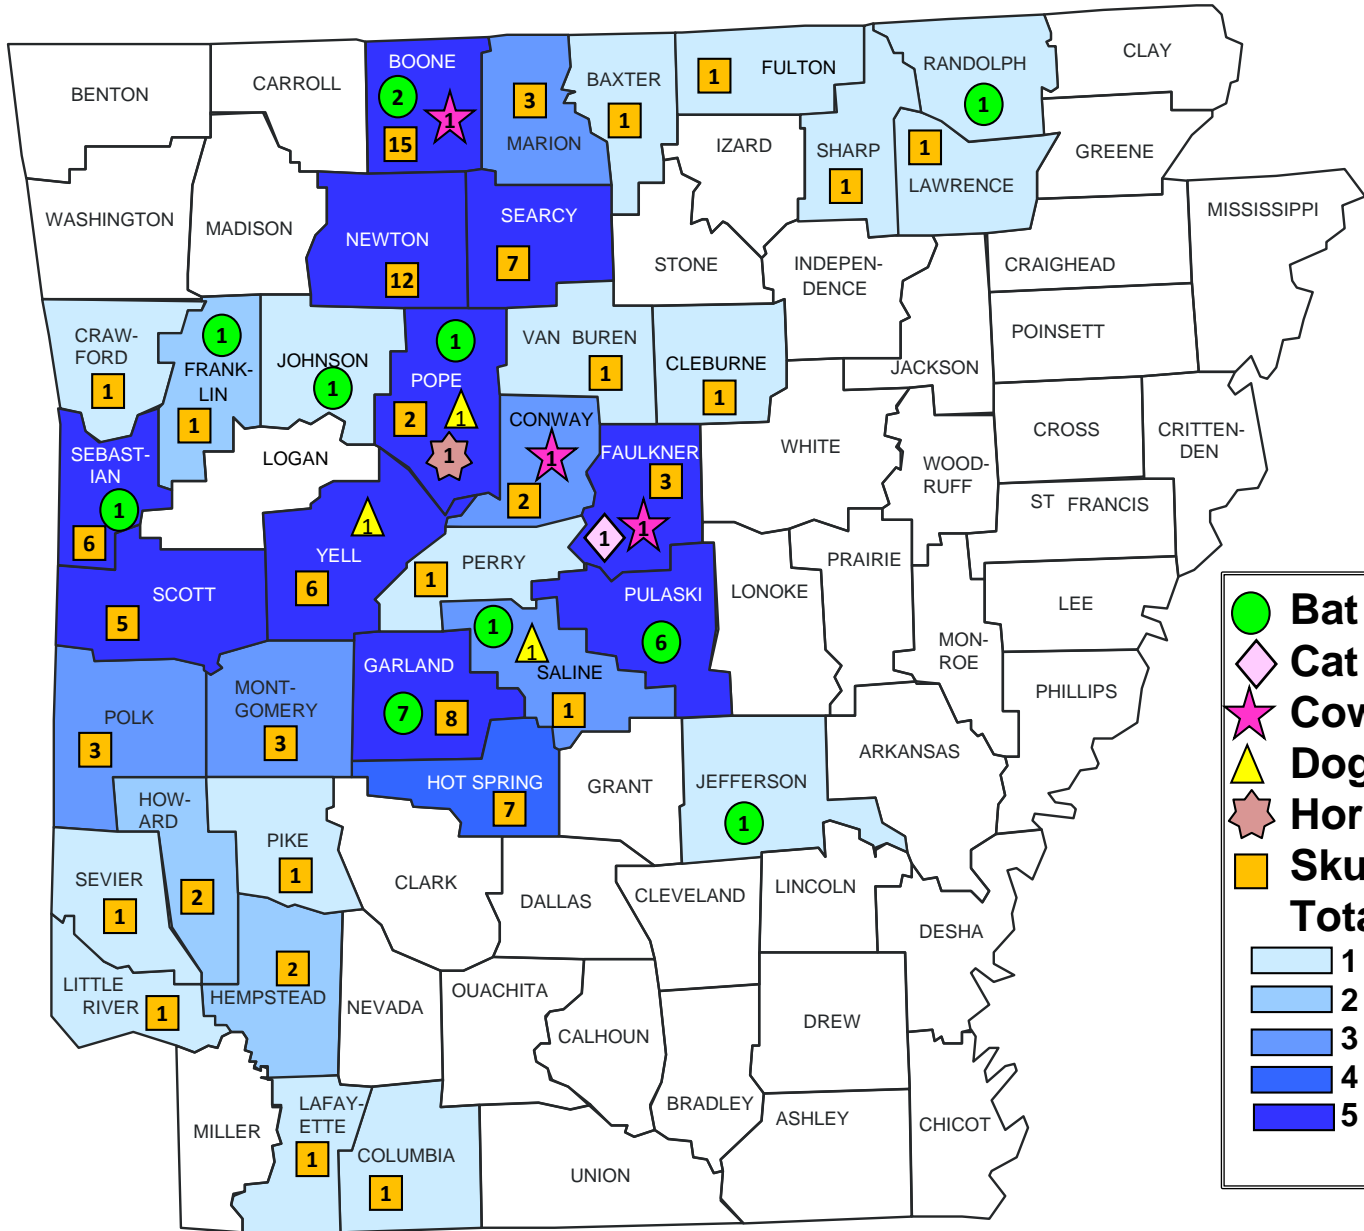

1 positive
 2 positives
 3 positives

Rabies 2007

- Bat = 7
- Cow = 1
- Dog = 1
- Fox = 1
- Skunk = 23

Total = 33

- 1 positive
- 2 positives
- 3 positives
- 4 positives
- 5 or more positive

Rabies 2008

Rabies 2009

● **Bat = 9**
▲ **Dog = 2**
■ **Skunk = 36**
Total = 47

1 positive
 2 positives
 3 positives
 4 positives
 5 or more positive

Rabies 2010

BENTON	CARROLL	BOONE	MARION	BAXTER	1	FULTON	RANDOLPH	CLAY	
WASHINGTON	MADISON	2	1	IZARD	SHARP	1	LAWRENCE	1	GREENE
CRAWFORD	FRANKLIN	JOHNSON	POPE	VAN BUREN	CLEBURNE	JACKSON	POINSETT	MISSISSIPPI	
SEBASTIAN	2	LOGAN	3	YELL	3	PERRY	PULASKI	LONOKE	PRAIRIE
SCOTT	GARLAND	SALINE	MONTEGOMERY	3	HOT SPRING	GRANT	JEFFERSON	ARKANSAS	LEE
POLK	1	HOWARD	2	PIKE	CLARK	DALLAS	CLEVELAND	LINCOLN	DESHA
SEVIER	4	6	2	NEVADA	2	OUACHITA	CALHOUN	DREW	ASHLEY
LITTLE RIVER	HEMPSTEAD	2	NEVADA	2	OUACHITA	CALHOUN	BRADLEY	ASHLEY	CHICOT
MILLER	LAFAYETTE	COLUMBIA	UNION	BRADLEY	ASHLEY	CHICOT			

Rabies 2011

Rabies 2012

	Bat = 22
	Cat = 1
	Cow = 3
	Dog = 3
	Horse = 1
	Skunk = 101
Total = 131	
	1 positive
	2 positives
	3 positives
	4 positives
	5 or more positive

Rabies 2013

Rabies 2014

Rabies 2015

Rabies 2017

● **Bat = 22**
◆ **Cat = 1**
▲ **Dog = 1**
■ **Skunk = 19**
Total = 43

1 positive
 2 positives
 3 positives
 4 positives
 5 or more positive

Rabies 2016

● **Bat = 7**
★ **Cow =**
▲ **Dog =**
✕ **Donkey = 1**
■ **Skunk = 14**
Total = 22