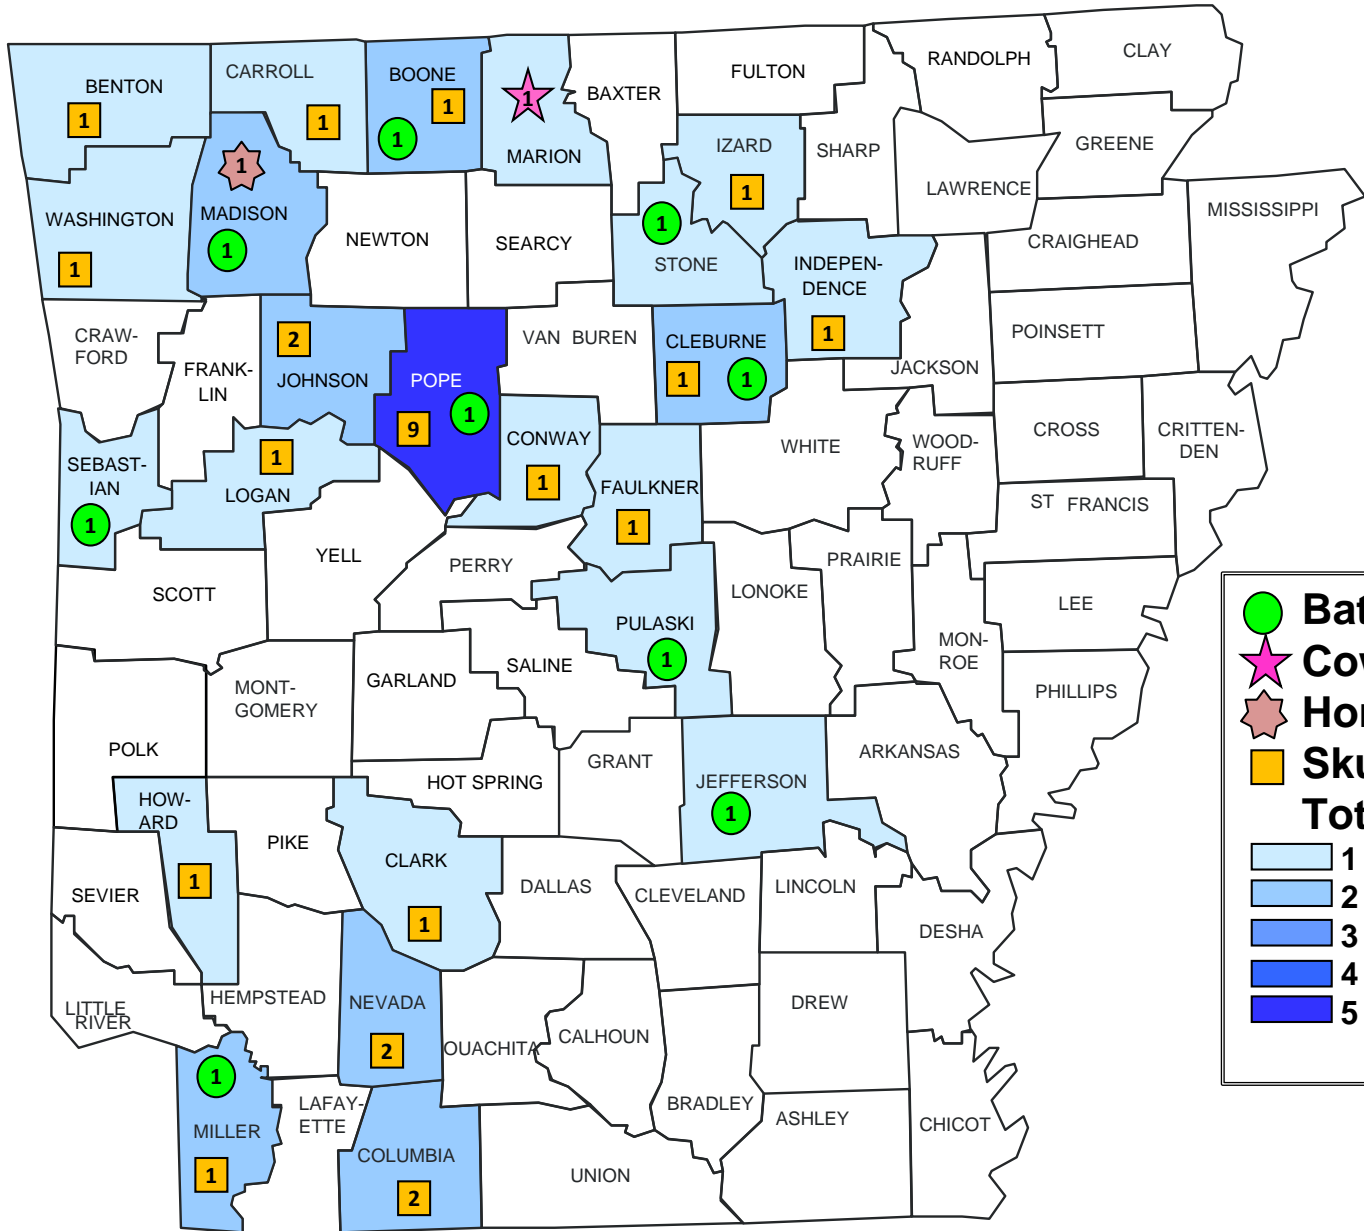

Rabies 1990

●	Bat = 9
★	Cow = 1
★	Horse = 1
■	Skunk = 28
Total = 39	
	1 positive
	2 positives
	3 positives
	4 positives
	5 or more positive

Rabies 1991

●	Bat = 13
▲	Dog = 3
▲	Fox = 1
■	Skunk = 31
Total = 48	
	1 positive
	2 positives
	3 positives
	4 positives

Rabies 1992

● **Bat = 8**
◆ **Cat = 1**
★ **Cow = 2**
▲ **Dog = 1**
★ **Horse = 1**
■ **Skunk = 33**
⬡ **Raccoon = 1**
Total = 47

1 positive
 2 positives
 3 positives
 4 positives
 5 or more positive

Rabies 1993

- **Bat = 4**
- ◆ **Cat = 4**
- ★ **Cow = 2**
- ▲ **Dog = 2**
- **Skunk = 30**

Total = 42

- 1 positive**
- 2 positives**
- 3 positives**
- 4 positives**
- 5 or more positive**

Rabies 1994

	Bat = 2
	Cat = 1
	Cow = 4
	Dog = 3
	Skunk = 28
Total = 38	
	1 positive
	2 positives
	3 positives
	4 positives
	5 or more positive