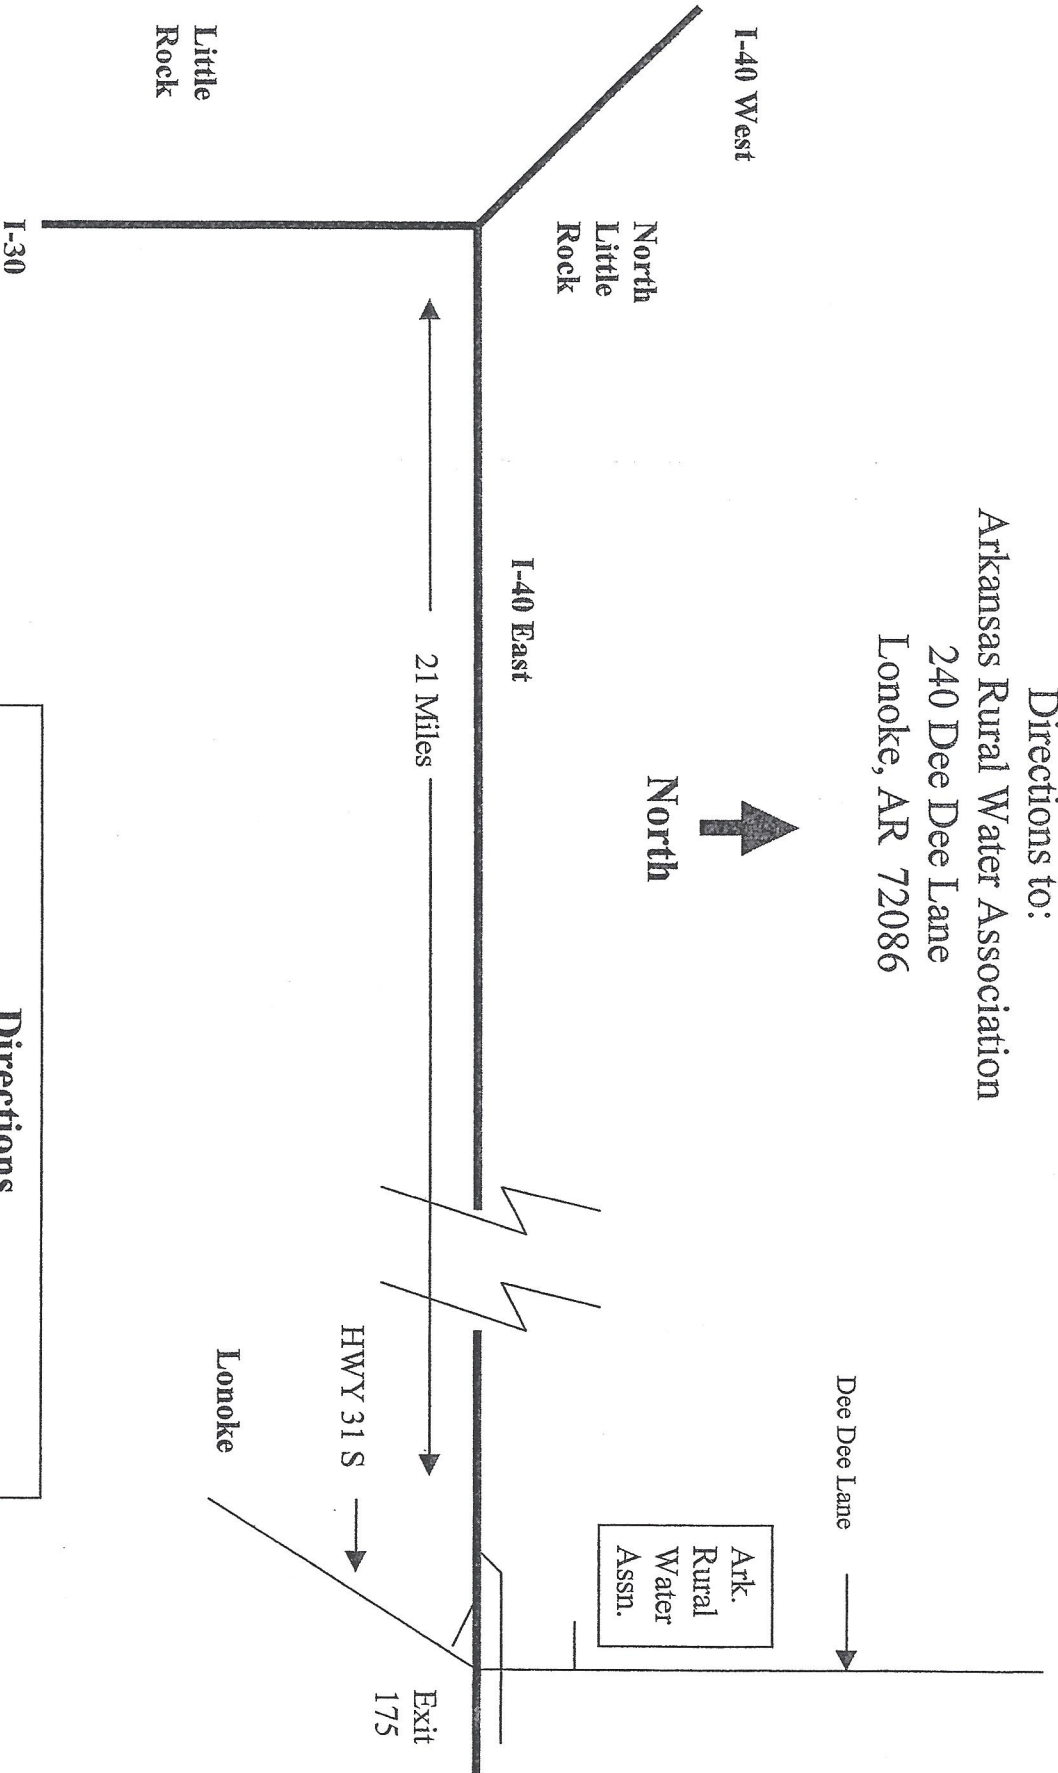

Directions to:
Arkansas Rural Water Association
240 Dee Dee Lane
Lonoke, AR 72086

Directions

Take Exit 175 off of I-40. This is about 21 miles east of North Little Rock or 19 miles west of Hazen. Go north about 0.1 miles on Dee Dee Lane. This will take you past two motels, a gas station, and a McDonalds. The Arkansas Rural Water Association building is on the left. Y'a can't miss it!